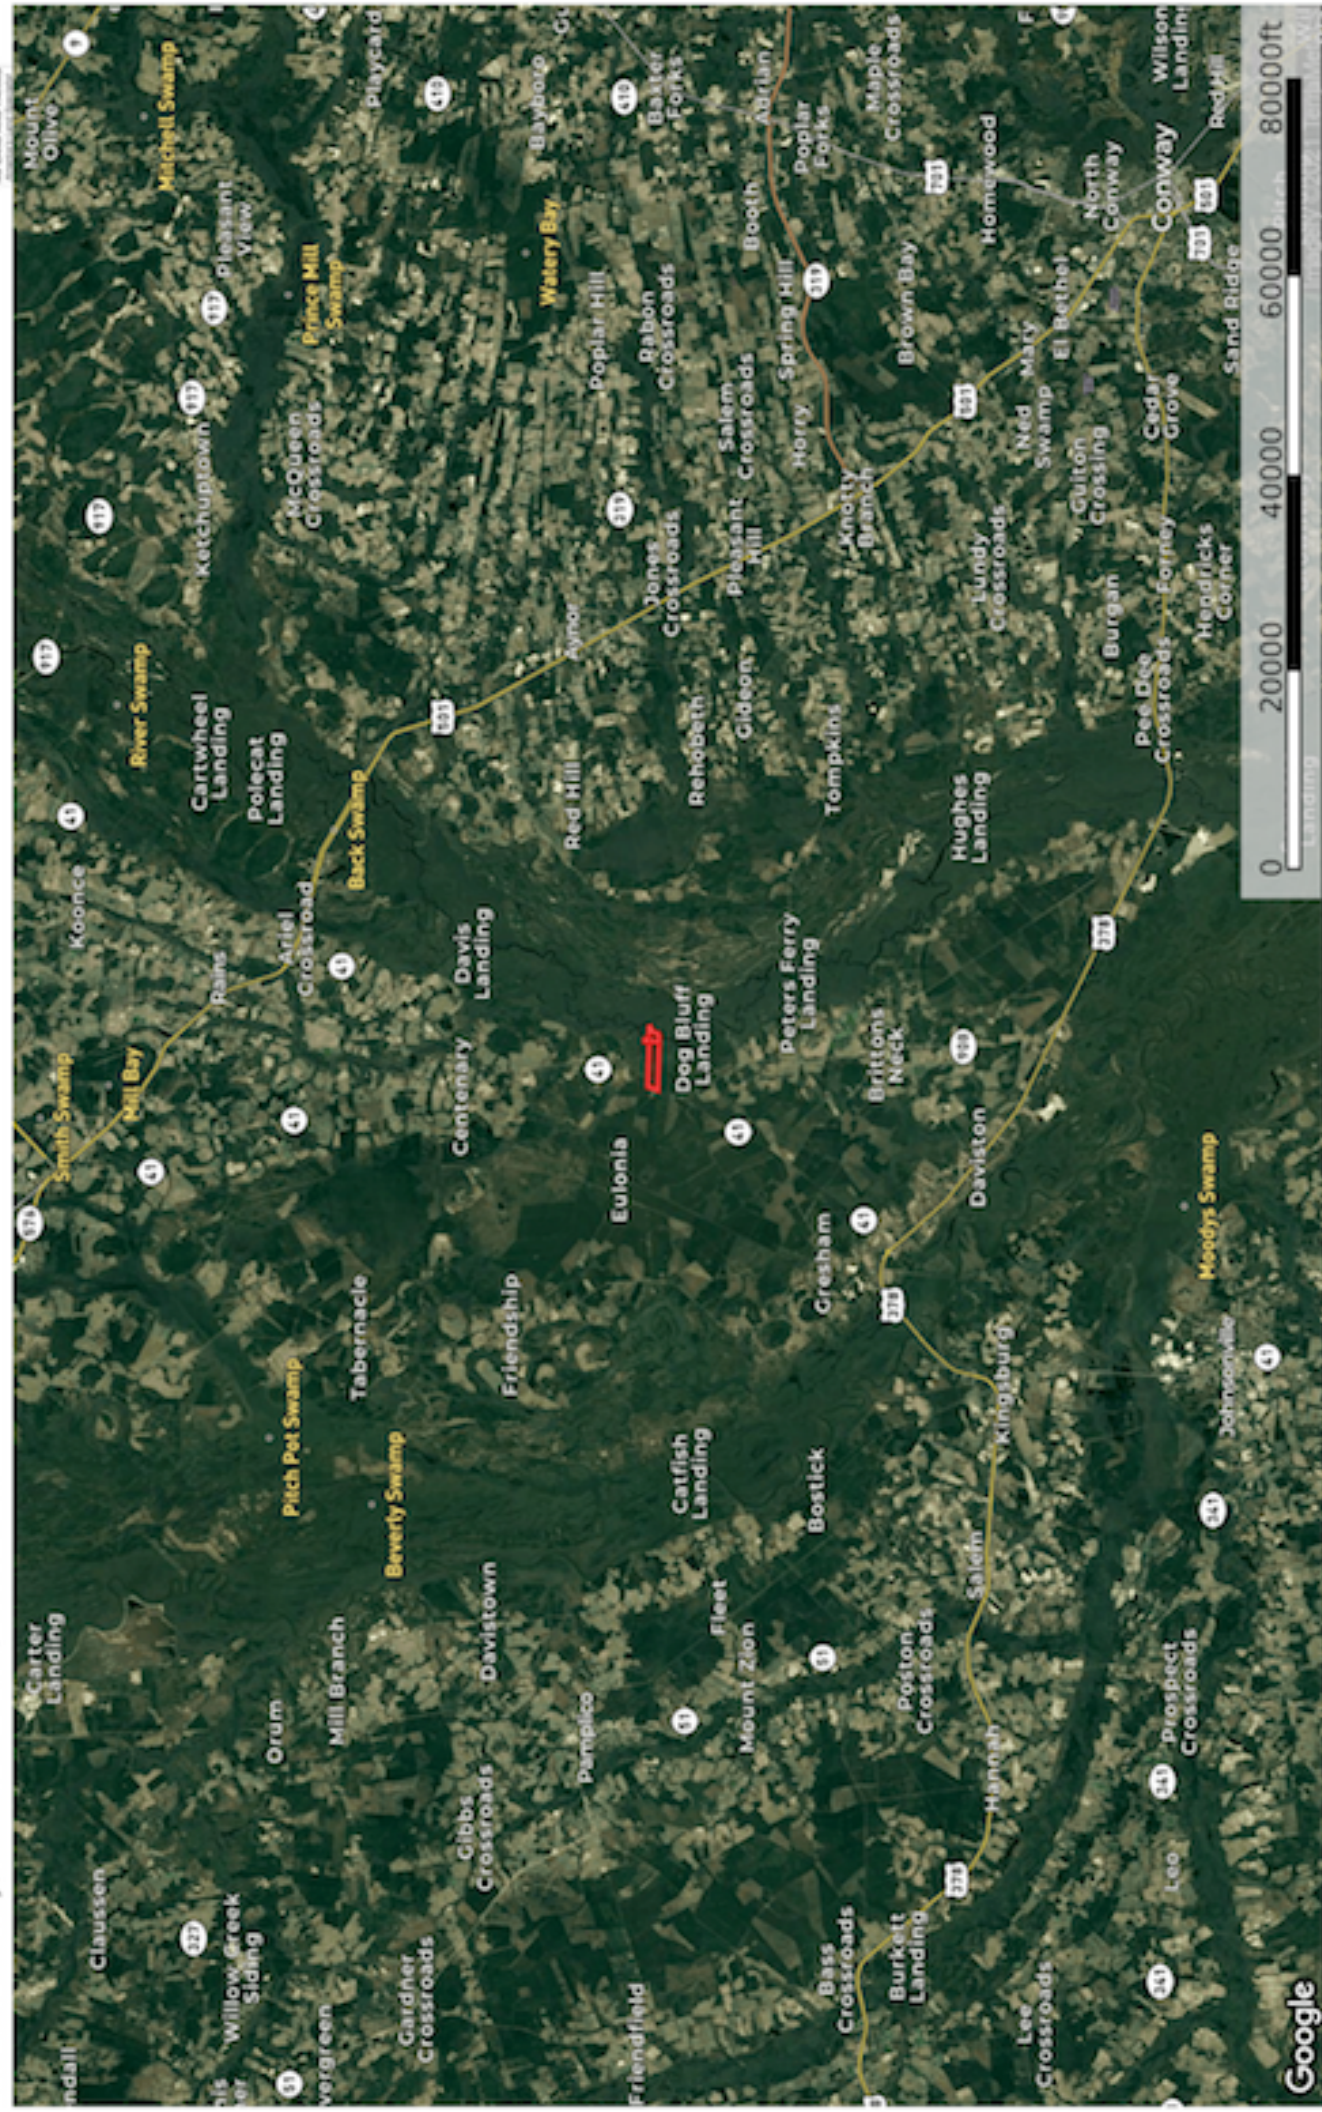

133 ac Butler Marion Co JB

Marion County, South Carolina, 133 AC +/-

The information contained herein was obtained from the data sources listed below. Mapbox Service makes no warranties or guarantees regarding the completeness or accuracy thereof.