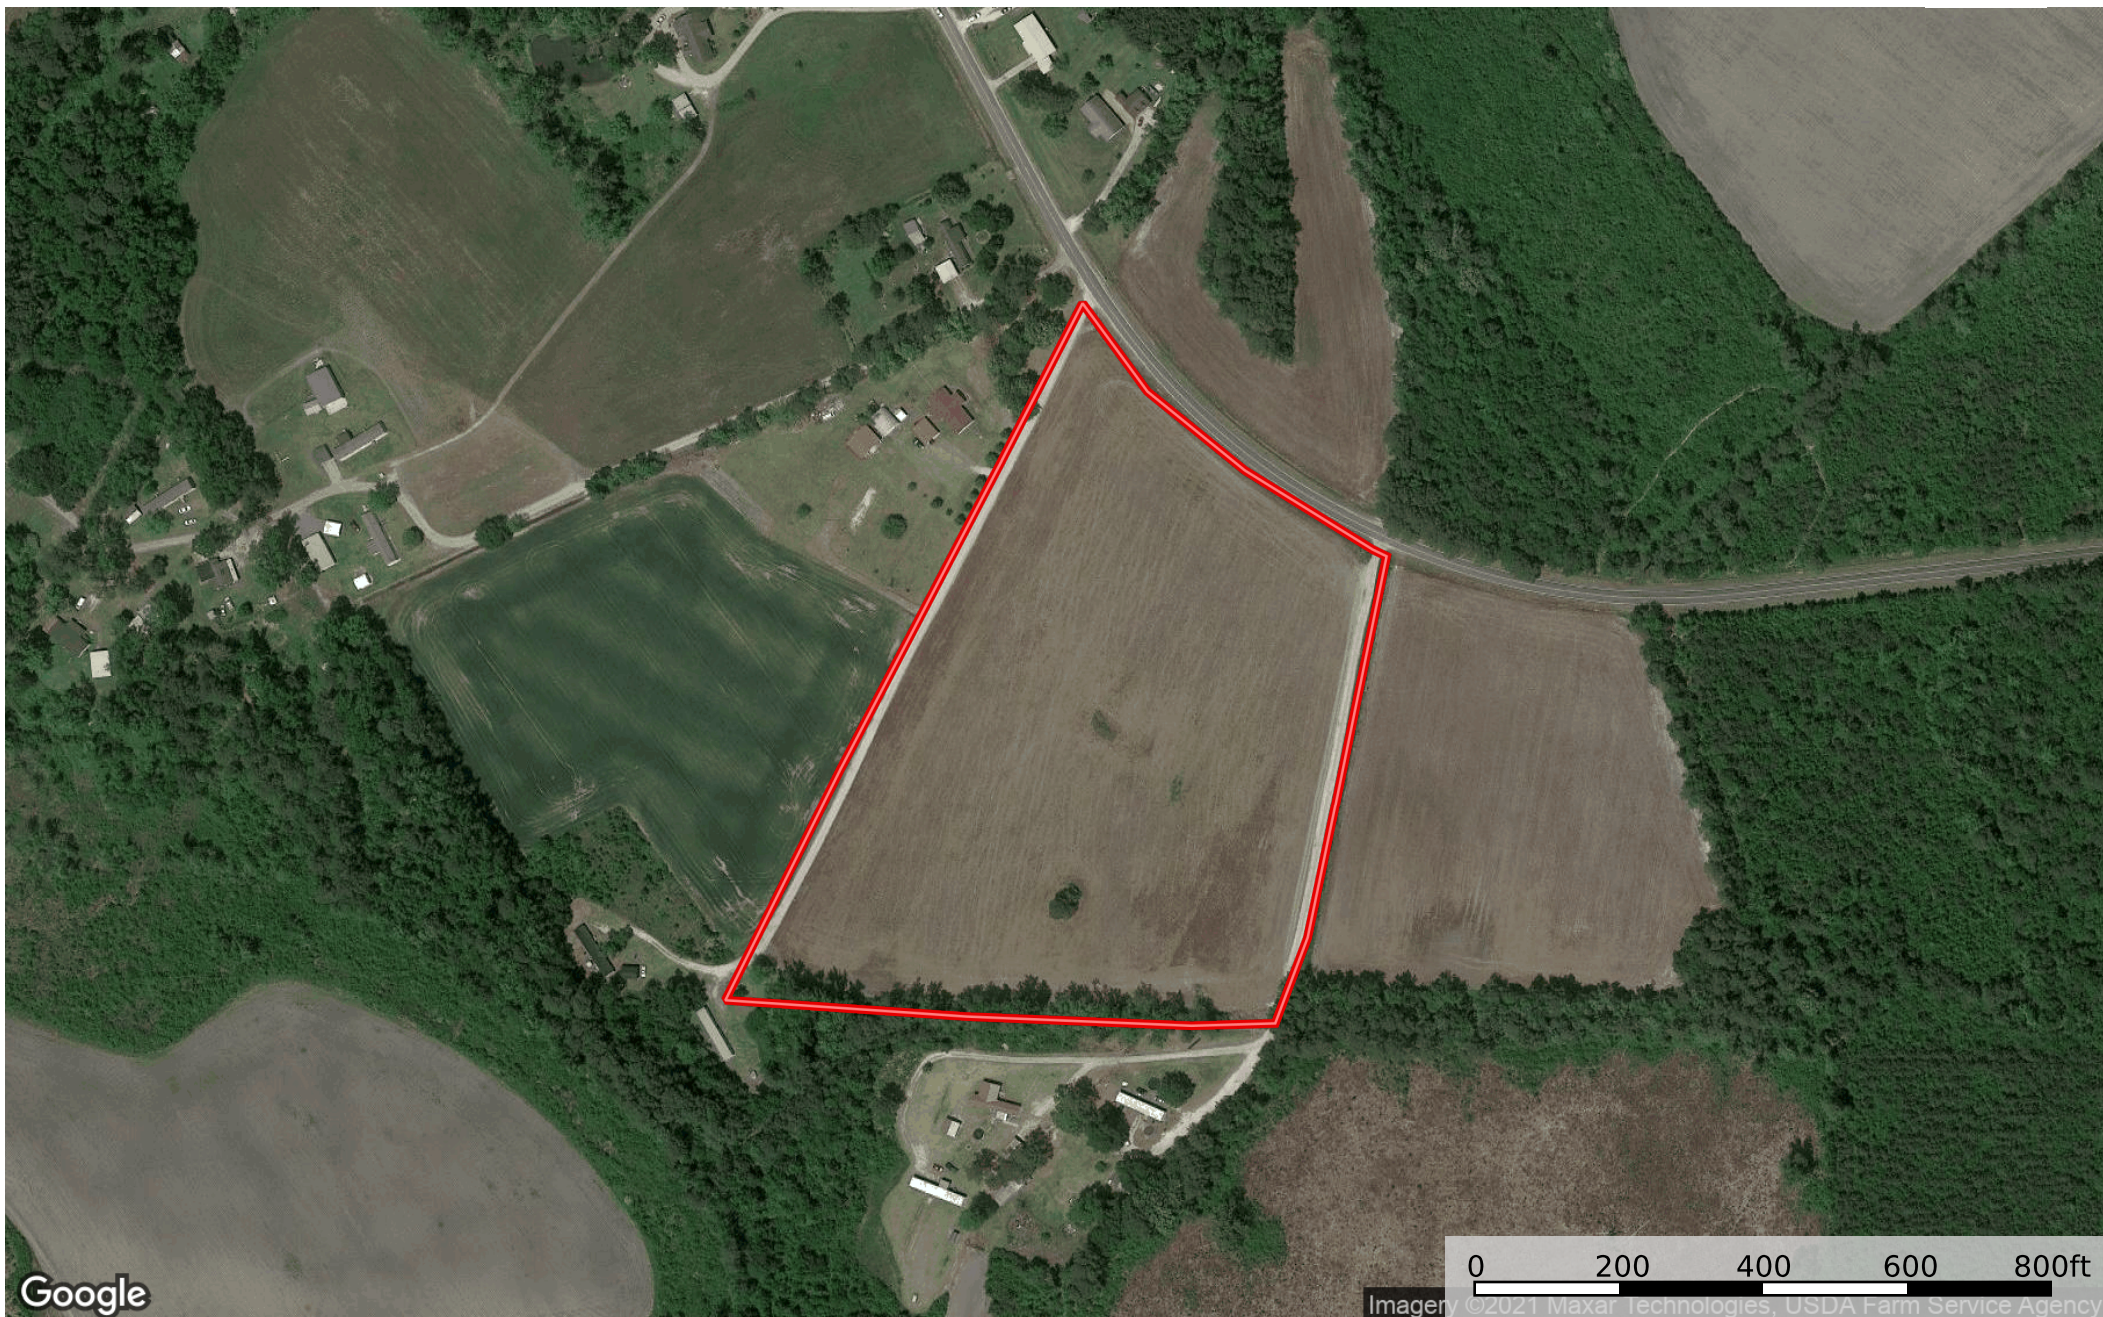

12.37 ac (Tract 2-John L Rd)-Luckys Car Lot Robeson BC
Robeson County, North Carolina, 12.37 AC +/-

Google

0 200 400 600 800ft
Imagery ©2021 Maxar Technologies, USDA Farm Service Agency

 Boundary

Bud Cook
P: 910-640-8784 Consulting Forester & Real Estate Broker 604 Myrtle Dr. PO Box 85 Lake Waccamaw, NC 28450