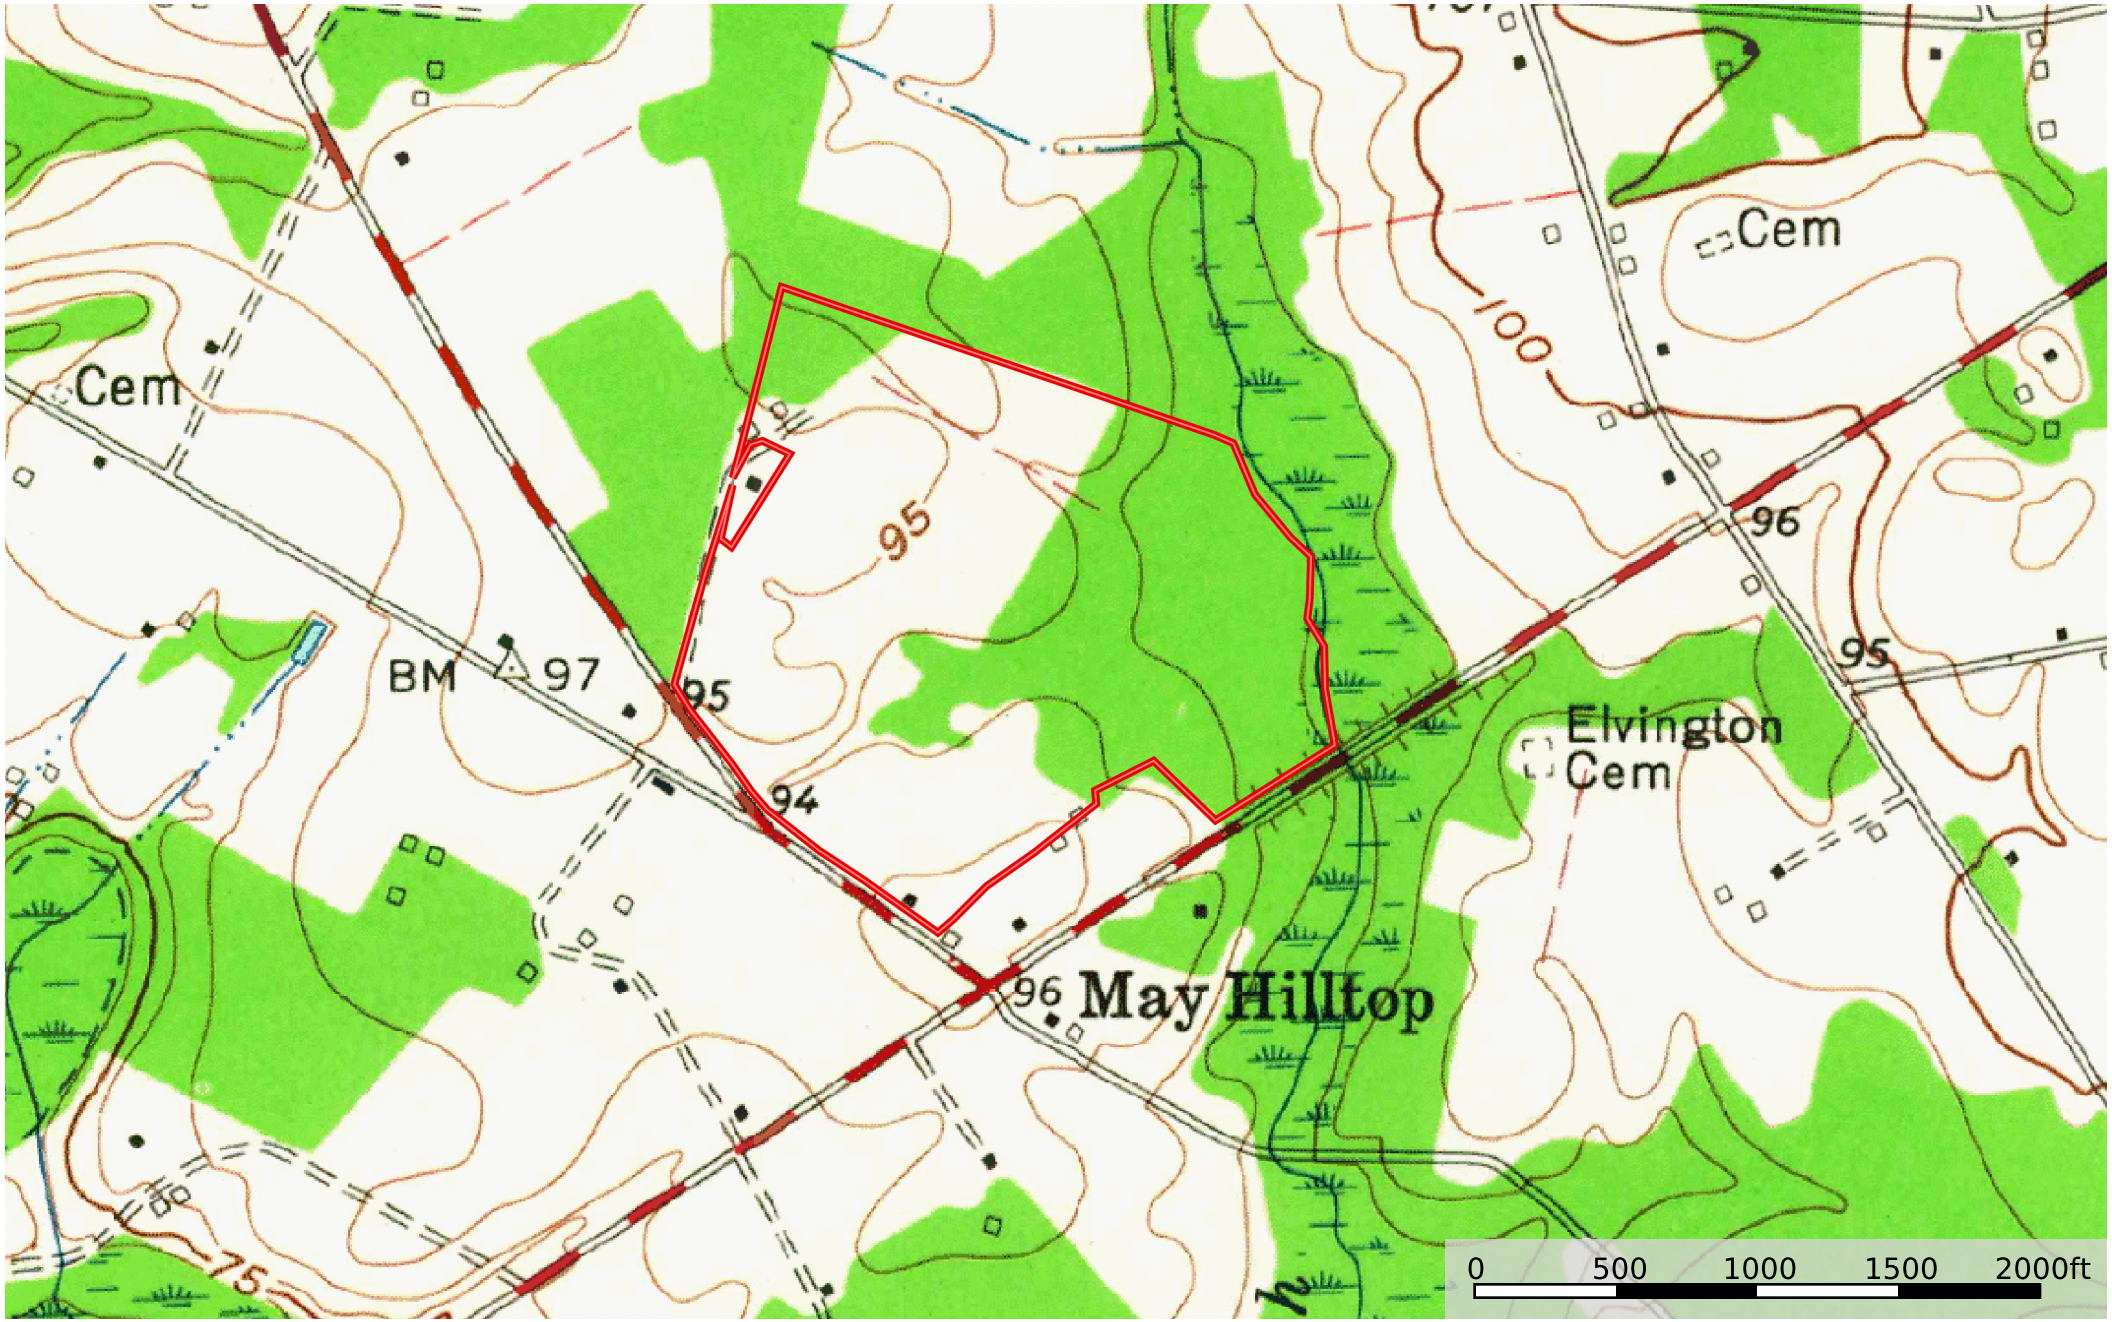

76.36 ac Sanderson Dillon BC
Dillon County, South Carolina, 76.36 AC +/-

 Boundary