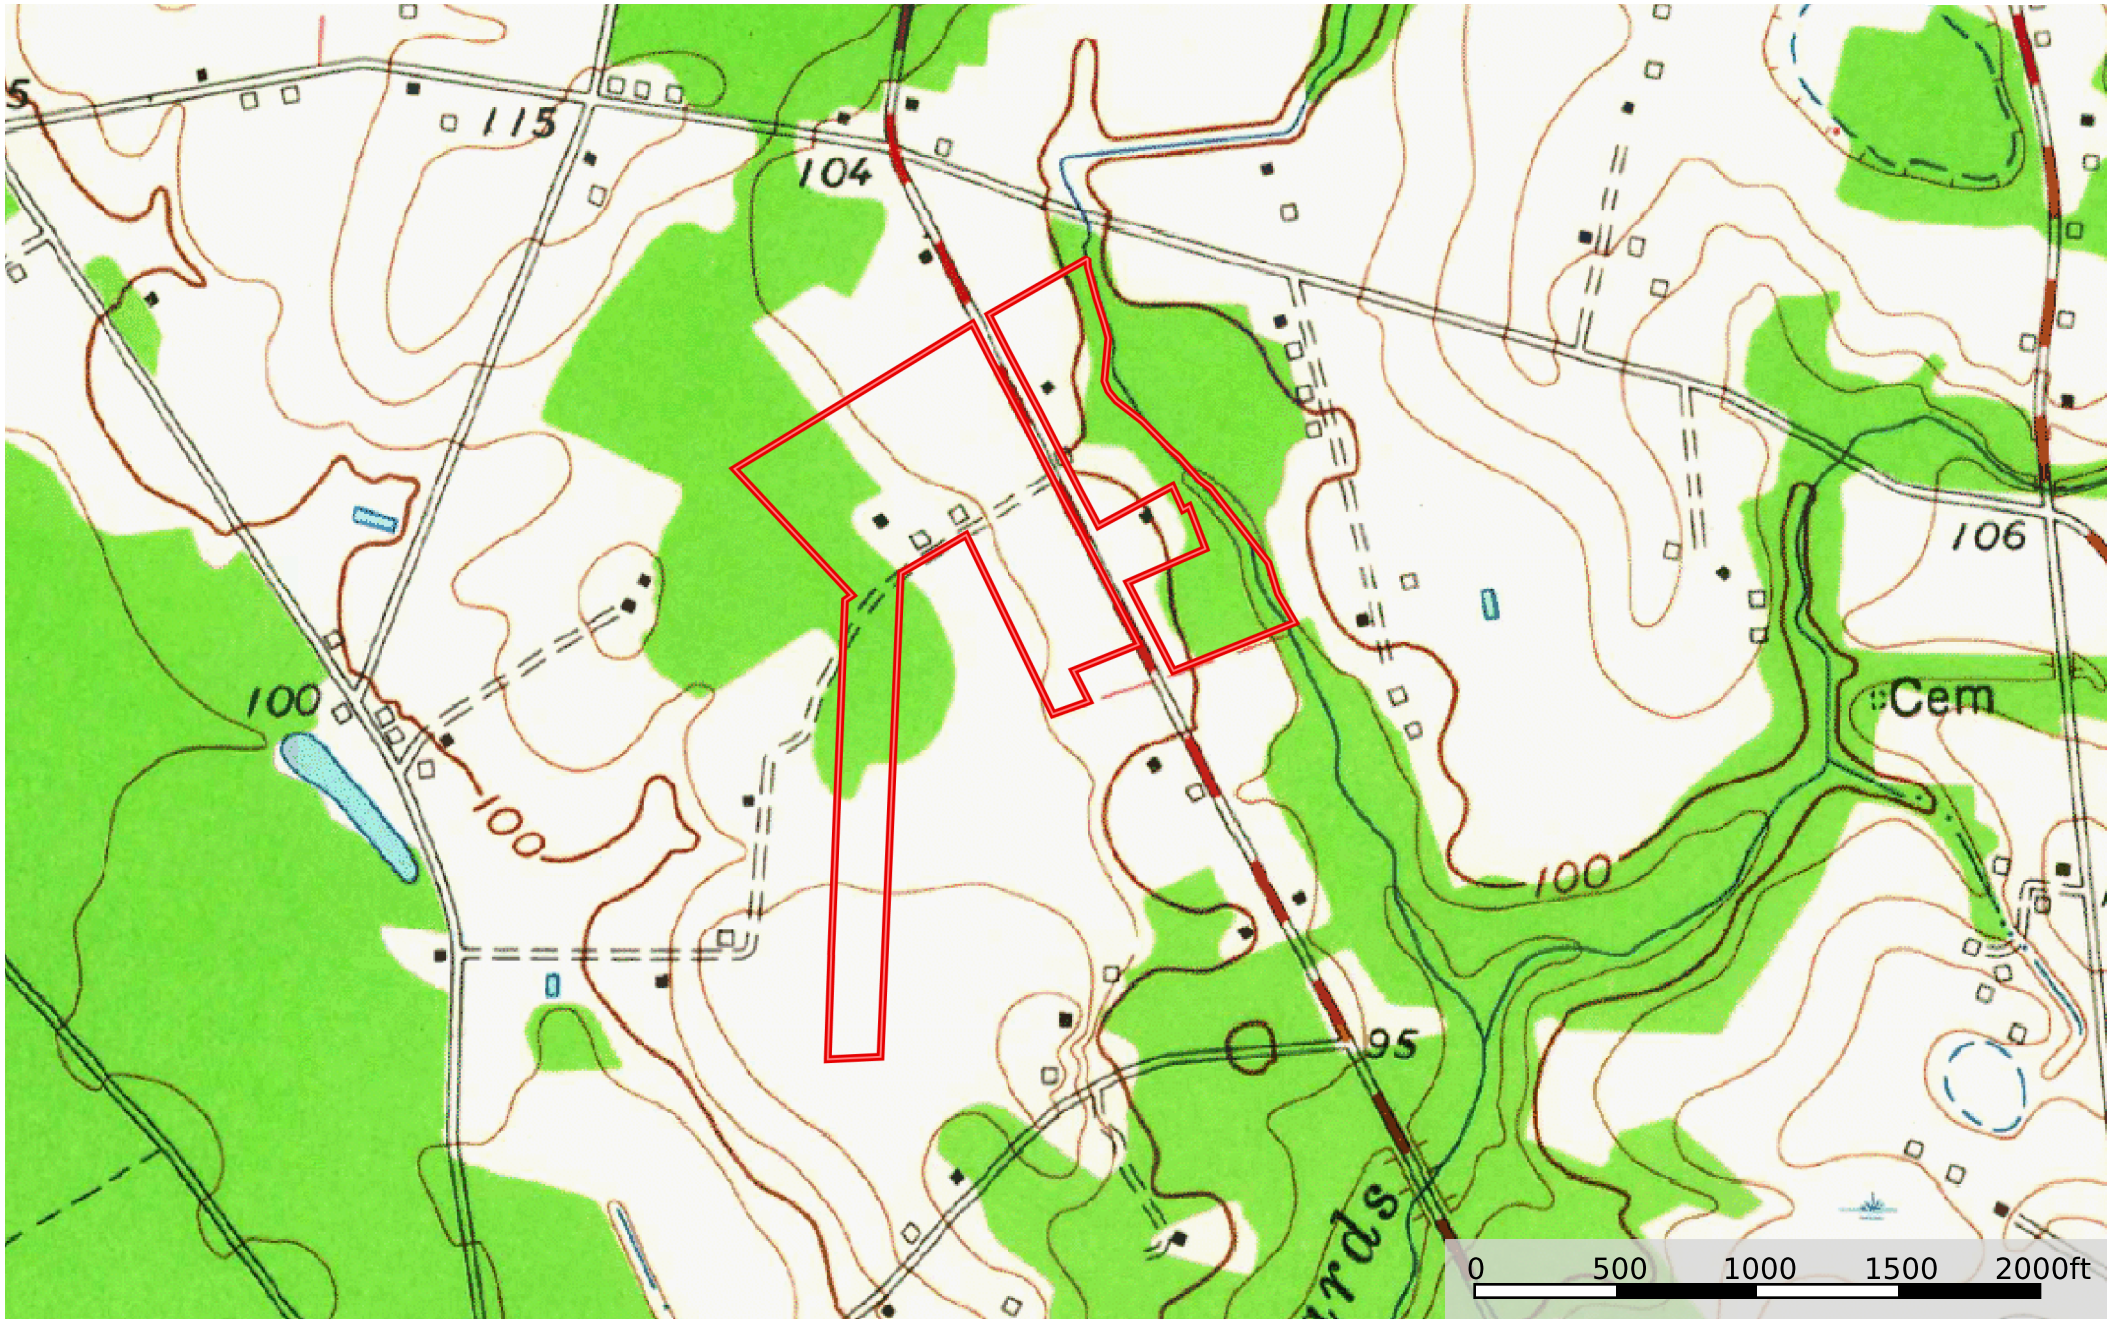

**36.61 ac Sanderson Dillon BC**  
Dillon County, South Carolina, 36.61 AC +/-

 Boundary