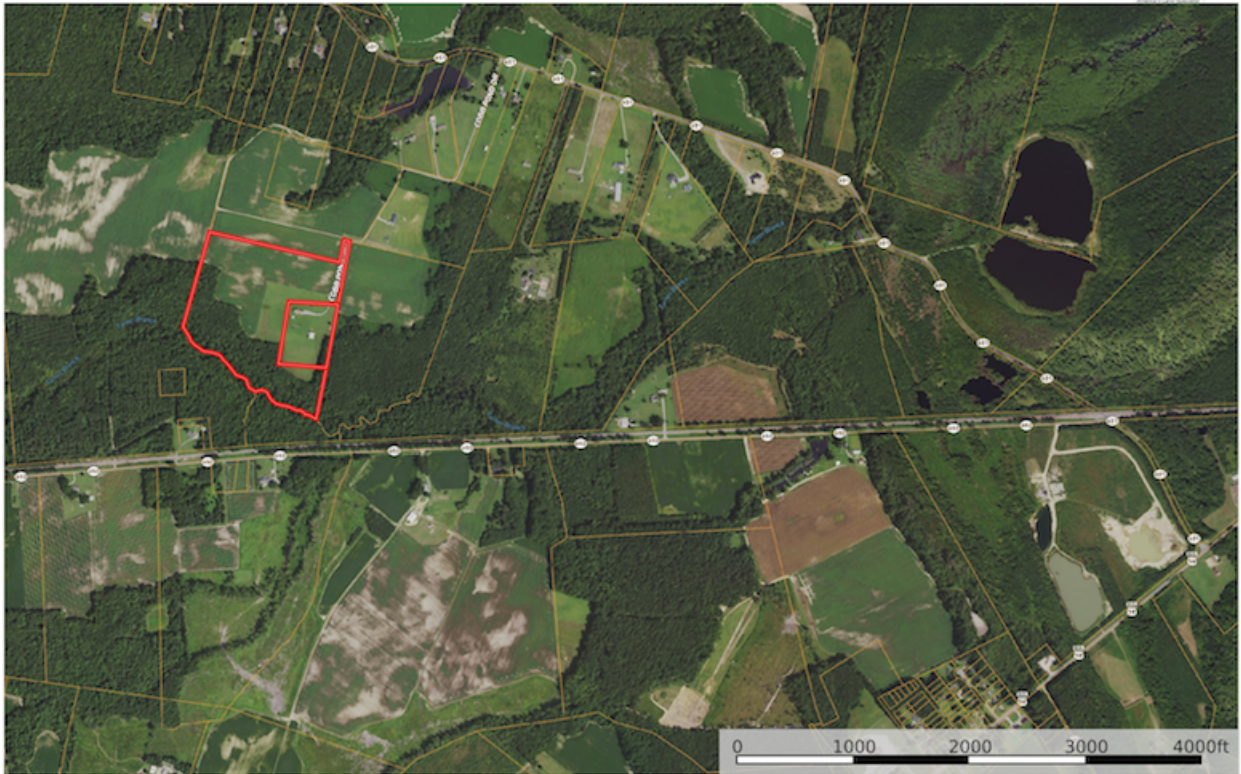

Virginia, AC +/-

 Boundary

Mossy Oak Properties NC Land and Farms
P: 252-480-5263 info@ncilandandfarms.com PO Box 996 Manteo, NC 27954

 The information contained herein was obtained from sources deemed to be reliable. Maplight Services makes no warranties or guarantees as to the completeness or accuracy thereof.