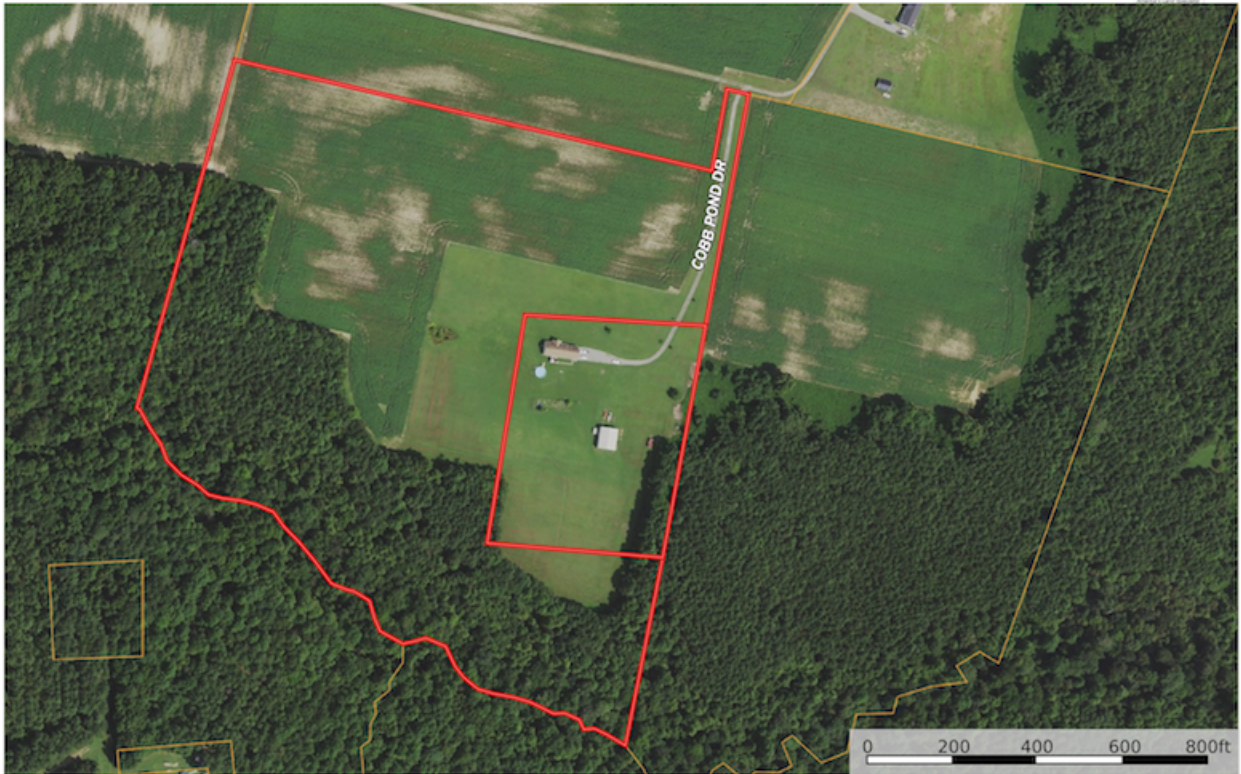

Virginia, AC +/-

Boundary

Mossy Oak Properties NC Land and Farms
P: 252-480-5263 info@ncilandandfarms.com PO Box 996 Manteo, NC 27954