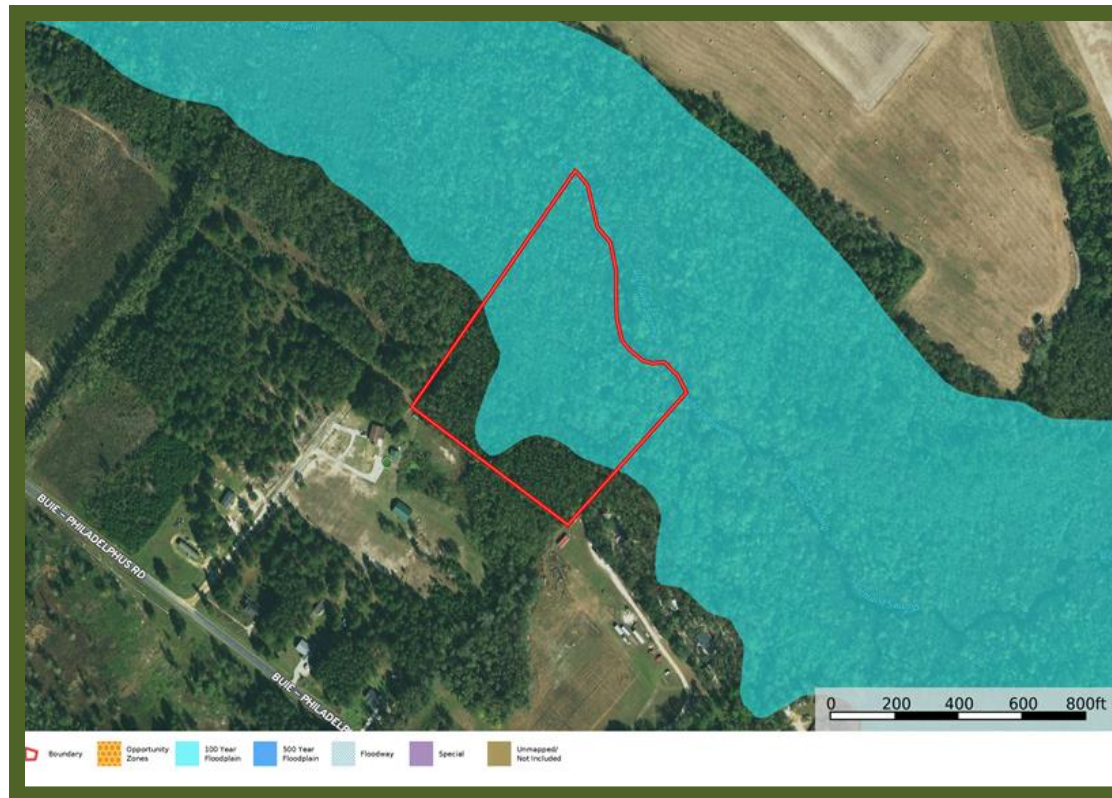

# Richland Drive Lot Flood Zone Map

Marty Lanier  
(910) 617-4326  
mlanier@mossyoakproperties.com

Owners and owner's agents make no claims as to the accuracy of this map. This is not an official survey.