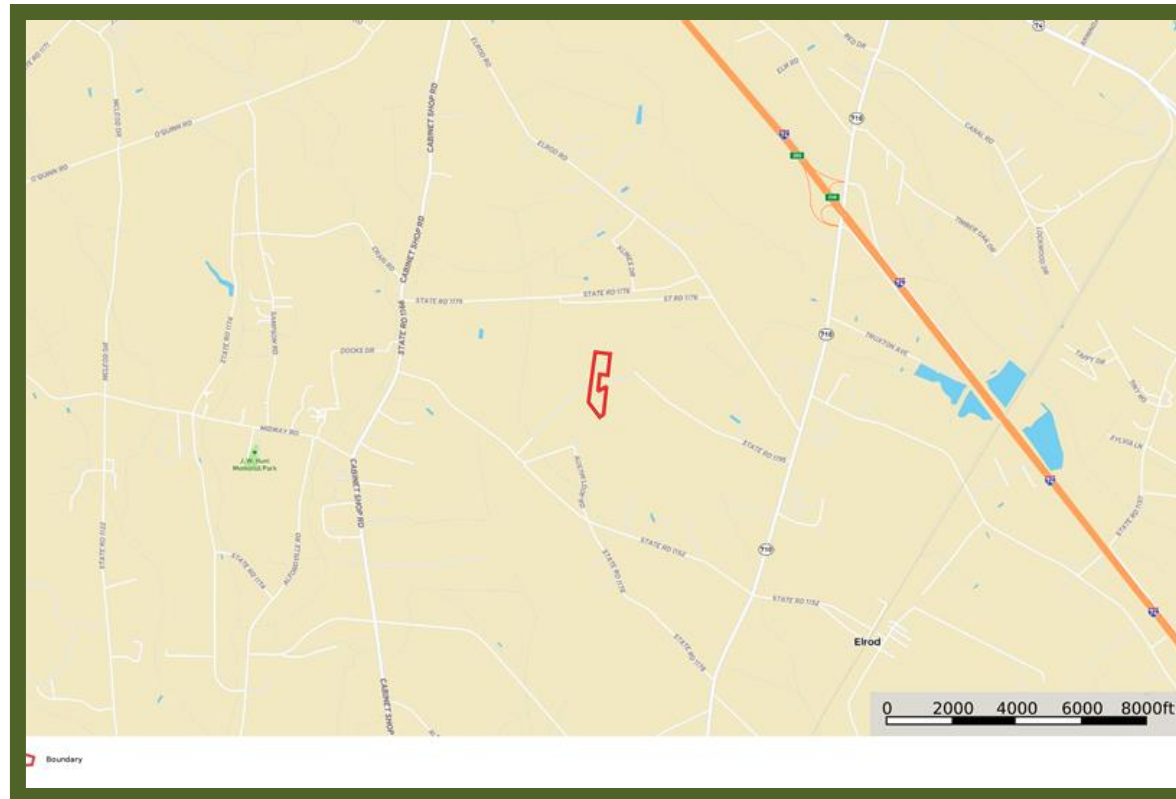

Dawns Drive Farm Location Map

Marty Lanier
(910) 617-4326
mlanier@mossyoakproperties.com

Owners and owner's agents make no claims as to the accuracy of this map. This is not an official survey.