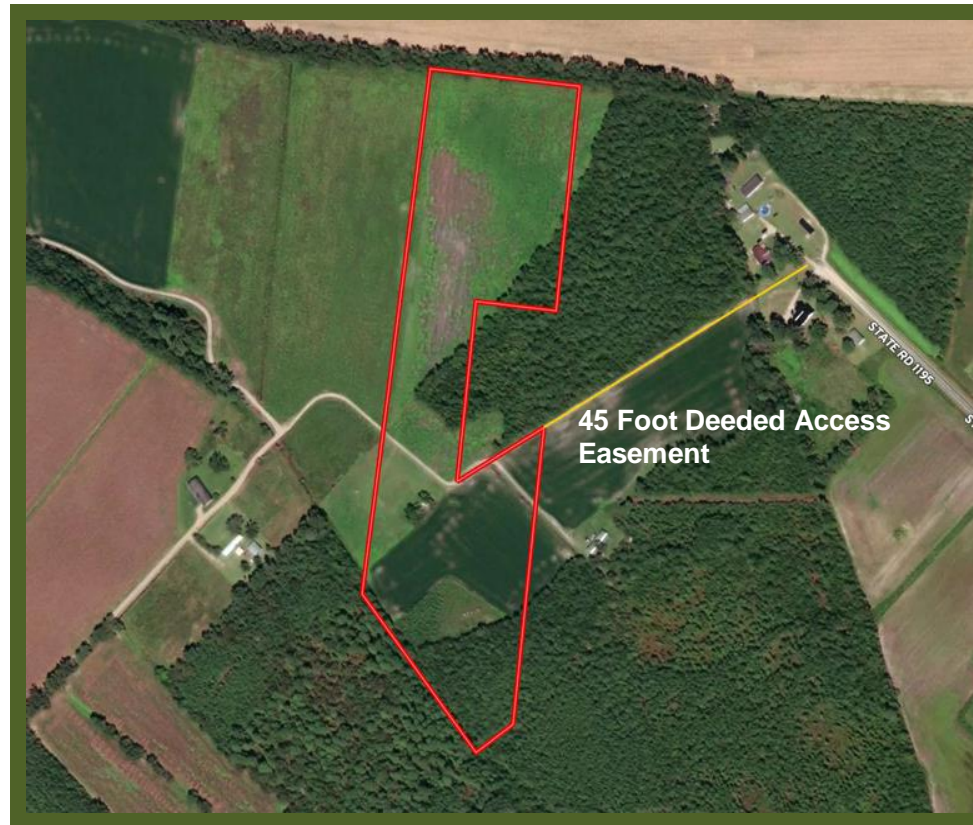

# Dawns Drive Farm Aerial Map

Marty Lanier  
(910) 617-4326  
mlanier@mossyoakproperties.com

Owners and owner's agents make no claims as to the accuracy of this map. This is not an official survey.