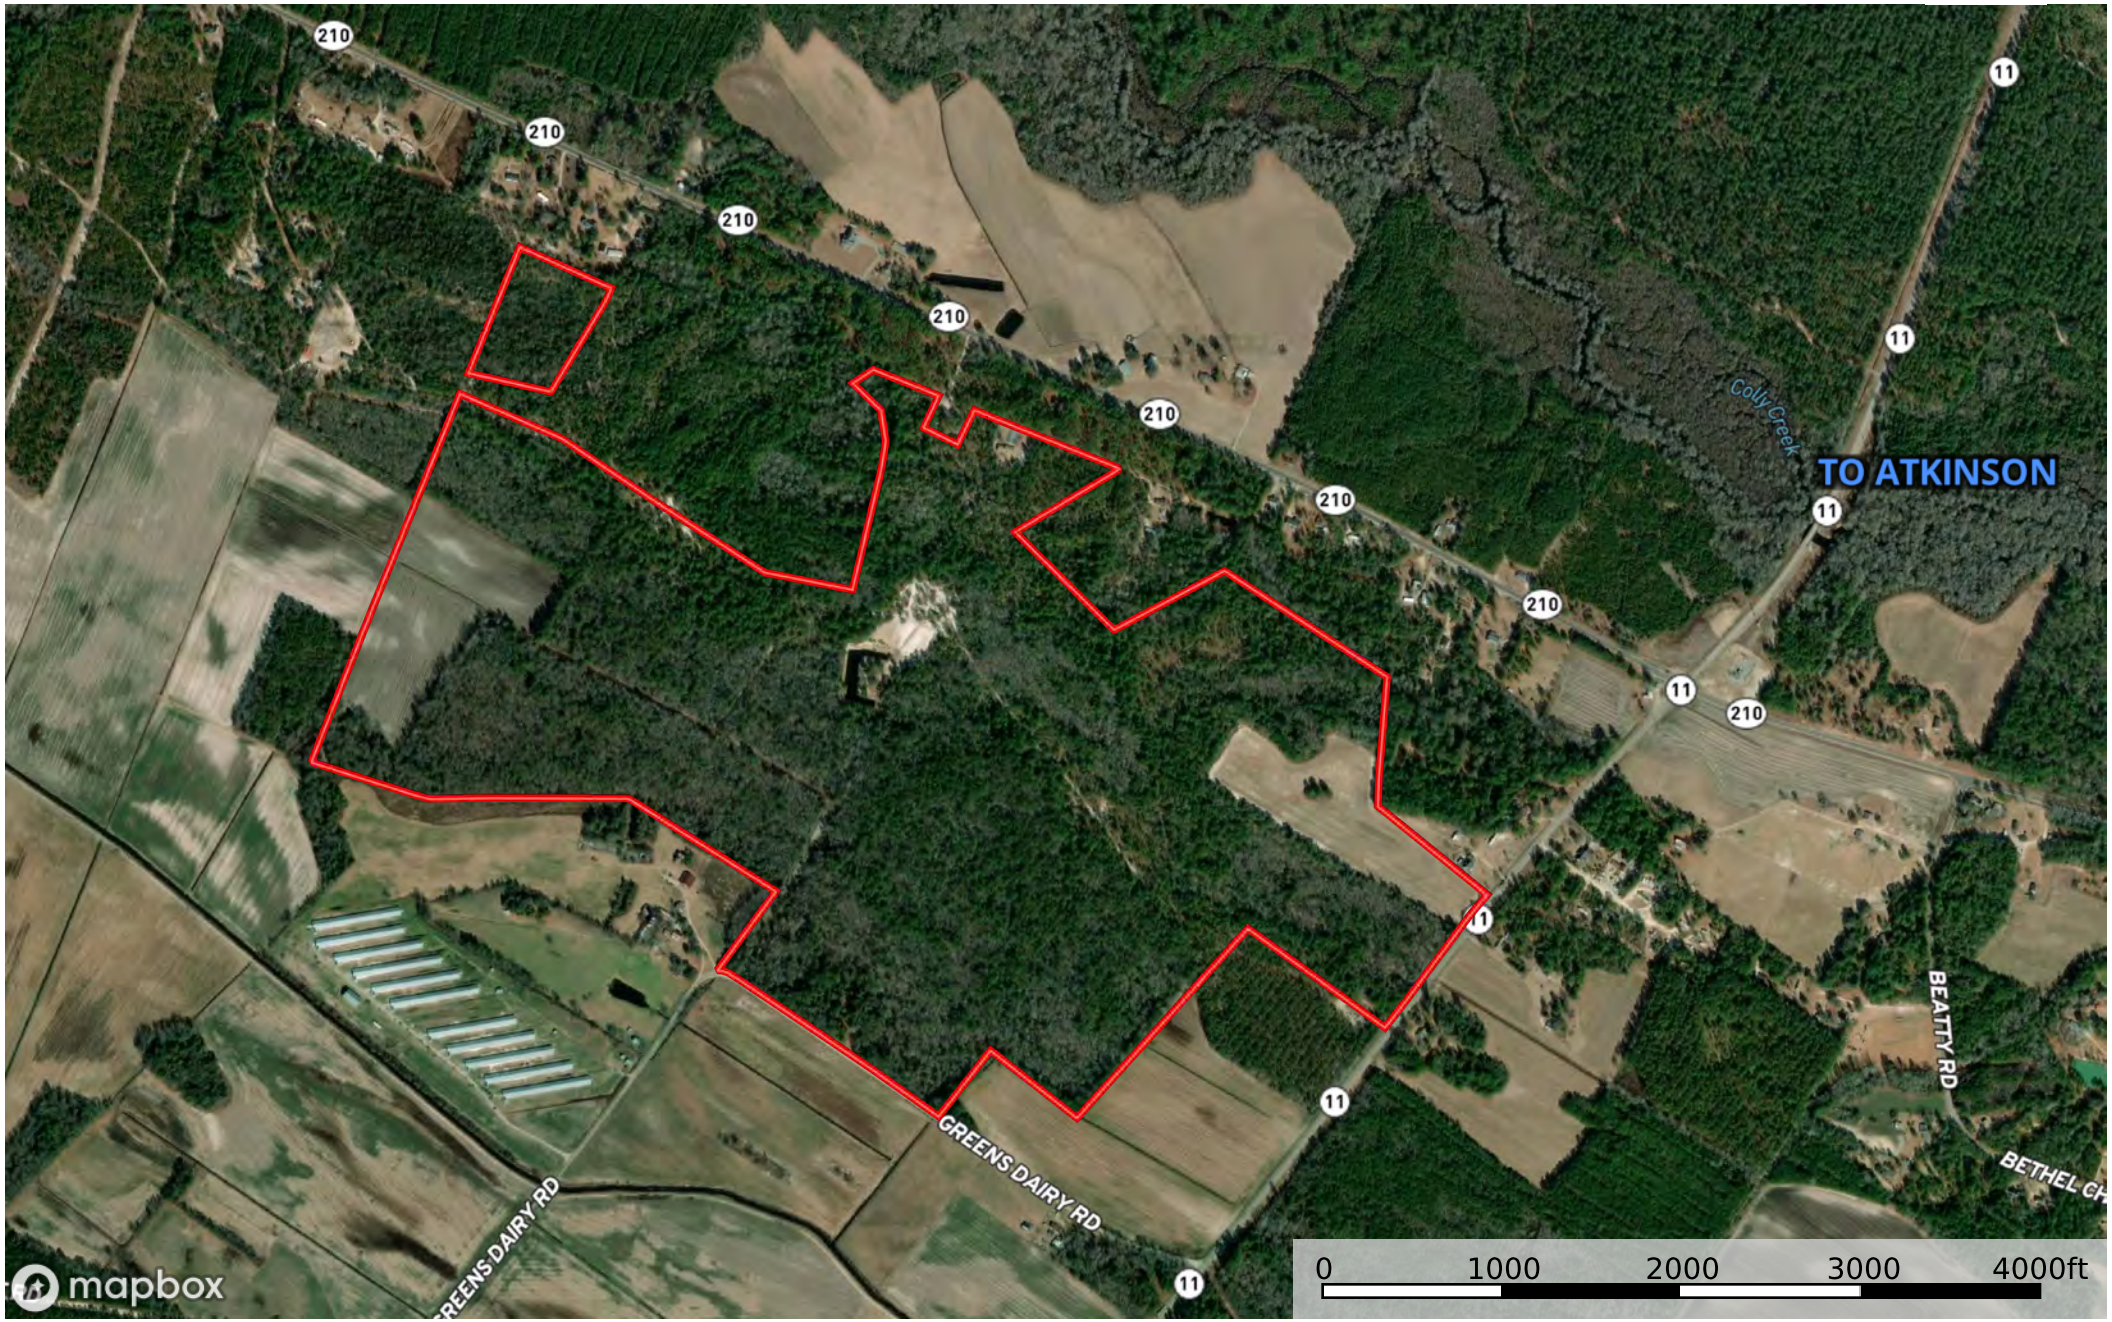

# 330.22 ac Heritage Farm Hunting Preserve Bladen BC

Bladen County, North Carolina, 330.22 AC +/-

 Boundary