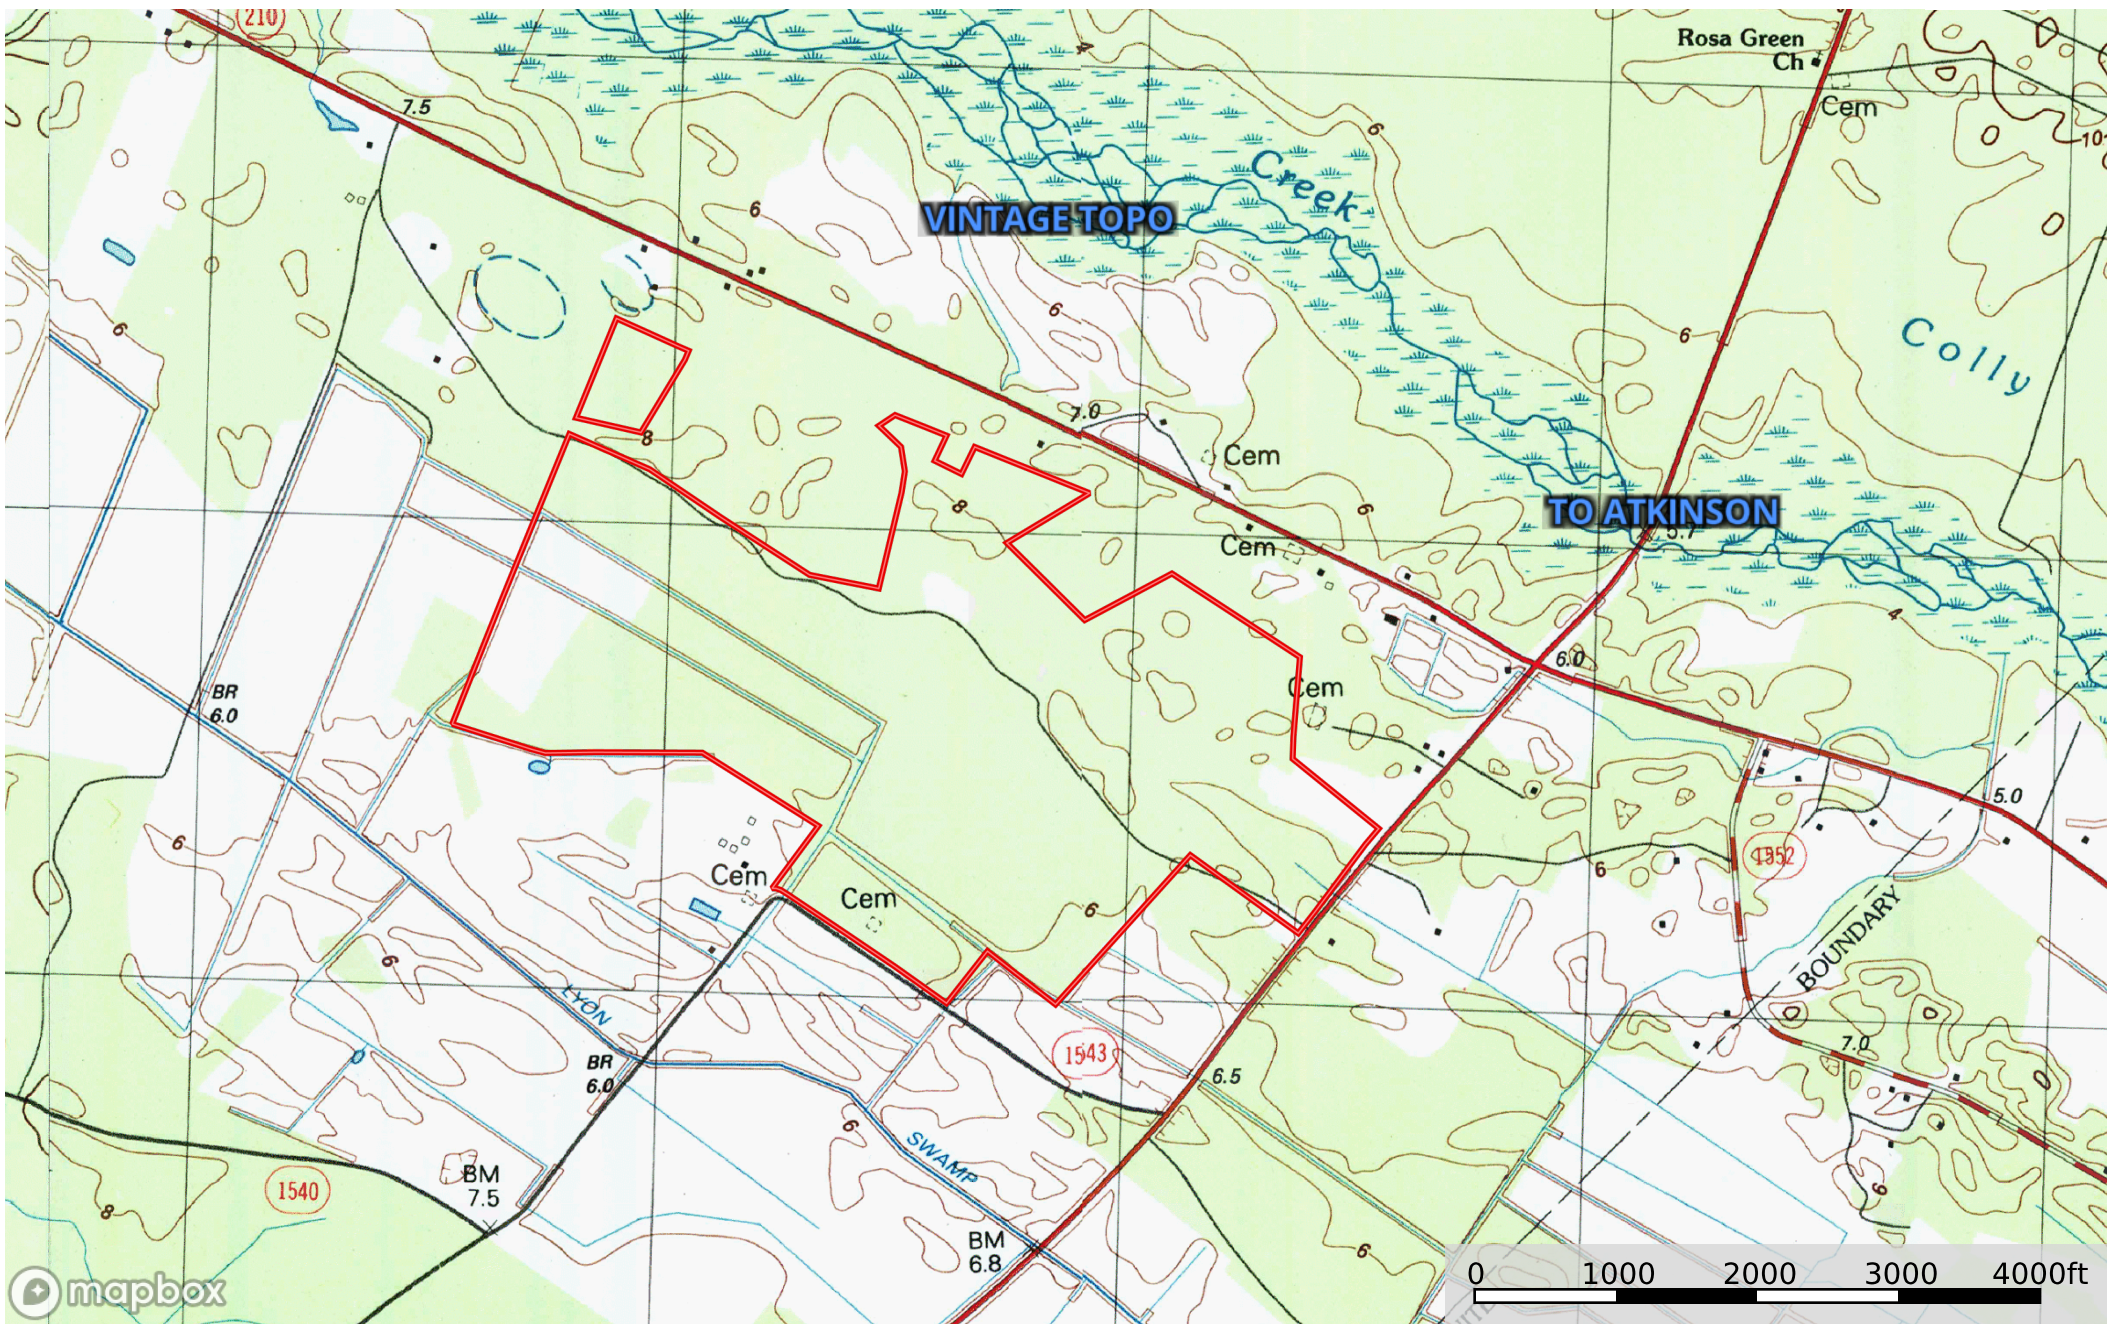

330.22 ac Heritage Farm Hunting Preserve Bladen BC

Bladen County, North Carolina, 330.22 AC +/-

Boundary