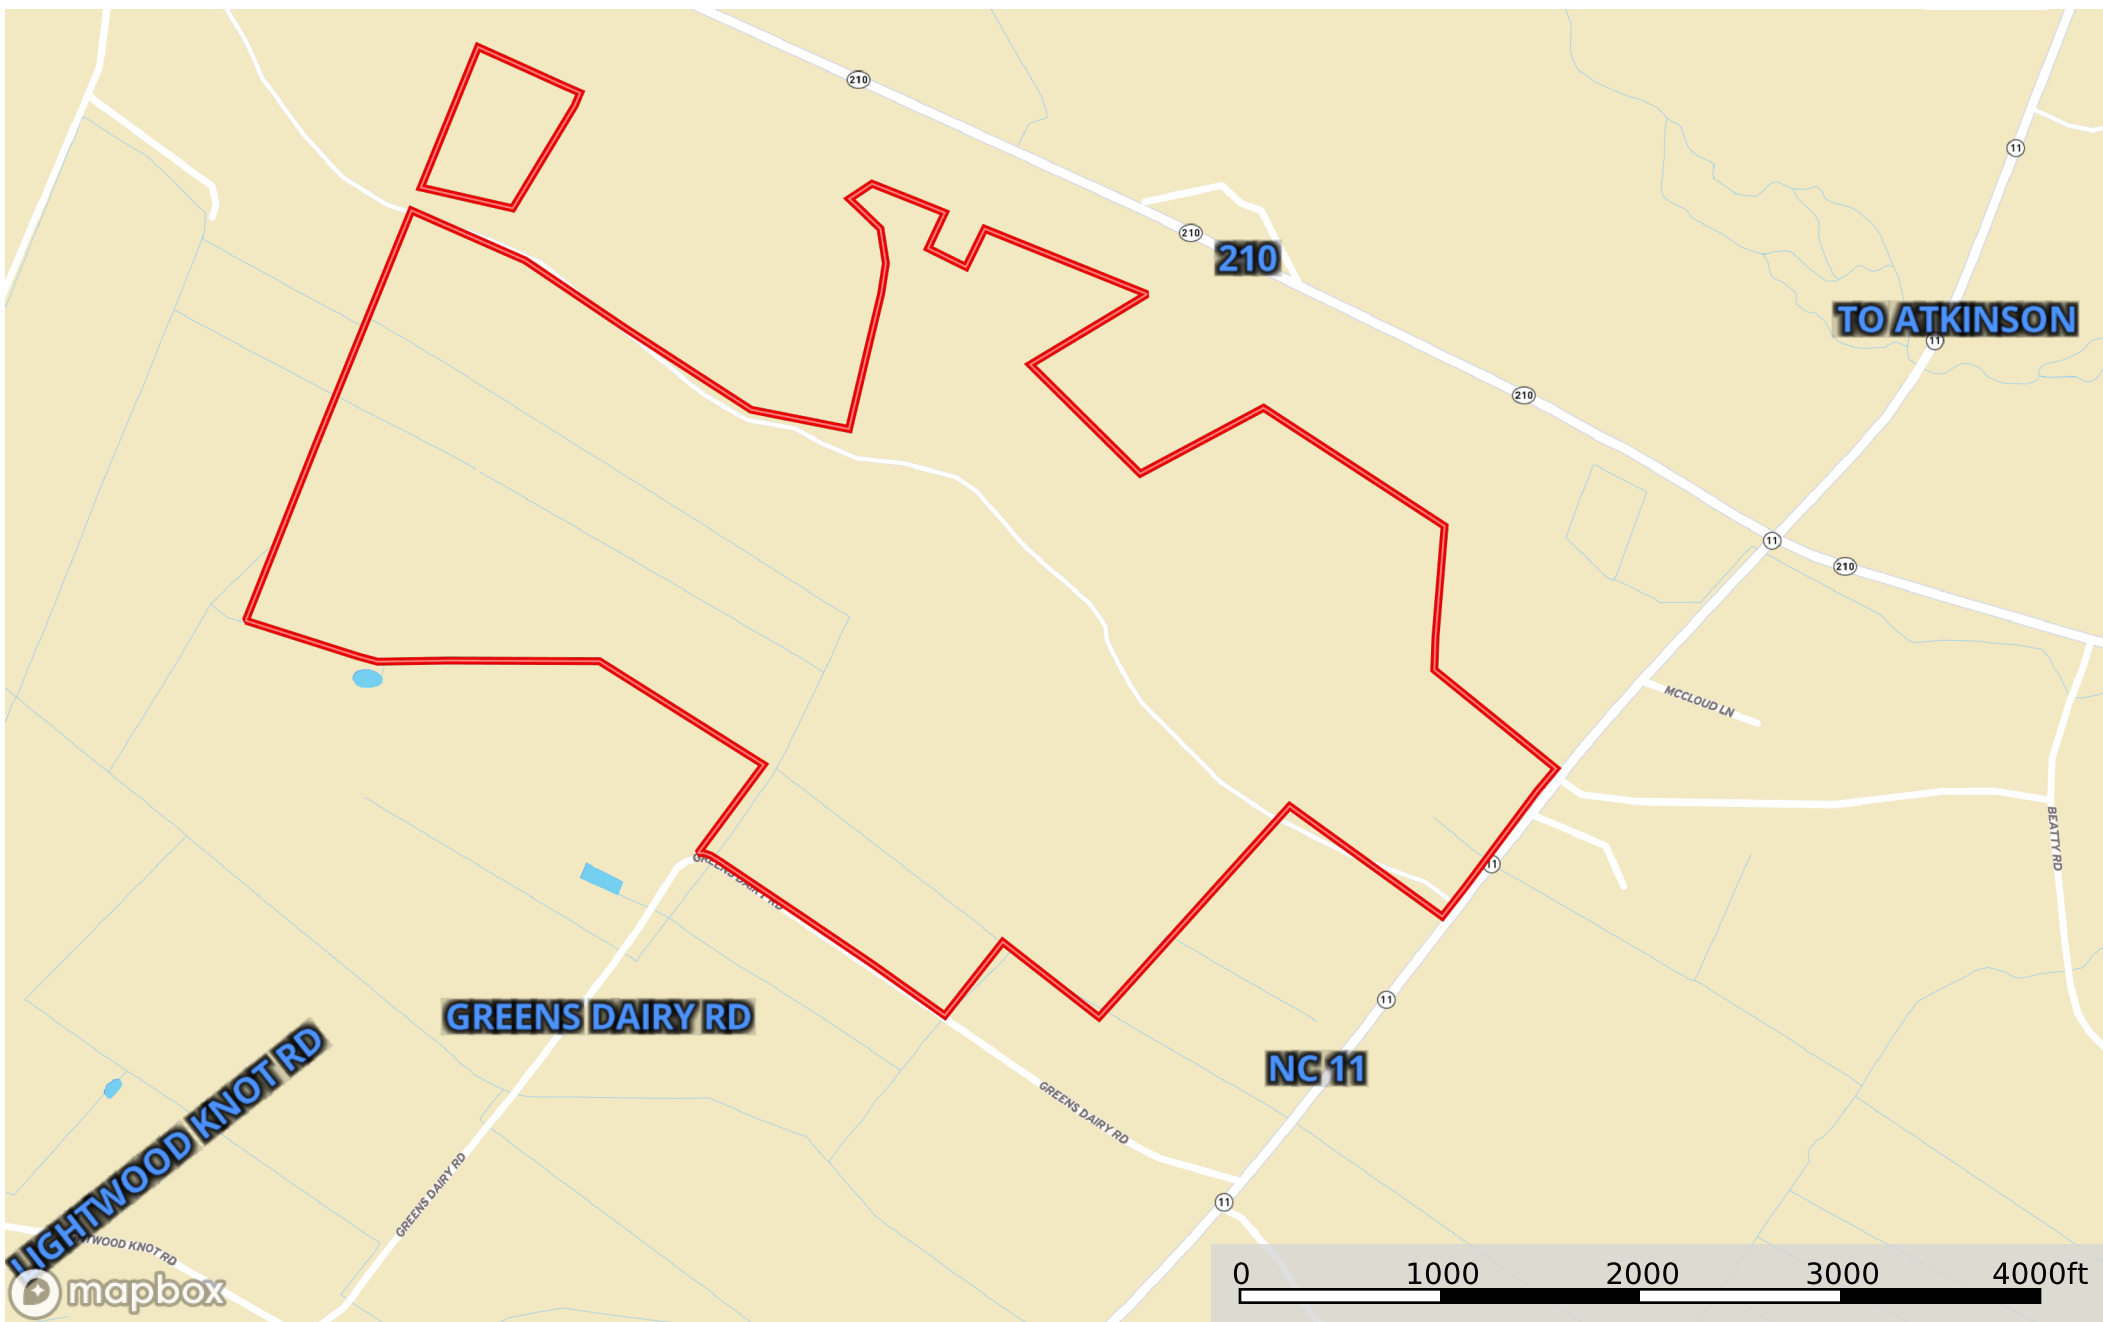

# 330.22 ac Heritage Farm Hunting Preserve Bladen BC

Bladen County, North Carolina, 330.22 AC +/-

 Boundary