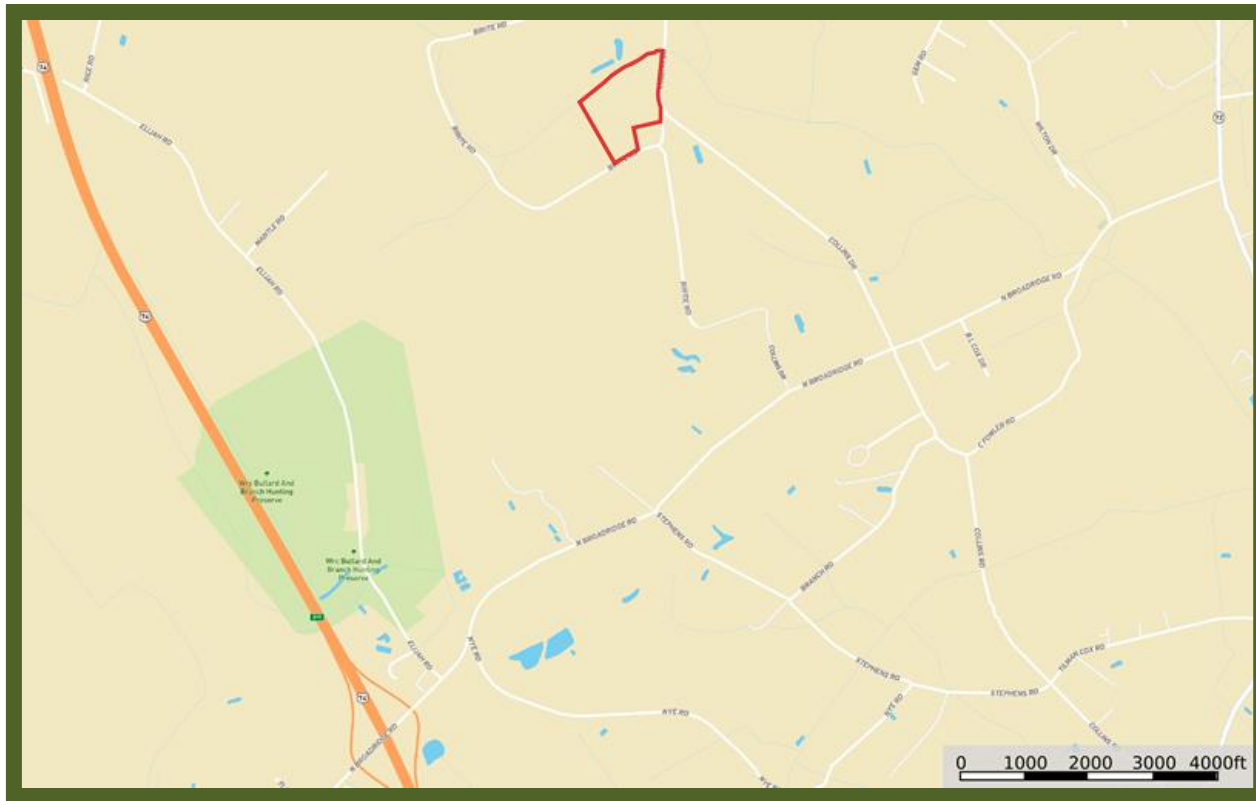

Jackson Tract 2 Location Map

Marty Lanier
(910) 617-4326
mlanier@mossyoakproperties.com

Owners and owner's agents make no claims as to the accuracy of this map. This is not an official survey.