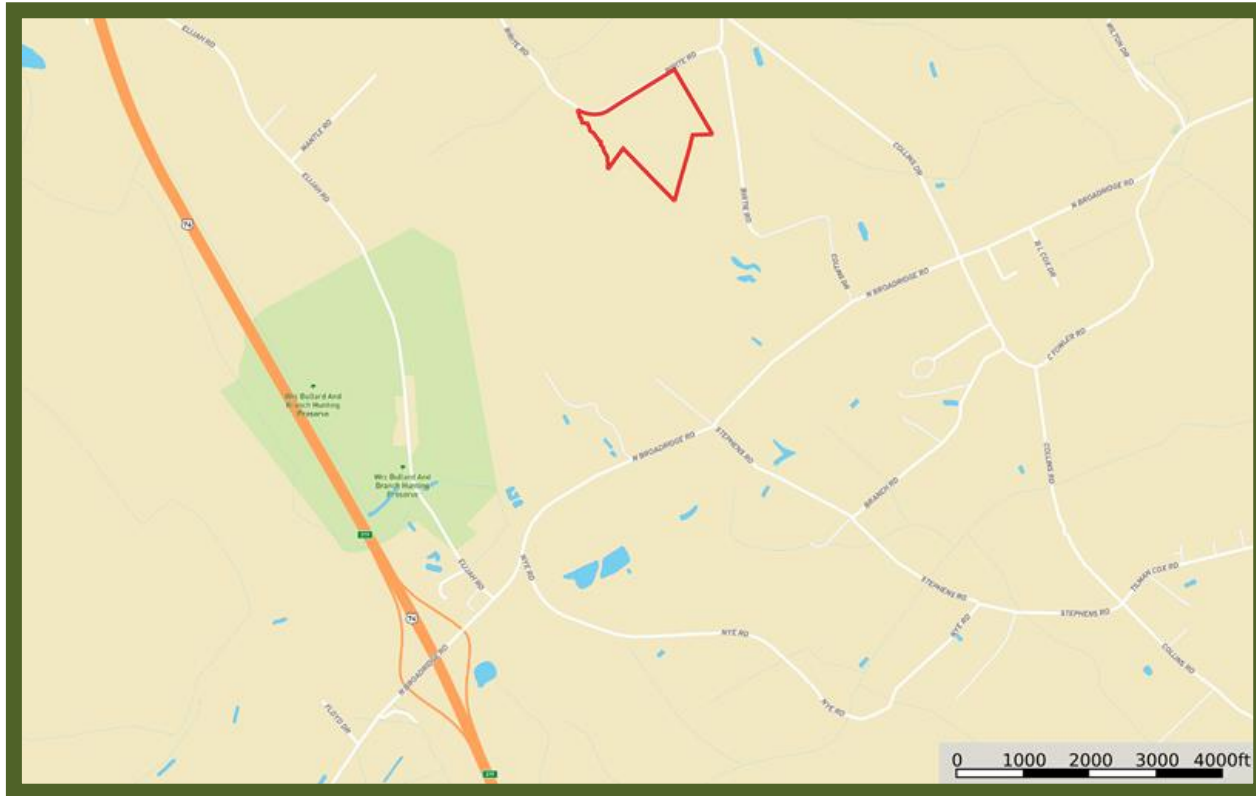

Jackson Tract 4 Location Map

Marty Lanier
(910) 617-4326
mlanier@mossyoakproperties.com

Owners and owner's agents make no claims as to the accuracy of this map. This is not an official survey.