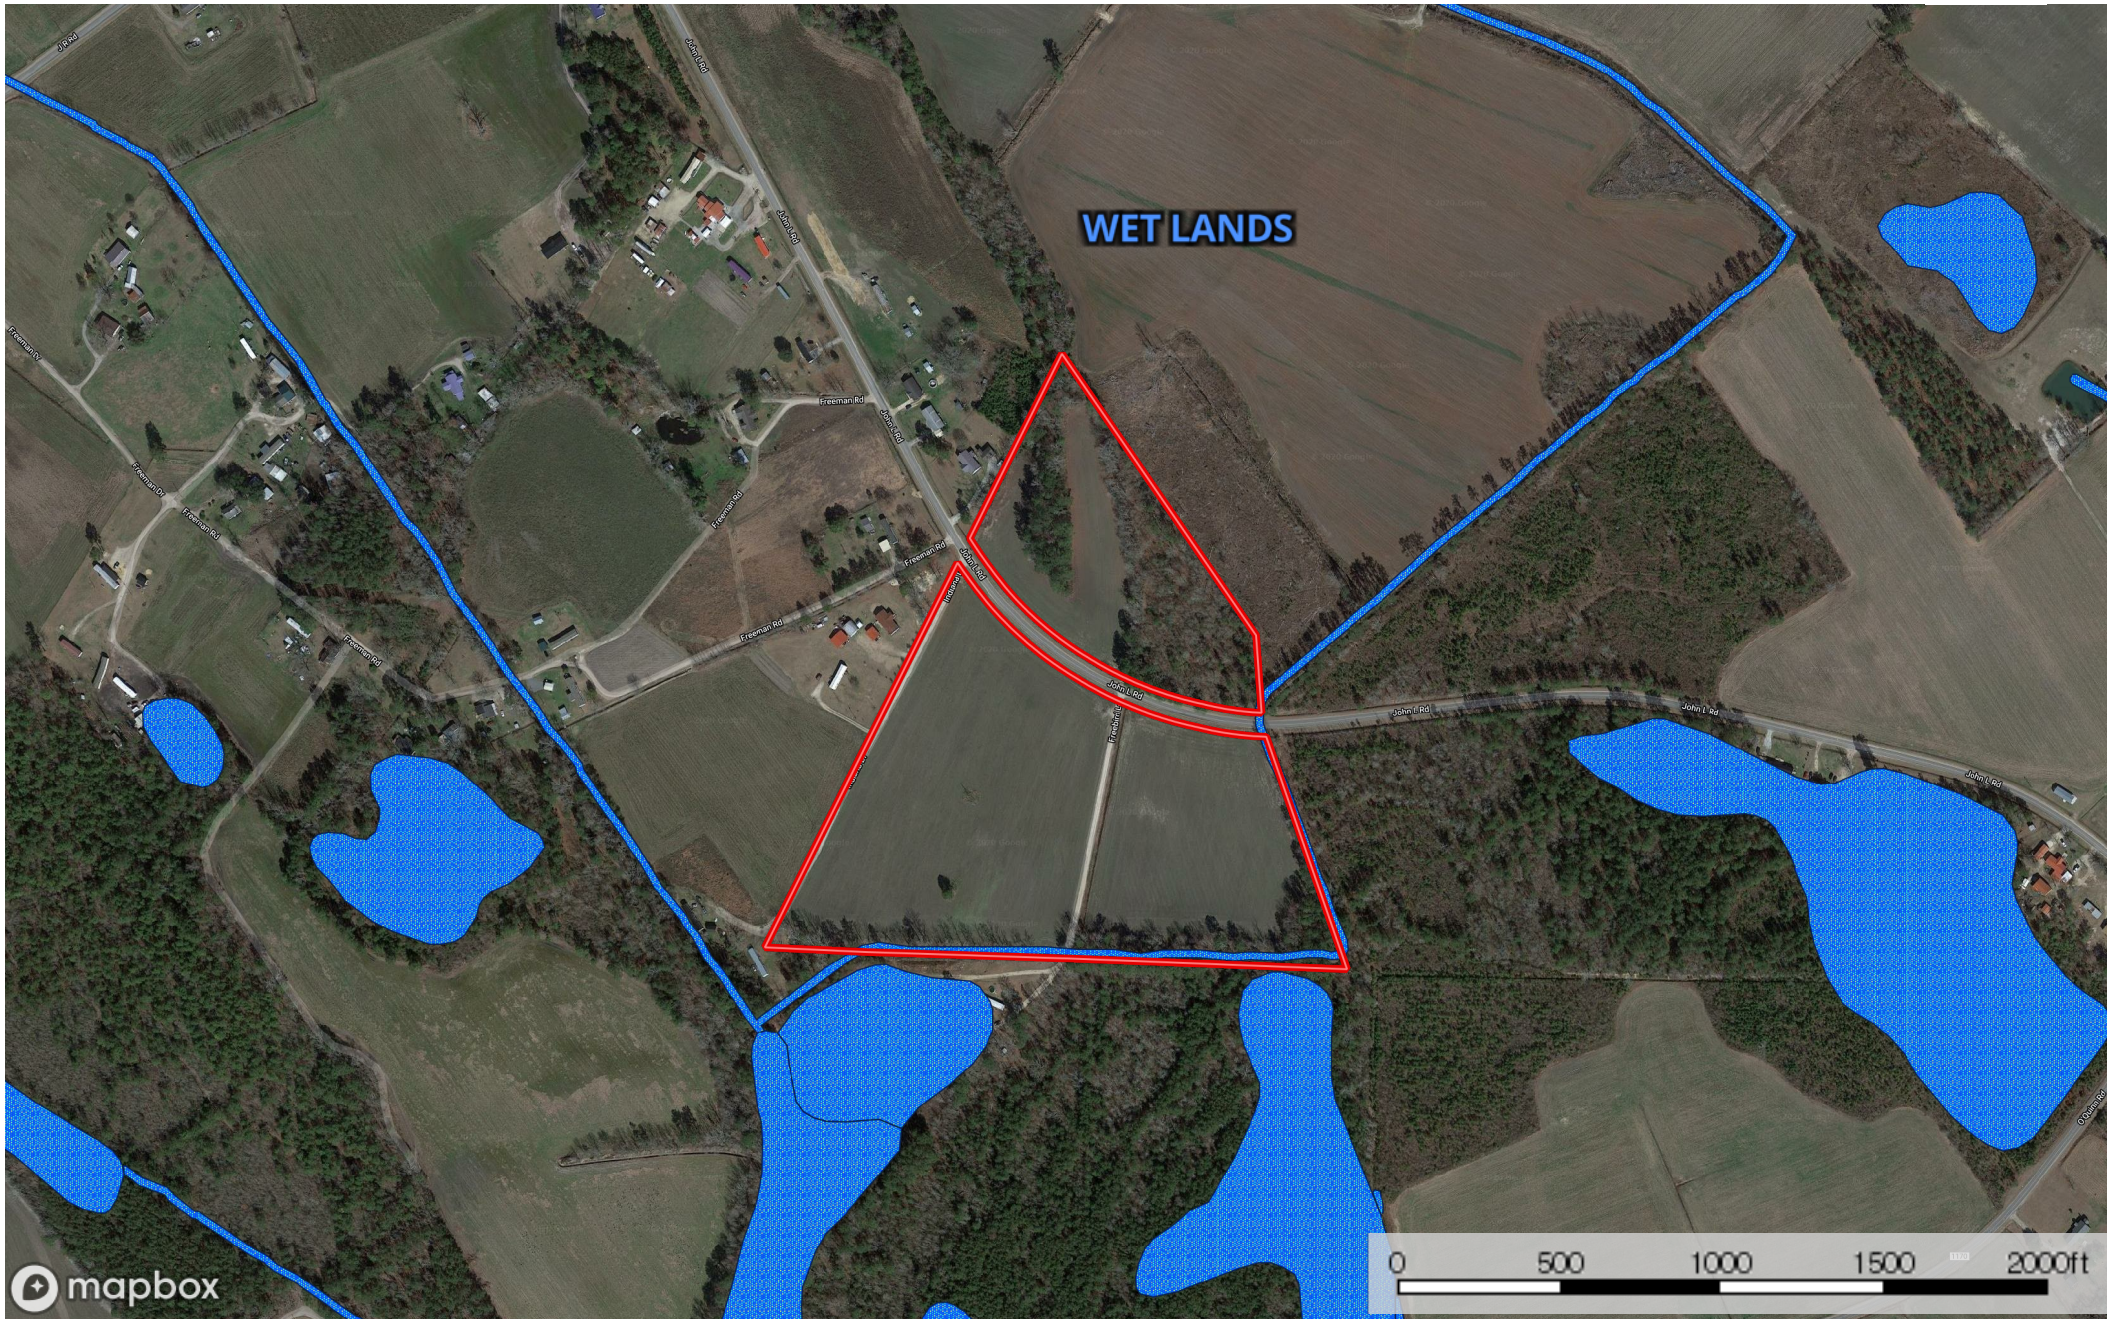

28.8 ac McDaniel Robeson BC
Robeson County, North Carolina, 28.8 AC +/-

-  Boundary
-  Wetlands
-  Riparian