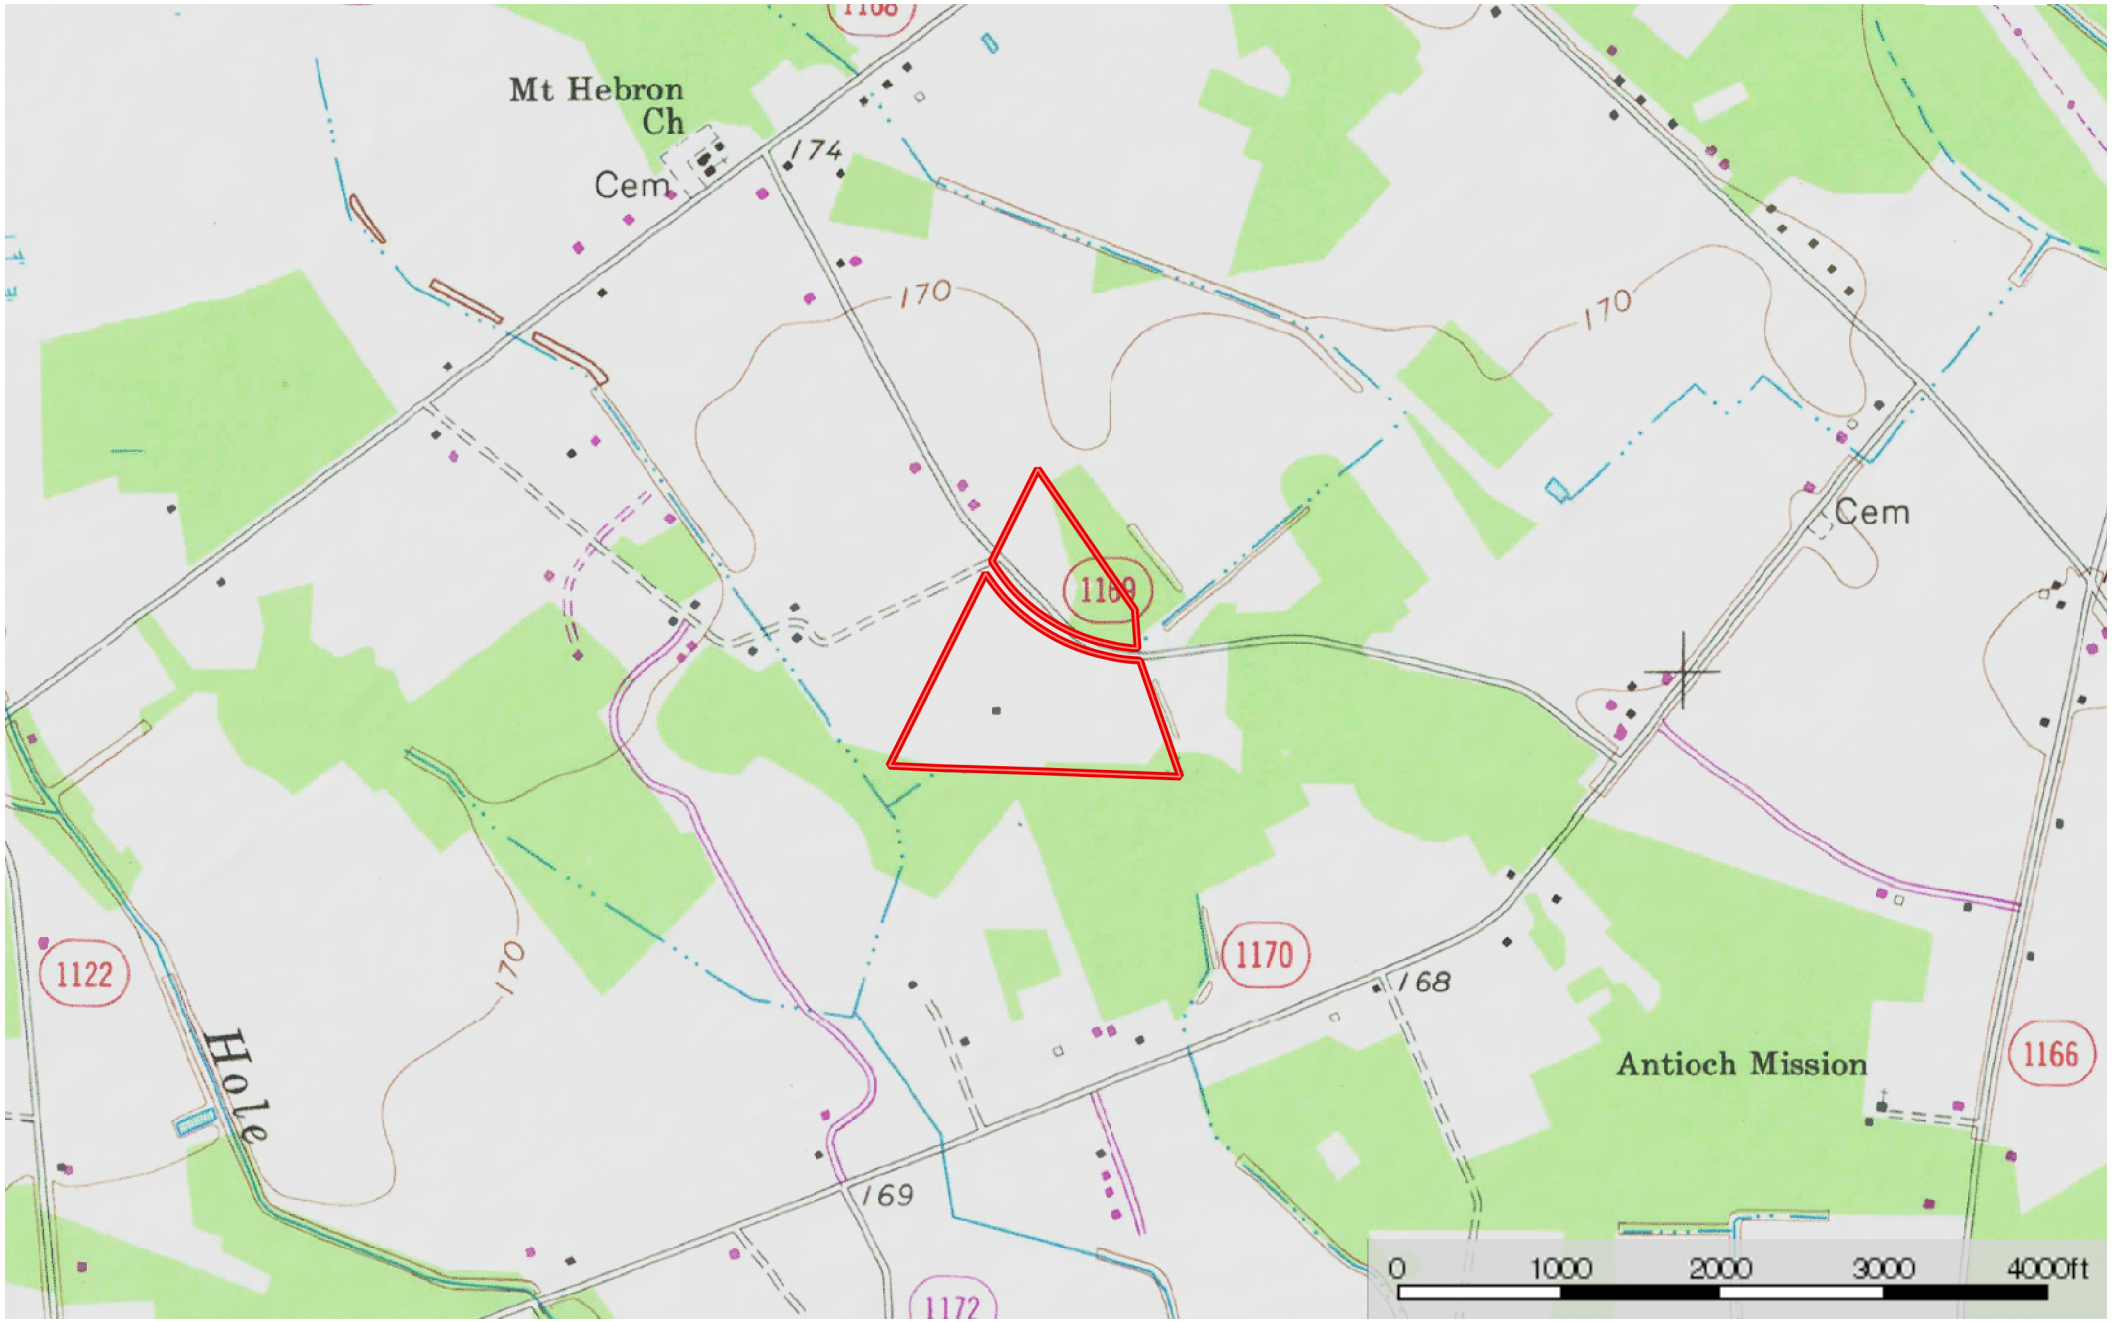

**28.8 ac McDaniel Robeson BC**  
Robeson County, North Carolina, 28.8 AC +/-

 Boundary