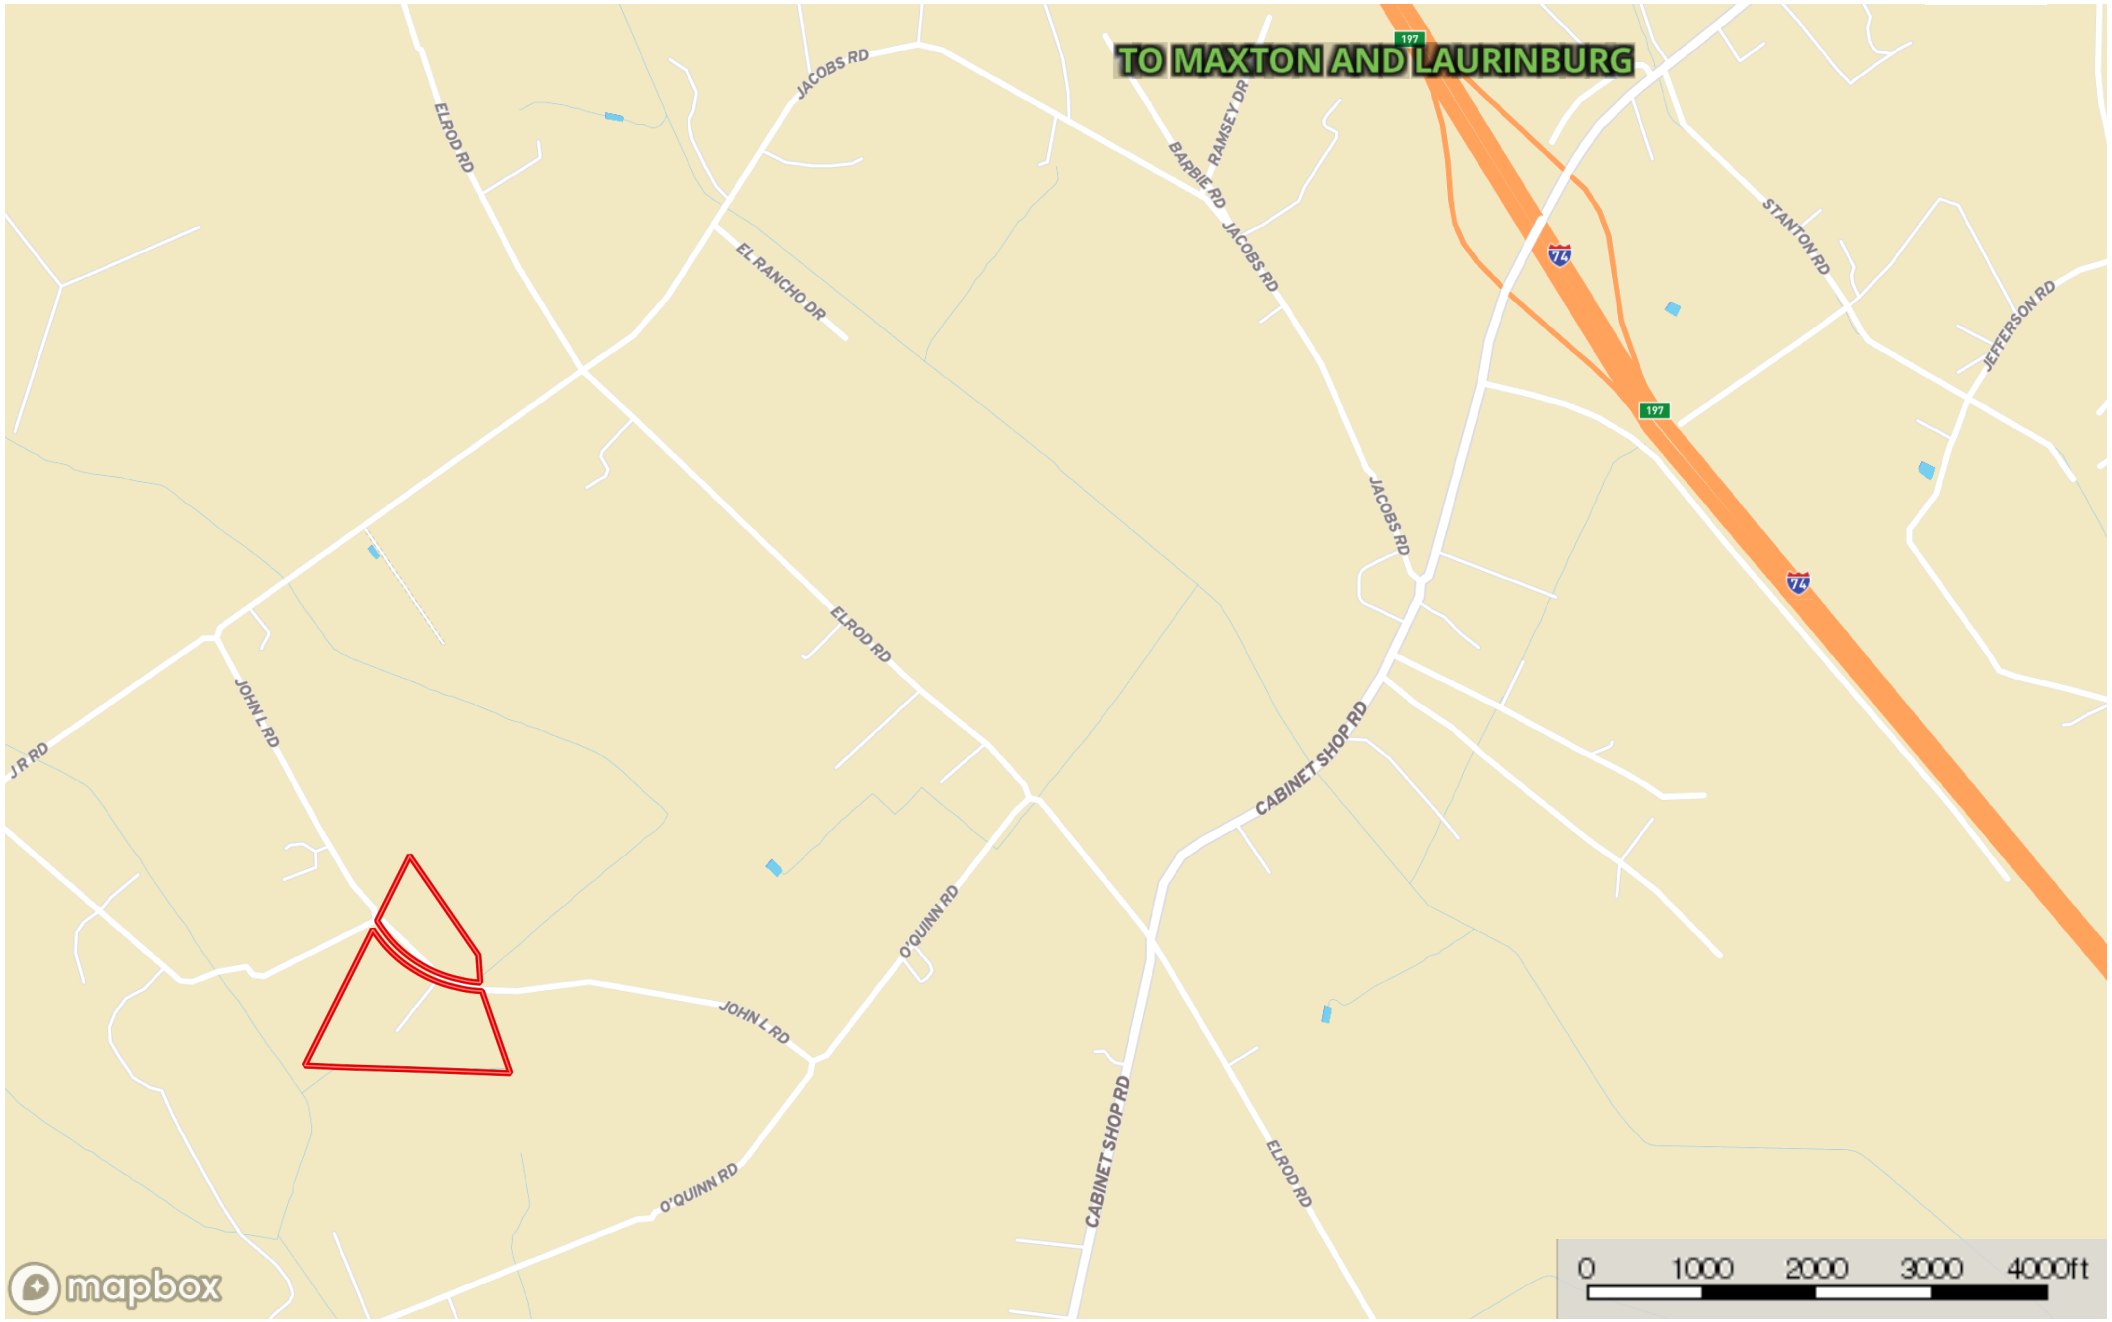

**28.8 ac McDaniel Robeson BC**  
Robeson County, North Carolina, 28.8 AC +/-

Boundary