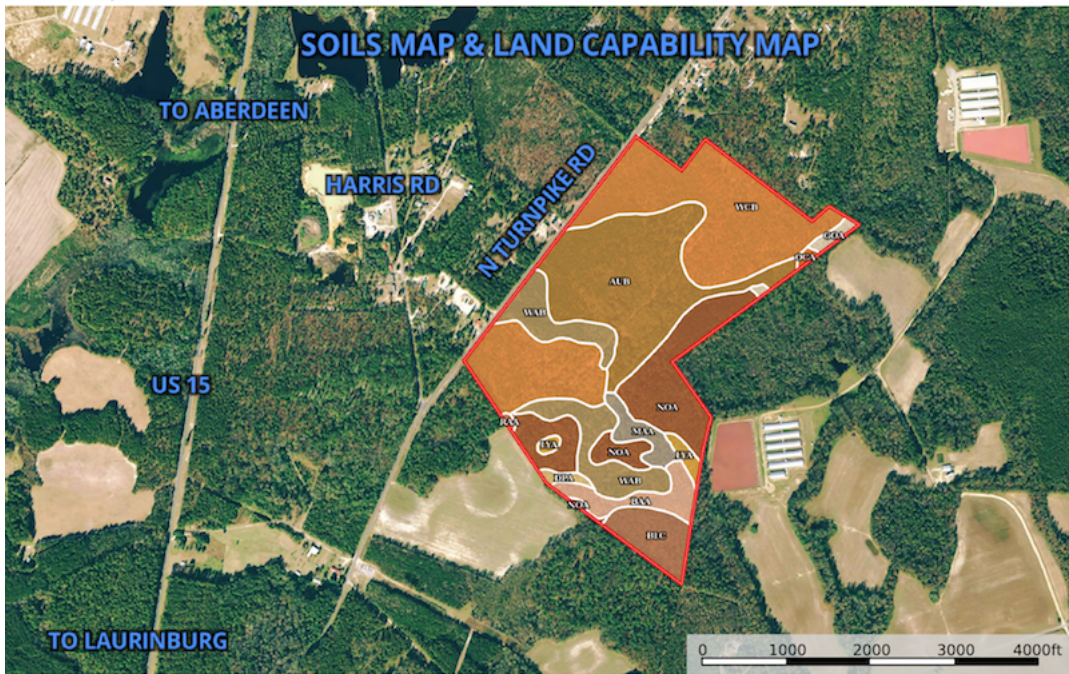

McArthur, Gloria ETAL  
Scotland County, North Carolina, 179 AC +/-

□ Boundary