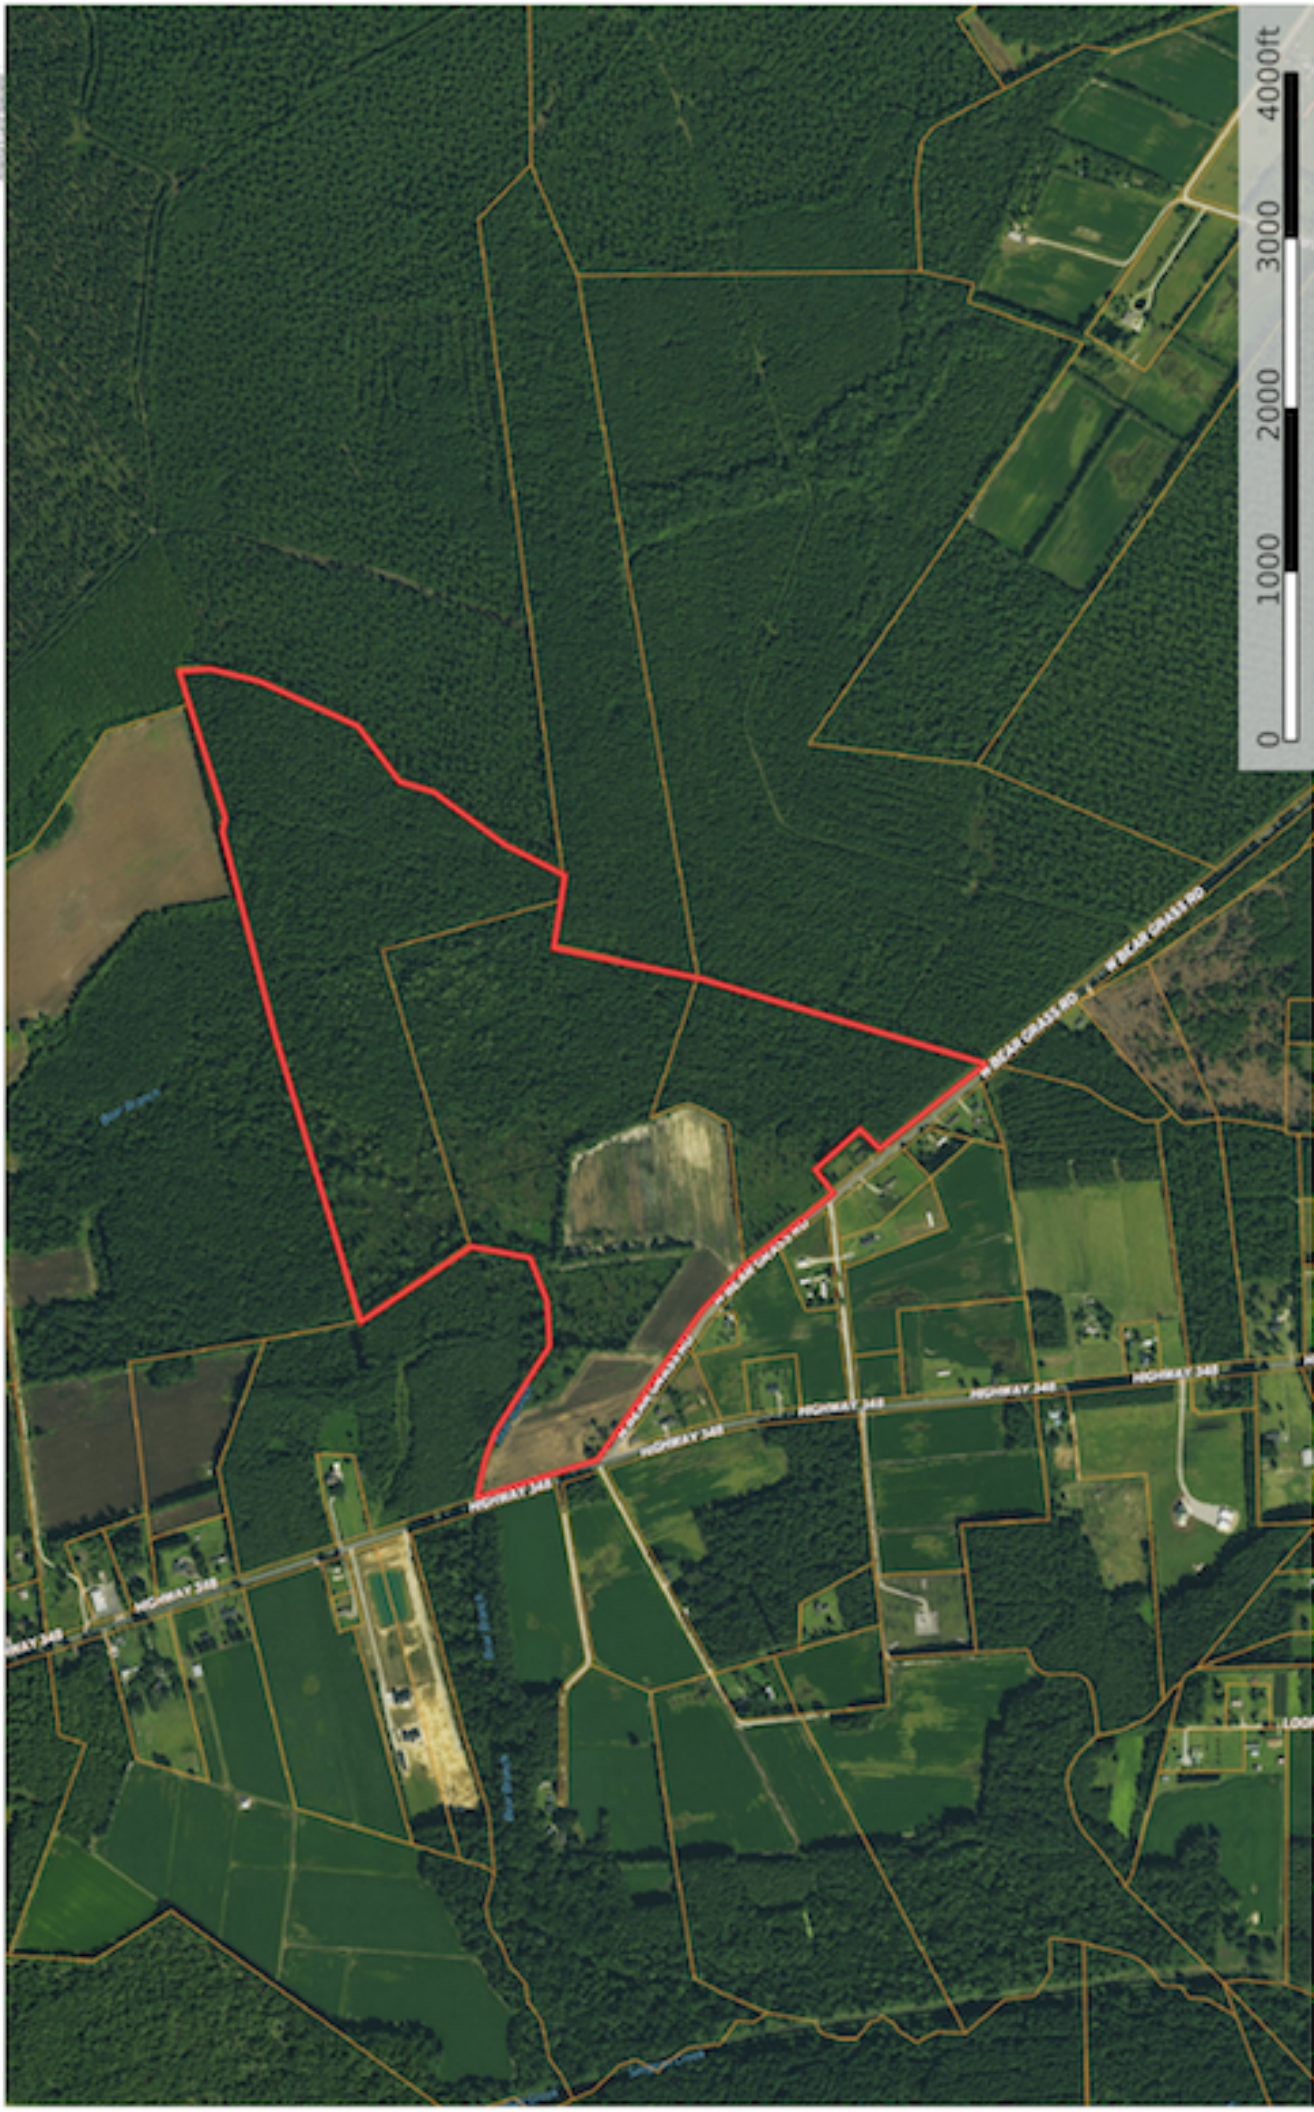

South Carolina, AC +/-

Mossy Oak Properties NC Land and Farms  
P: 252-480-5263 info@nclandandfarms.com

PO Box 996 Manteo, NC 27954

The information contained herein was obtained from sources deemed to be reliable. Mossy Oak Services makes no warranties or guarantees as to the completeness or accuracy thereof.