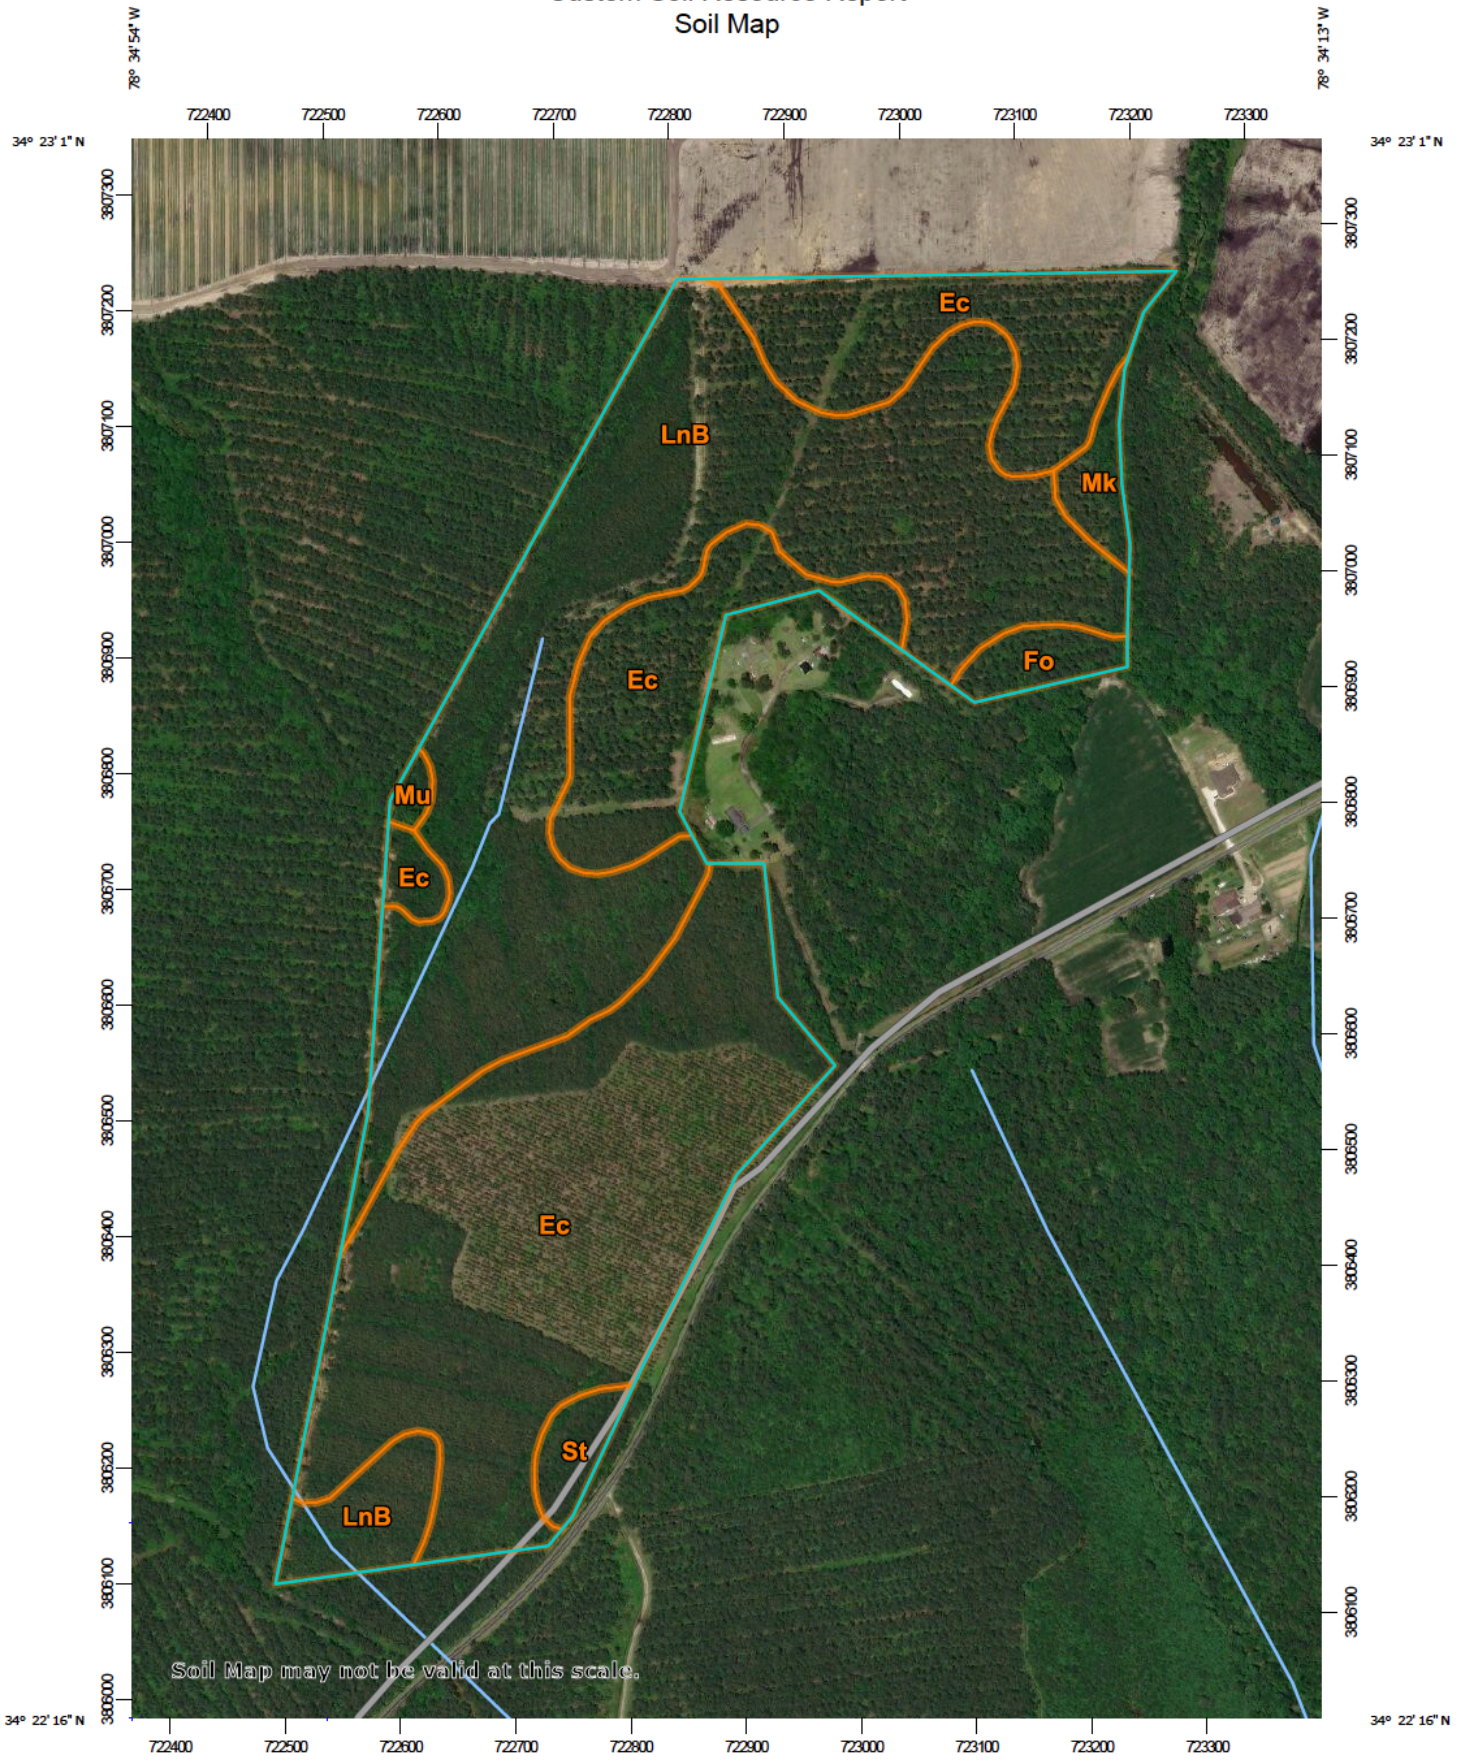

Custom Soil Resource Report

Soil Map

Map Scale: 1:6,650 if printed on A portrait (8.5" x 11") sheet.

Map projection: Web Mercator Corner coordinates: WGS84 Edge tics: UTM Zone 17N WGS84