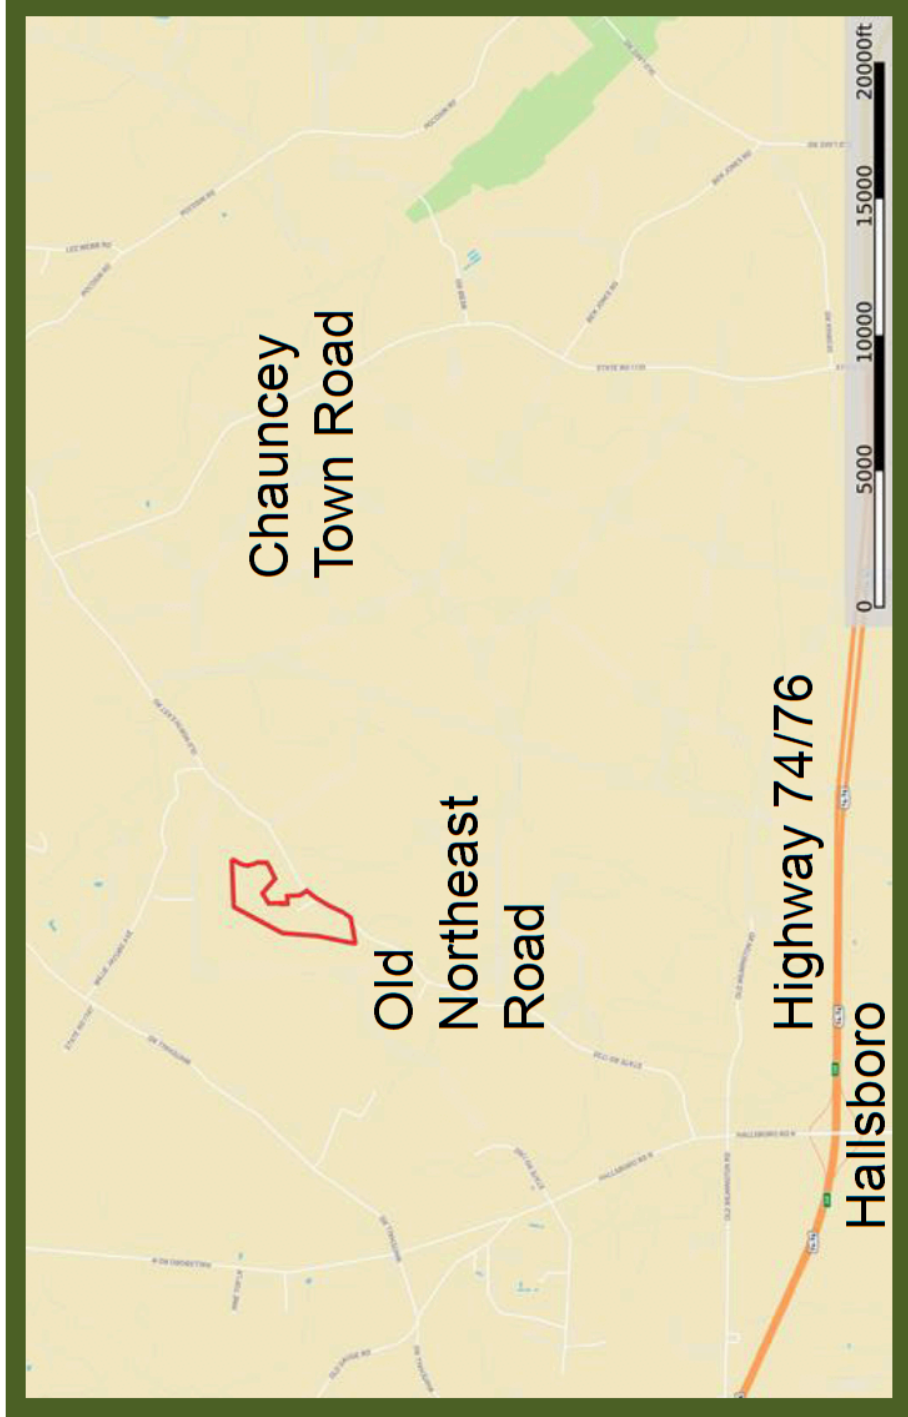

Hallsboro Timber Tract Location Map

Marty Lanier
(910) 617-4326
mlanier@mossyoakproperties.com

Owners and owner's agents make no claims as to the accuracy of this map. This is not an official survey.