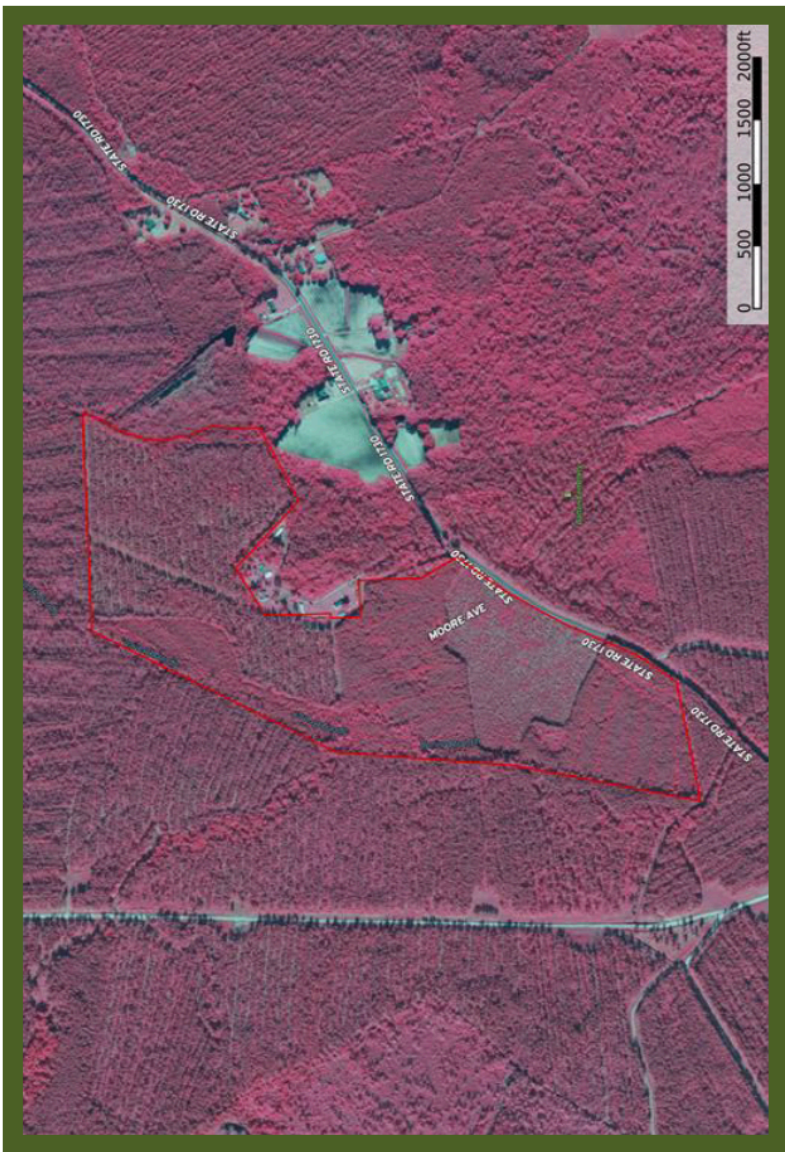

# Hallsboro Timber Tract Infrared Map

Marty Lanier  
(910) 617-4326  
mlanier@mossyoakproperties.com

Owners and owner's agents make no claims as to the accuracy of this map. This is not an official survey.