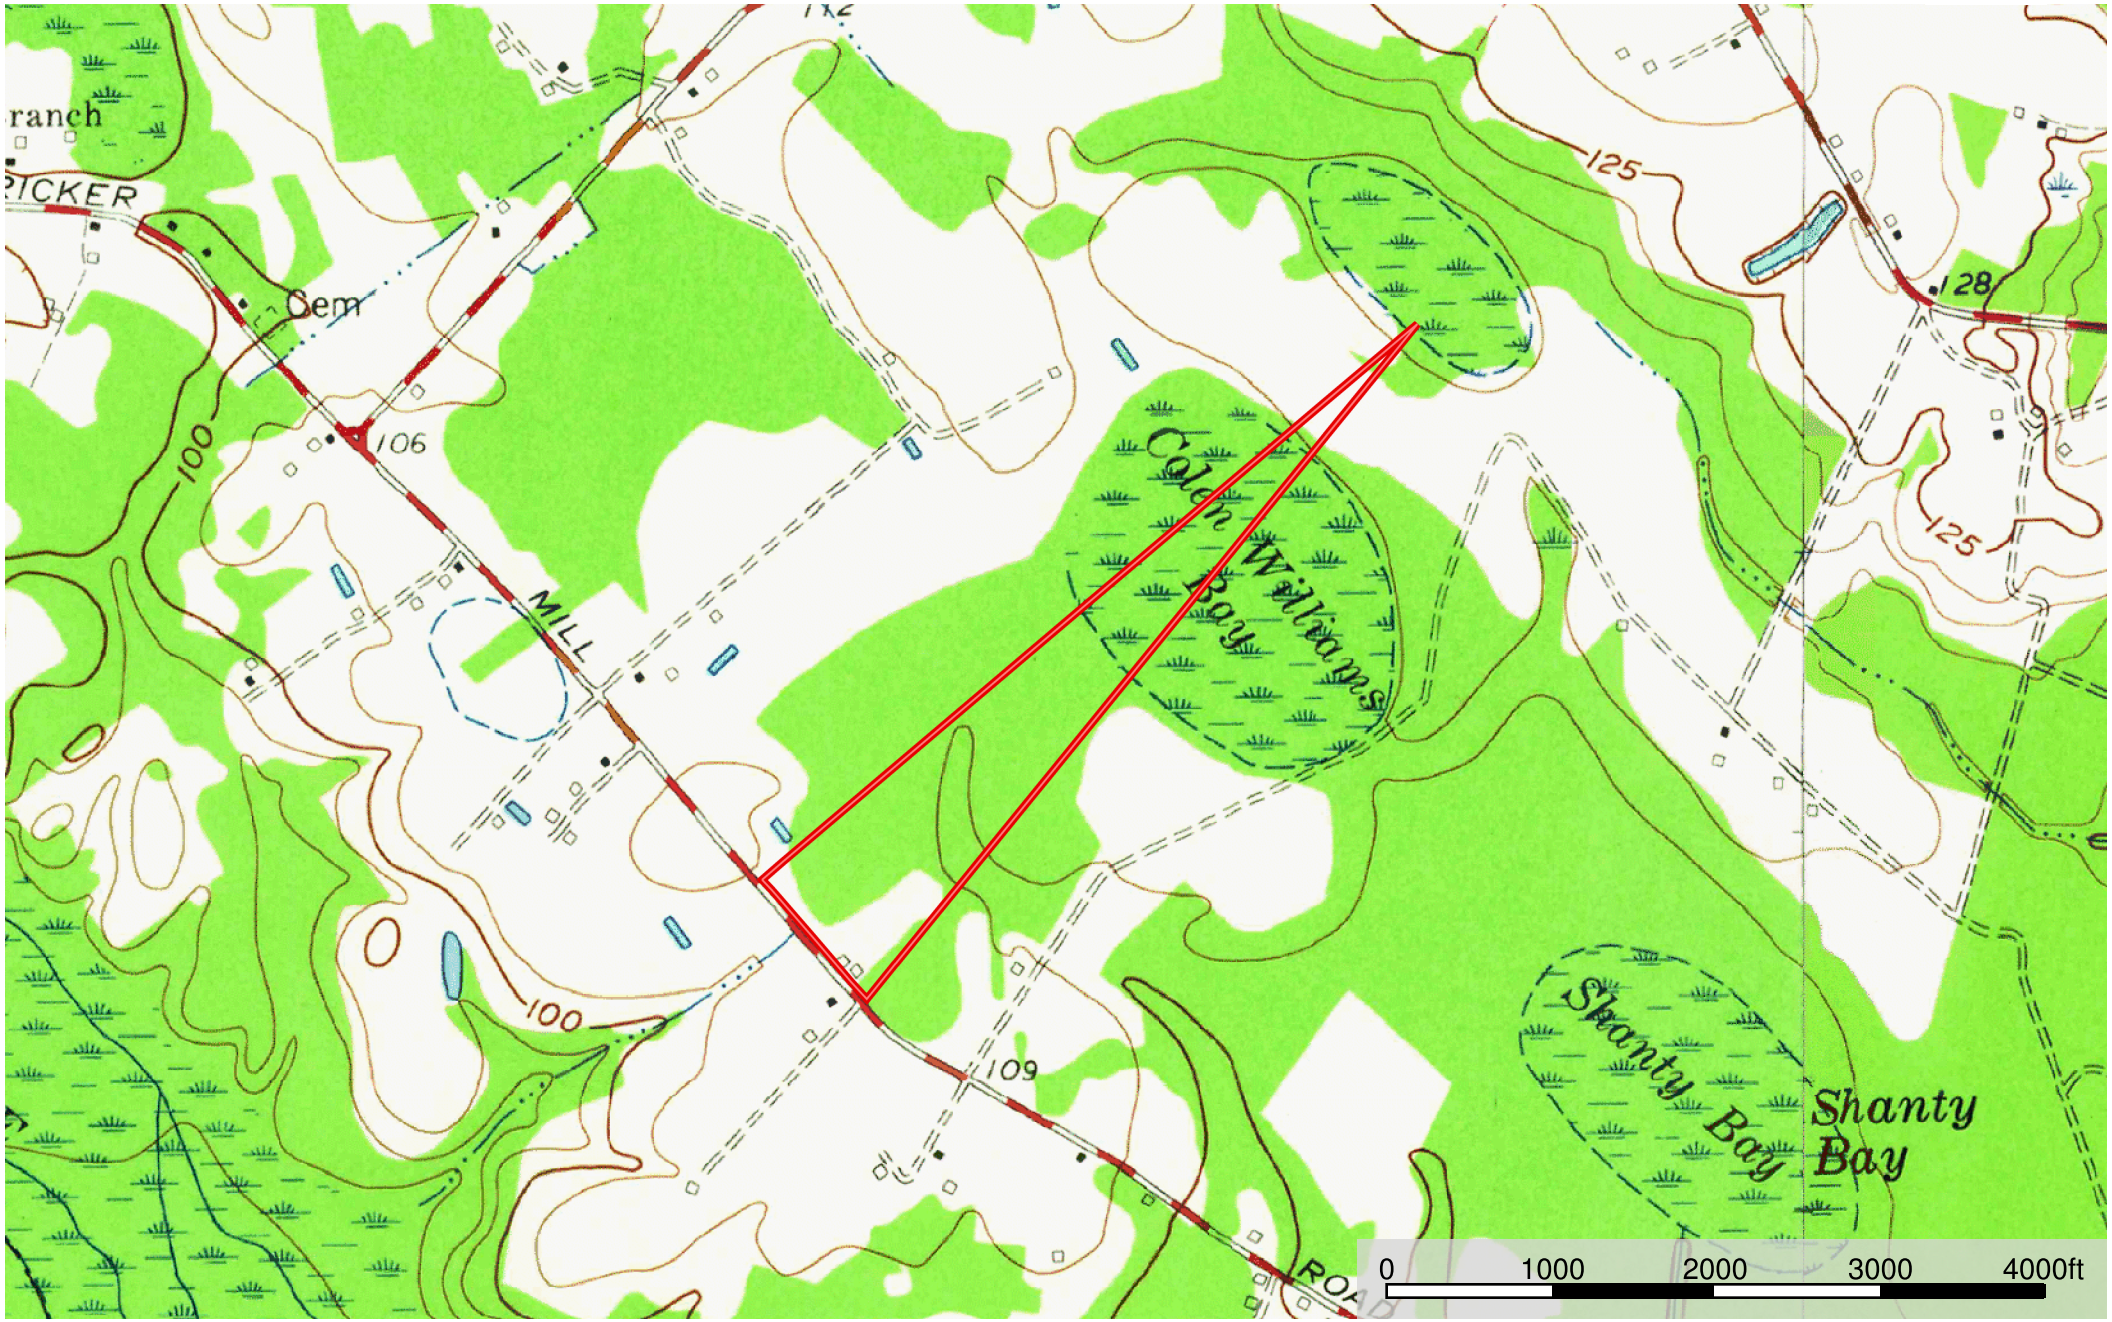

40 Griffin Robeson BC
Robeson County, North Carolina, 40 AC +/-

 Boundary