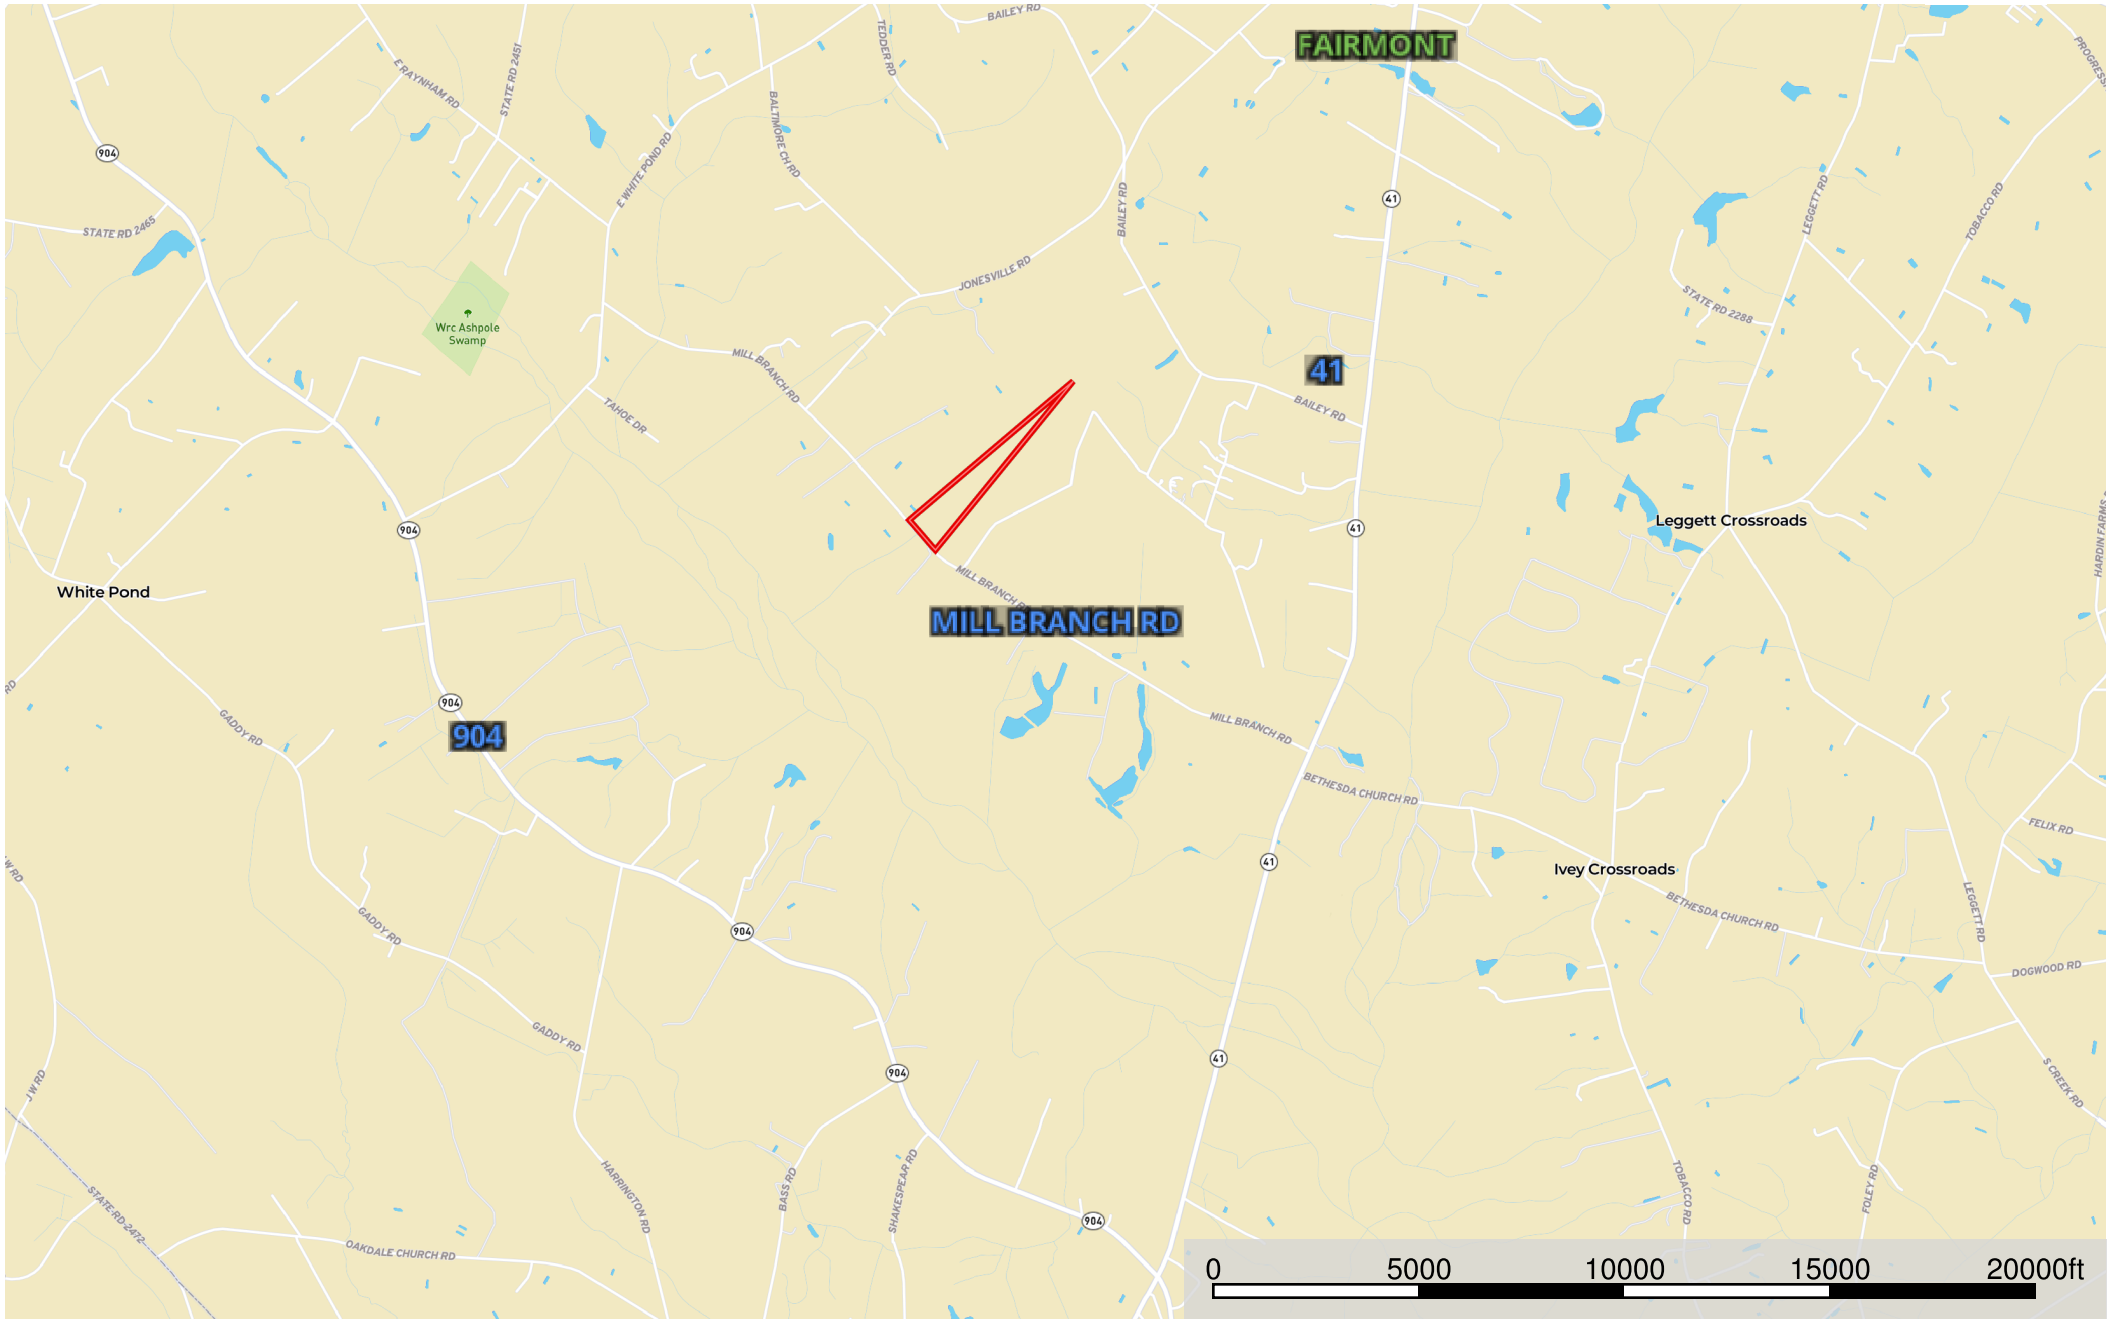

40 Griffin Robeson BC

Robeson County, North Carolina, 40 AC +/-

 Boundary