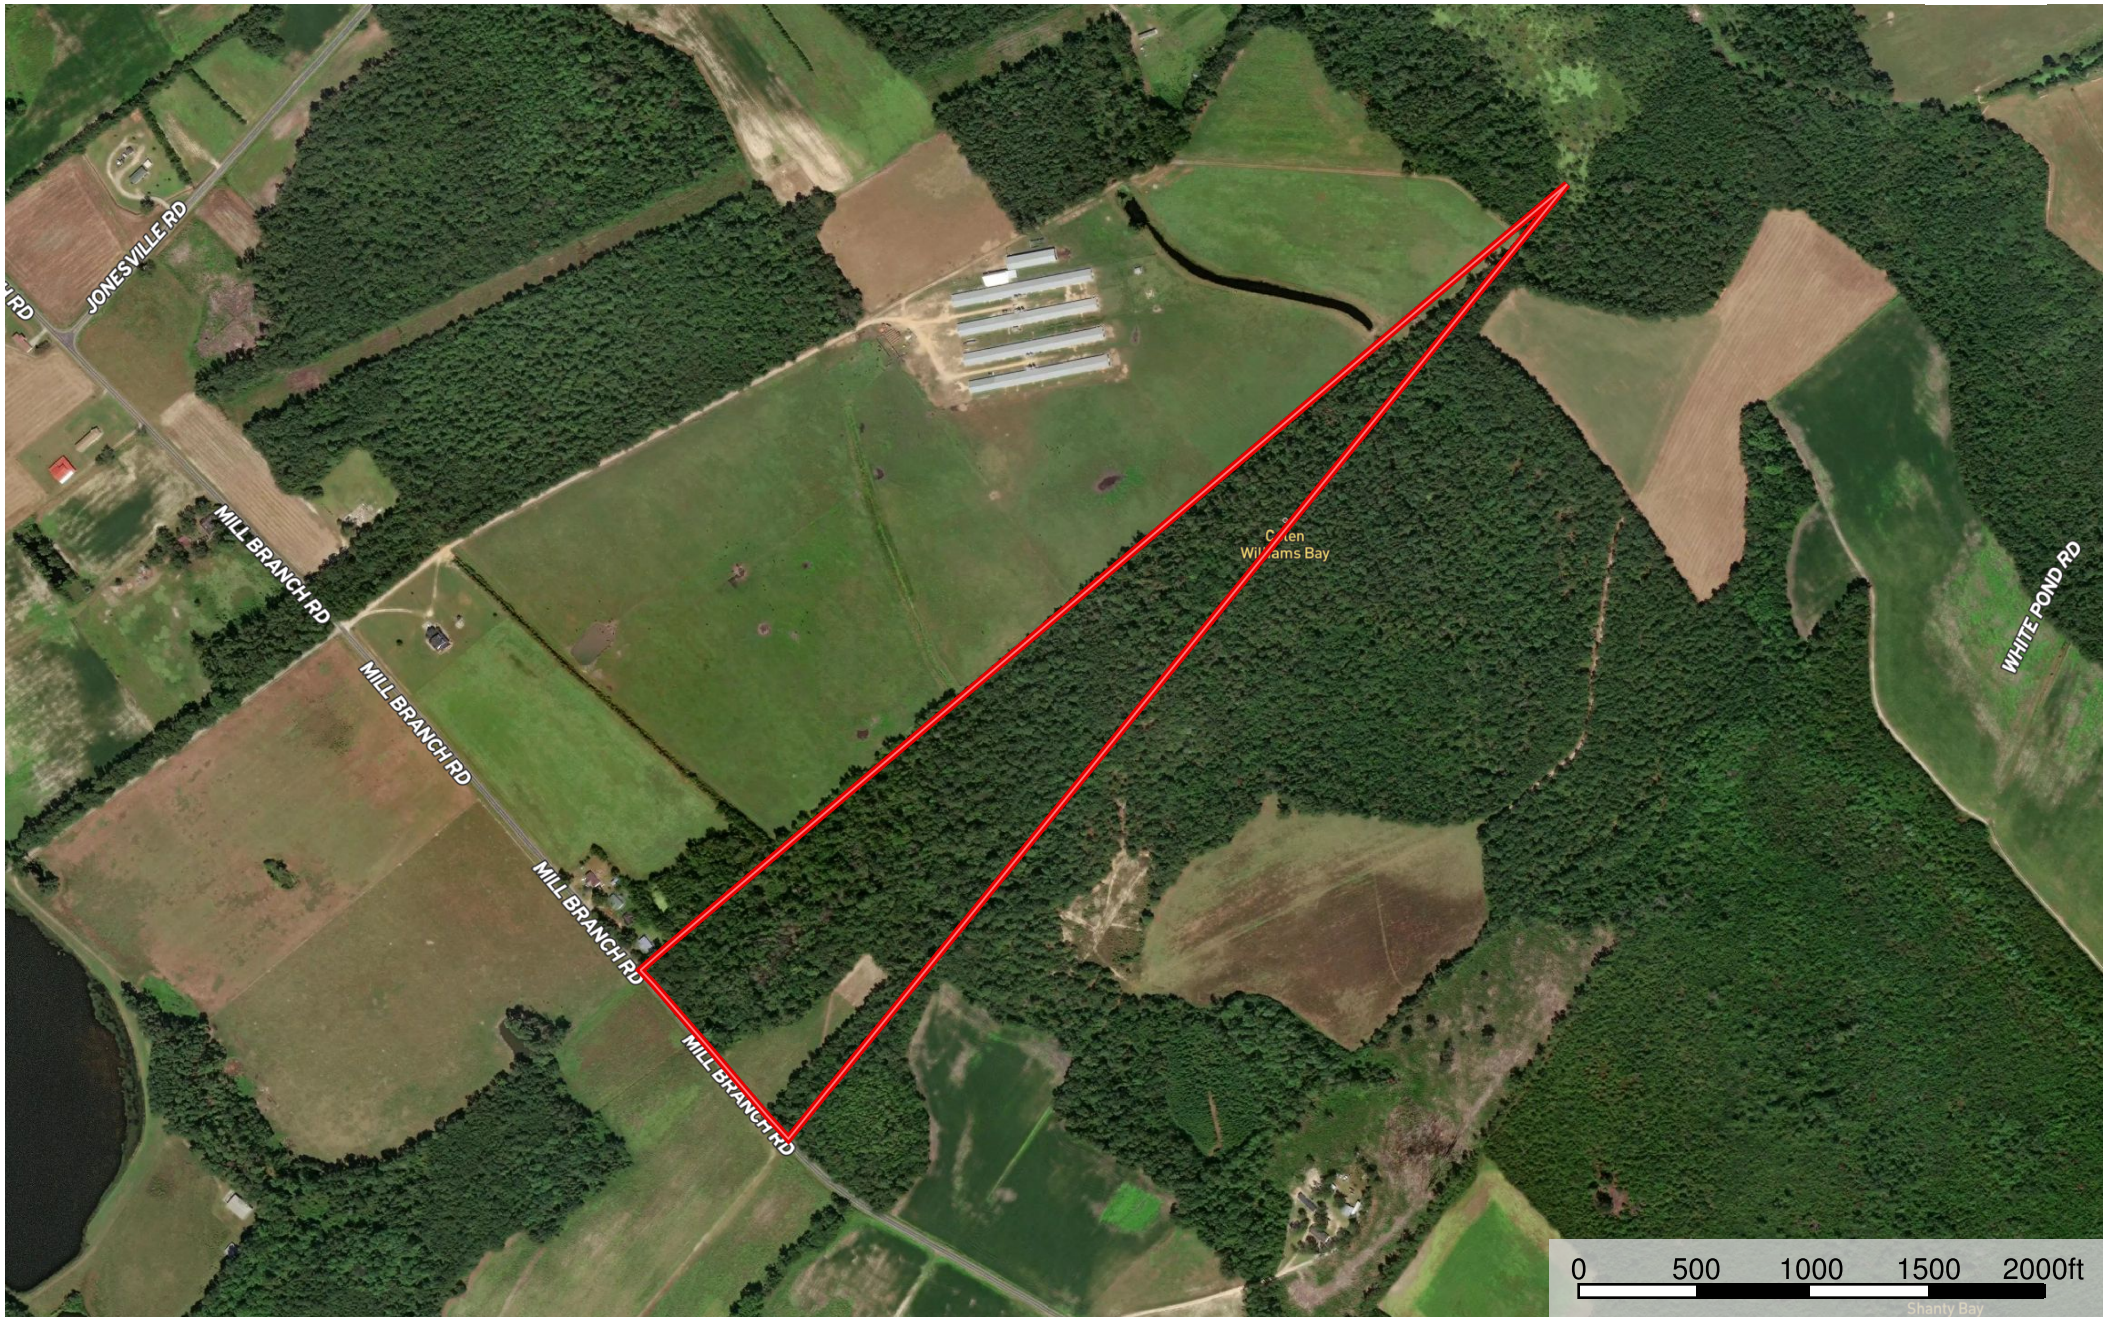

40 Griffin Robeson BC
Robeson County, North Carolina, 40 AC +/-

 Boundary