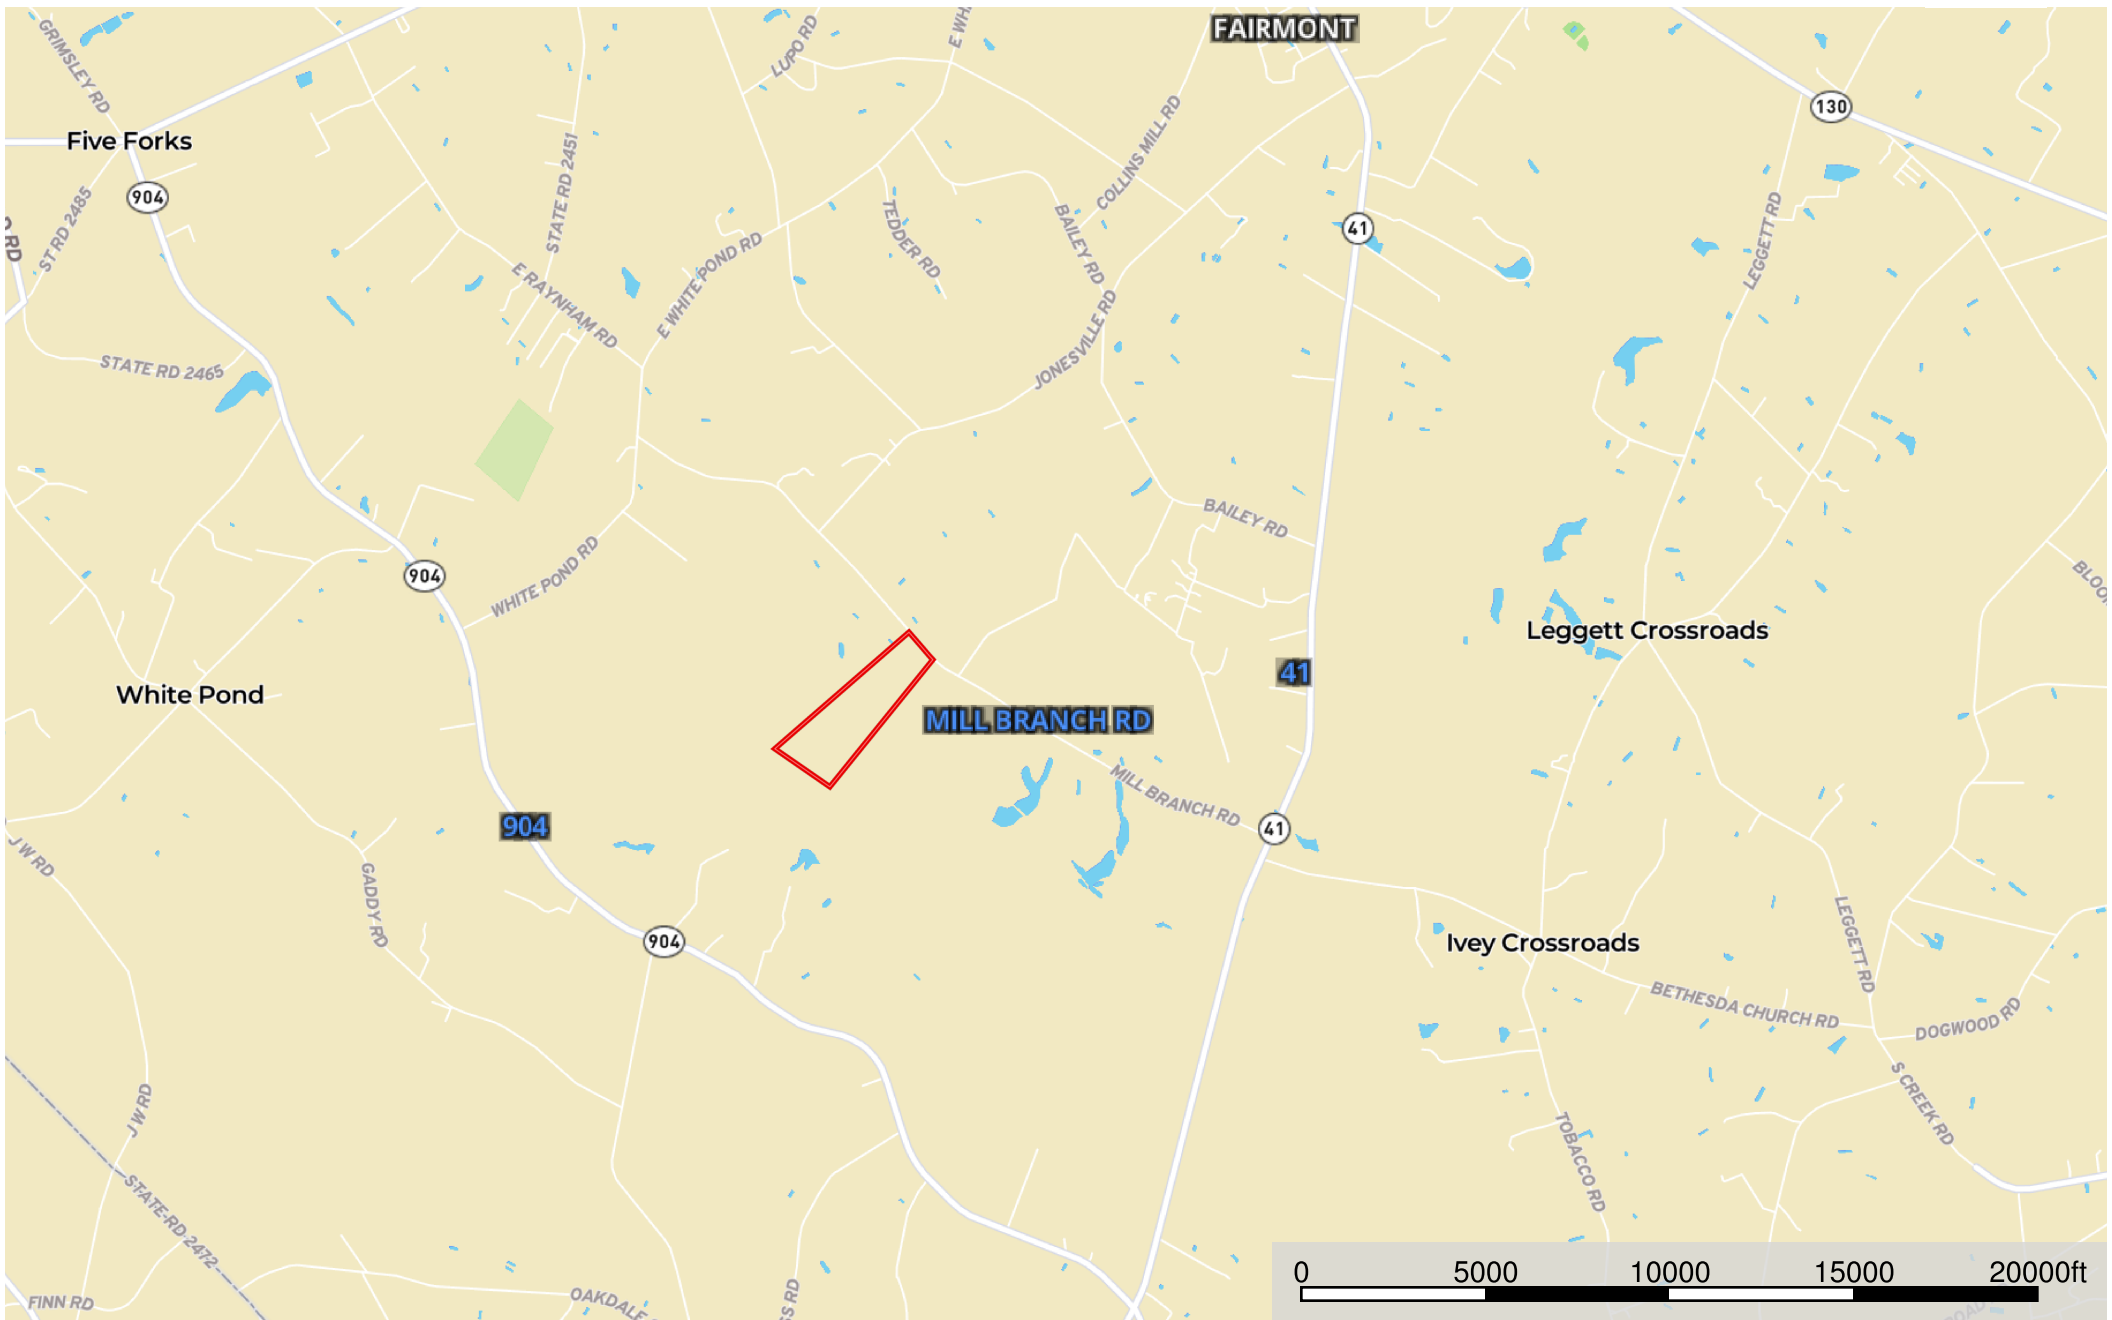

107.5 Griffin Robeson BC

Robeson County, North Carolina, 107.5 AC +/-

 Boundary