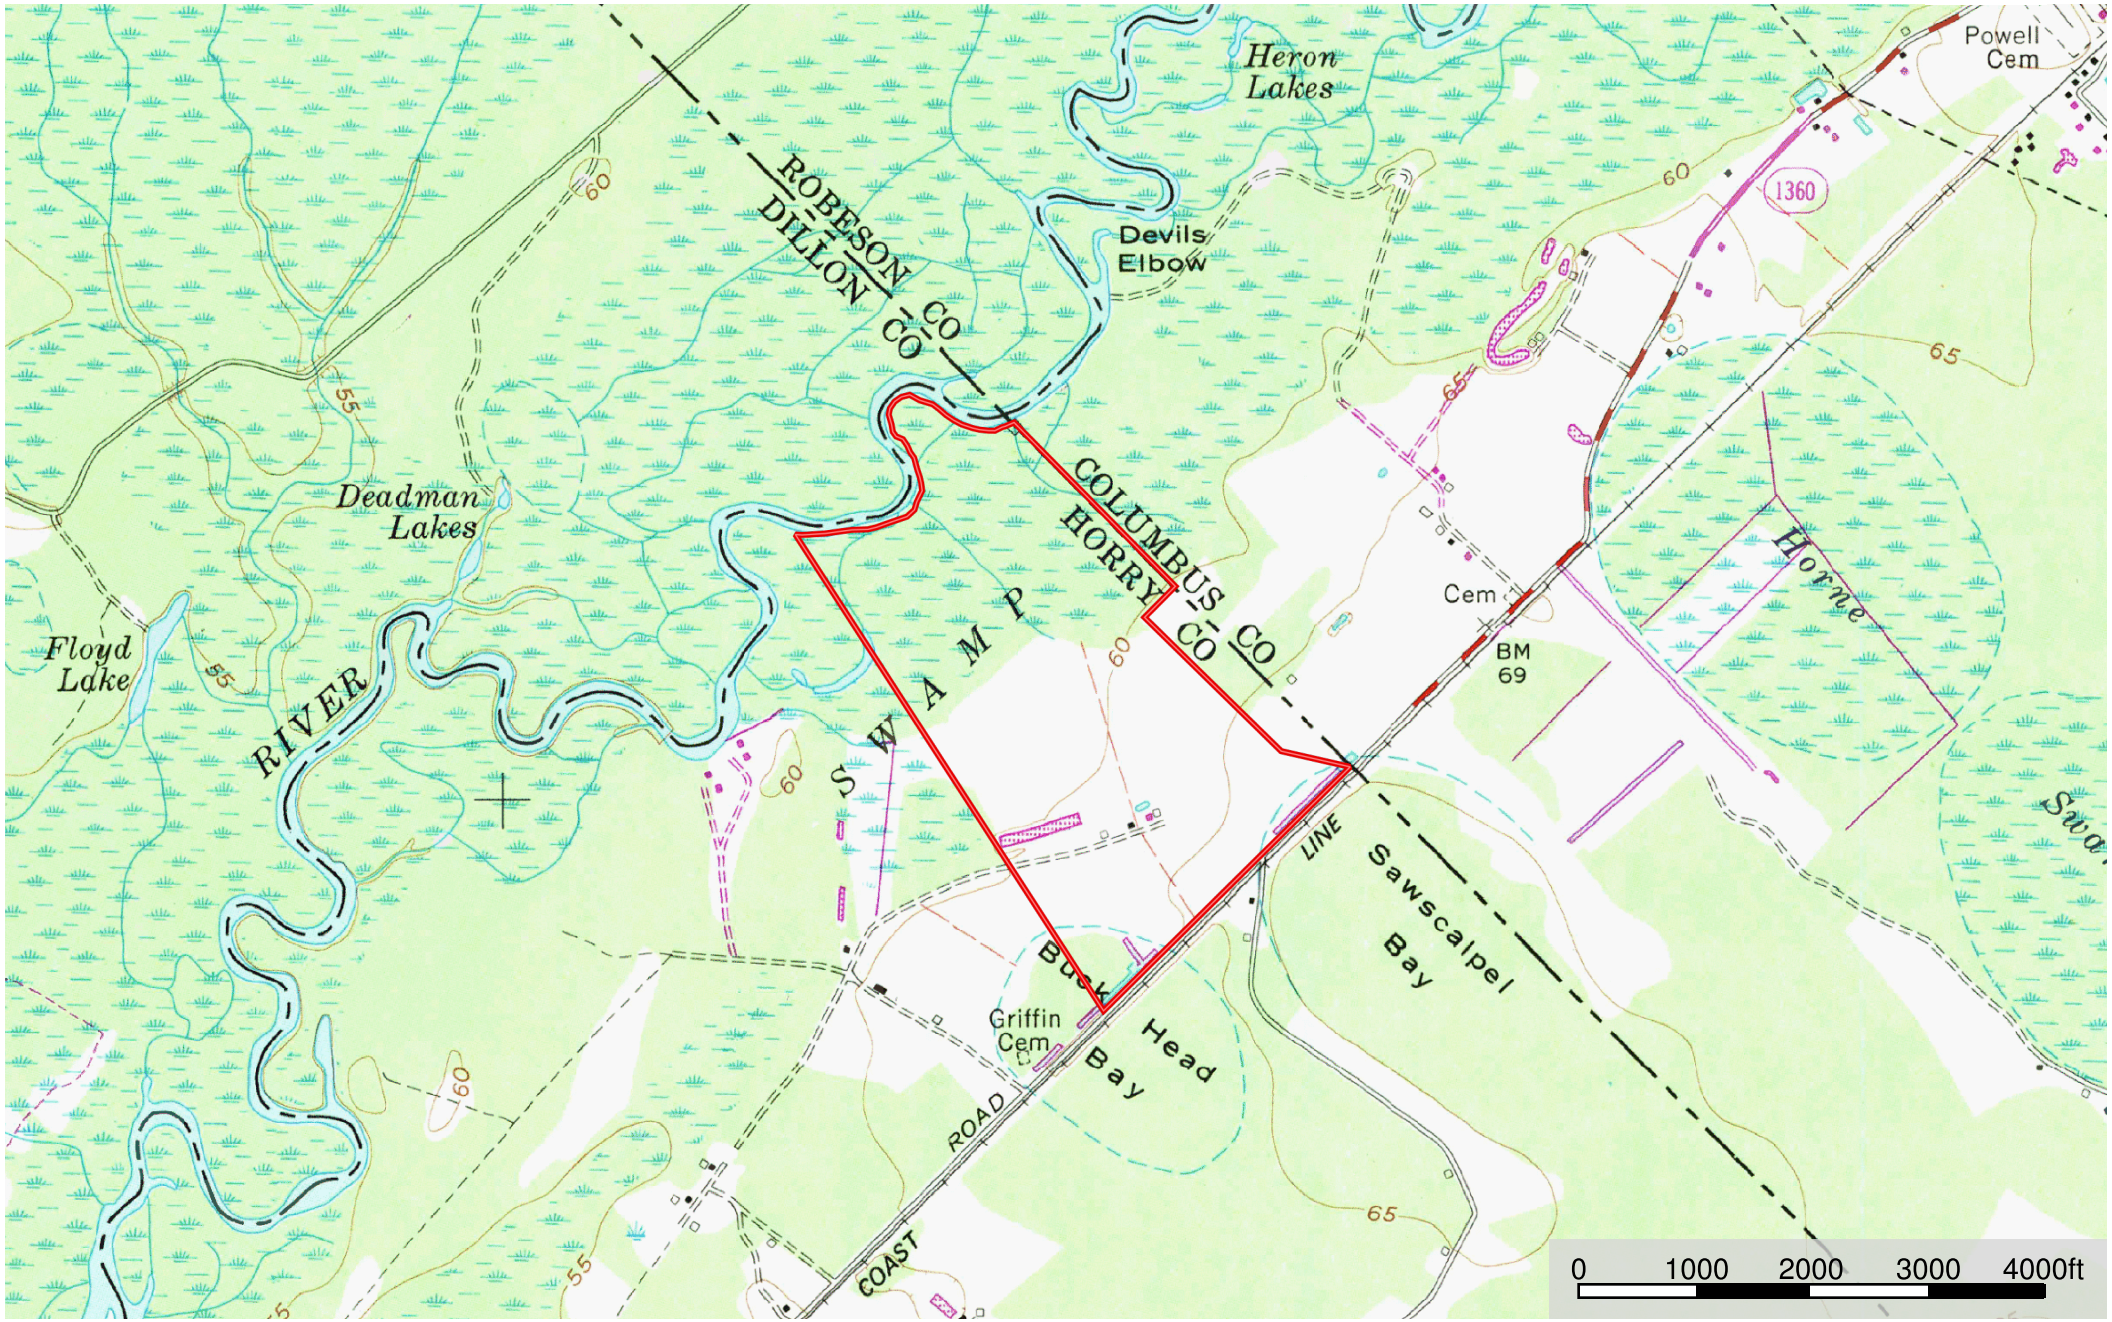

167.47 ac Lumber In Farm LLC Horry BC
Horry County, South Carolina, 167.47 AC +/-

 Boundary