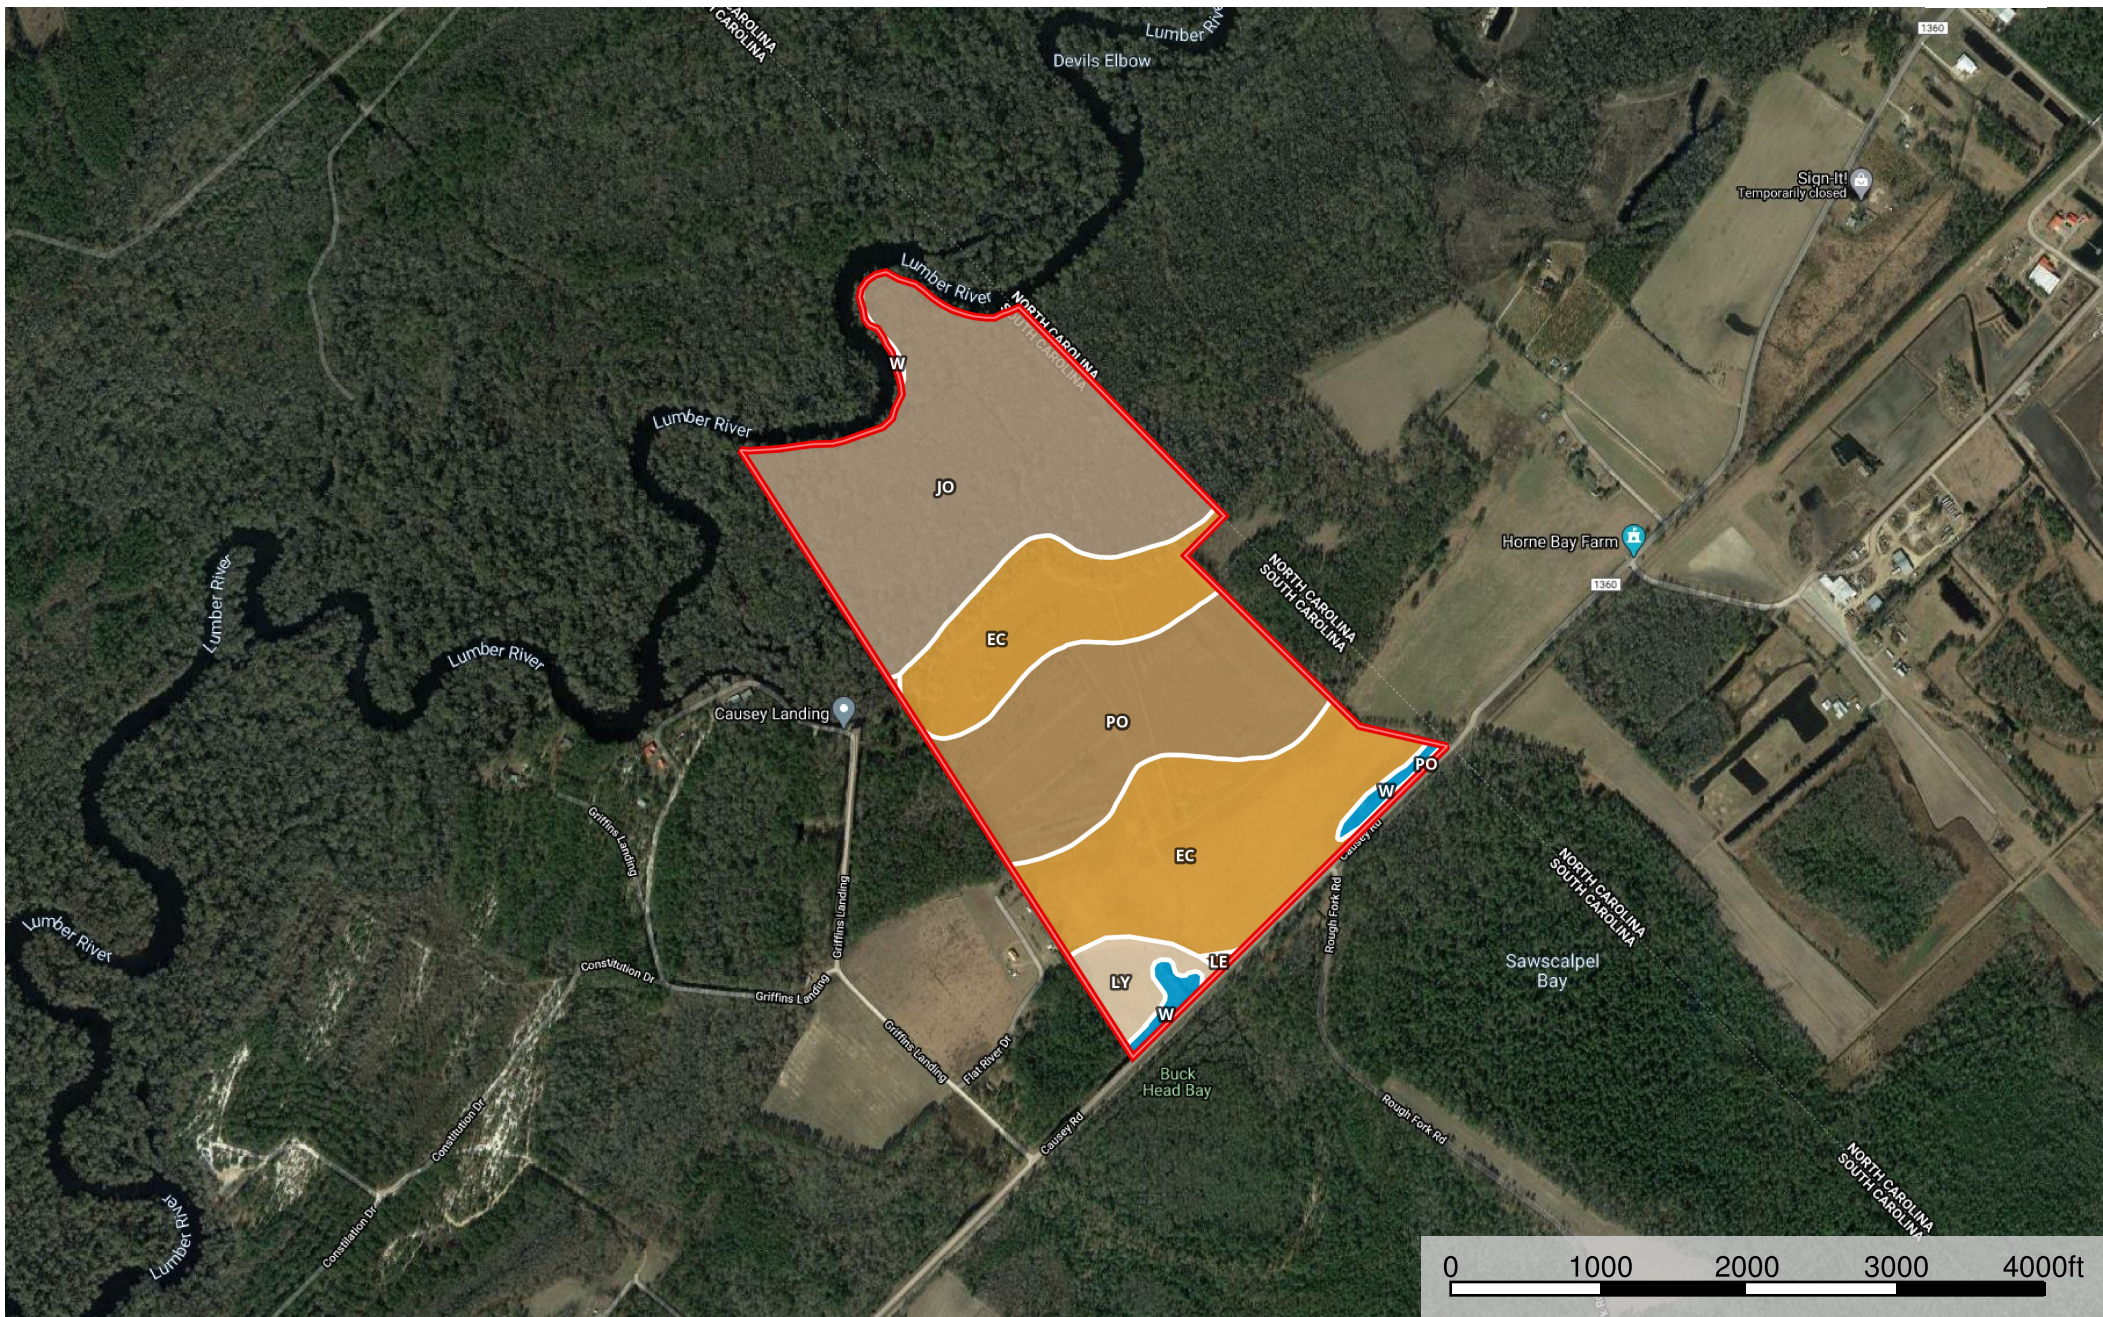

167.47 ac Lumber In Farm LLC Horry BC

Horry County, South Carolina, 167.47 AC +/-

 Boundary

|  167.9 ac

SOIL CODE	SOIL DESCRIPTION	ACRES	%	CAP
Po	Pocomoke fine sandy loam	37.8	22.53	4w
W	Water	3.4	2.0	-
Ly	Lynn Haven sand	5.3	3.18	4w
Ec	Echaw sand	59.6	35.52	3s
Le	Leon fine sand	0.3	0.16	4w
Jo	Johnston loam	61.5	36.62	7w
TOTALS		167.9	100%	4.66