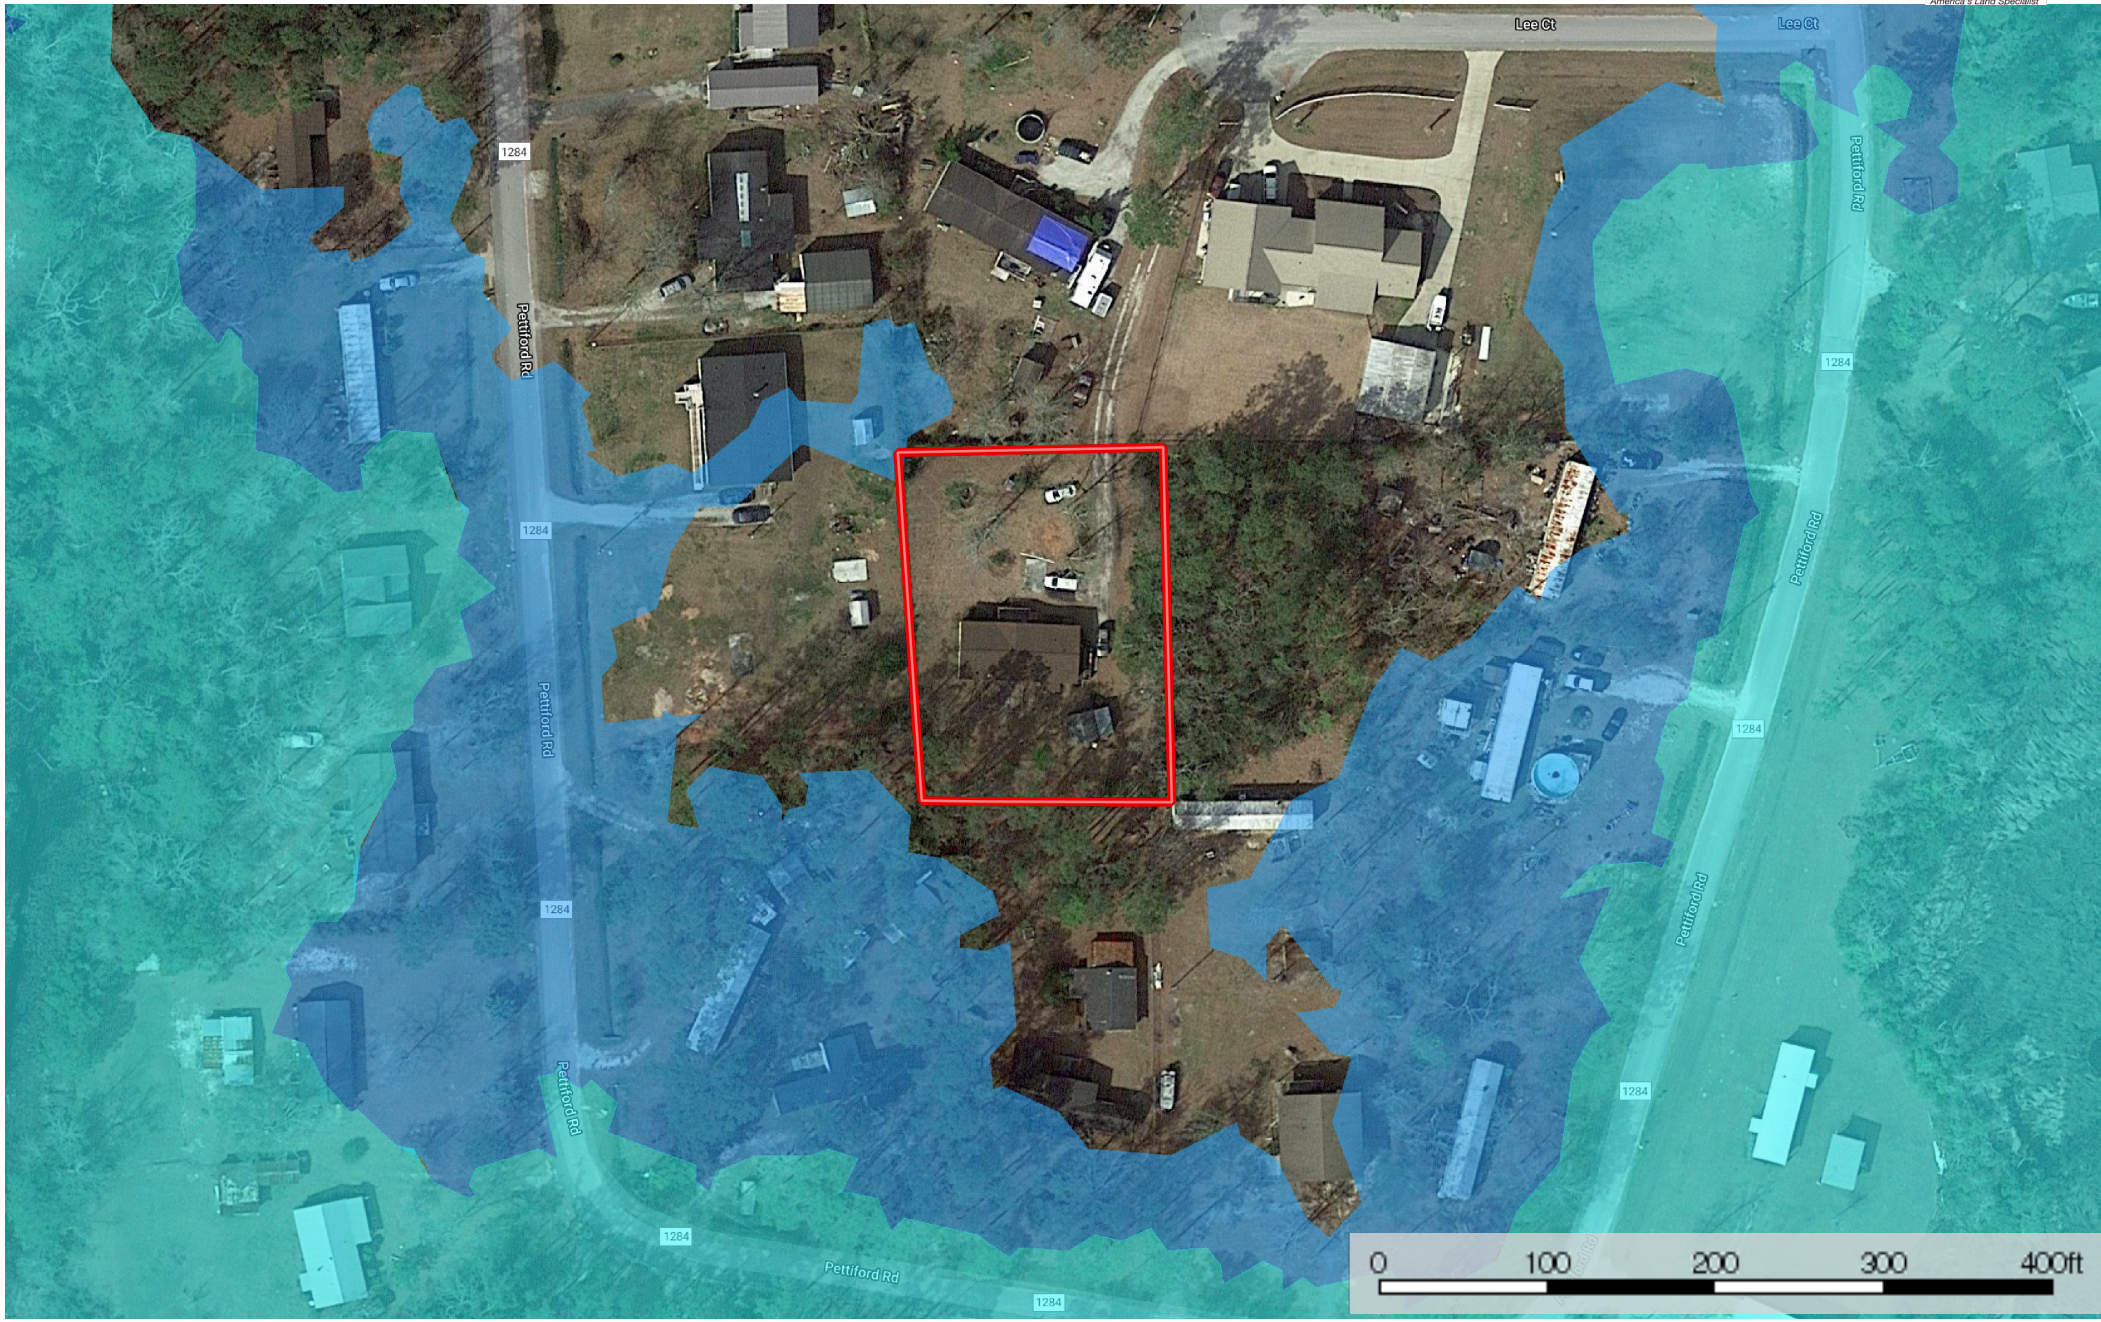

+/- .49 acres Krause Carteret KR
Carteret County, North Carolina, 0.49 AC +/-

- Boundary
- 100 Year Floodplain
- 500 Year Floodplain
- Floodway
- Special
- Unmapped/ Not