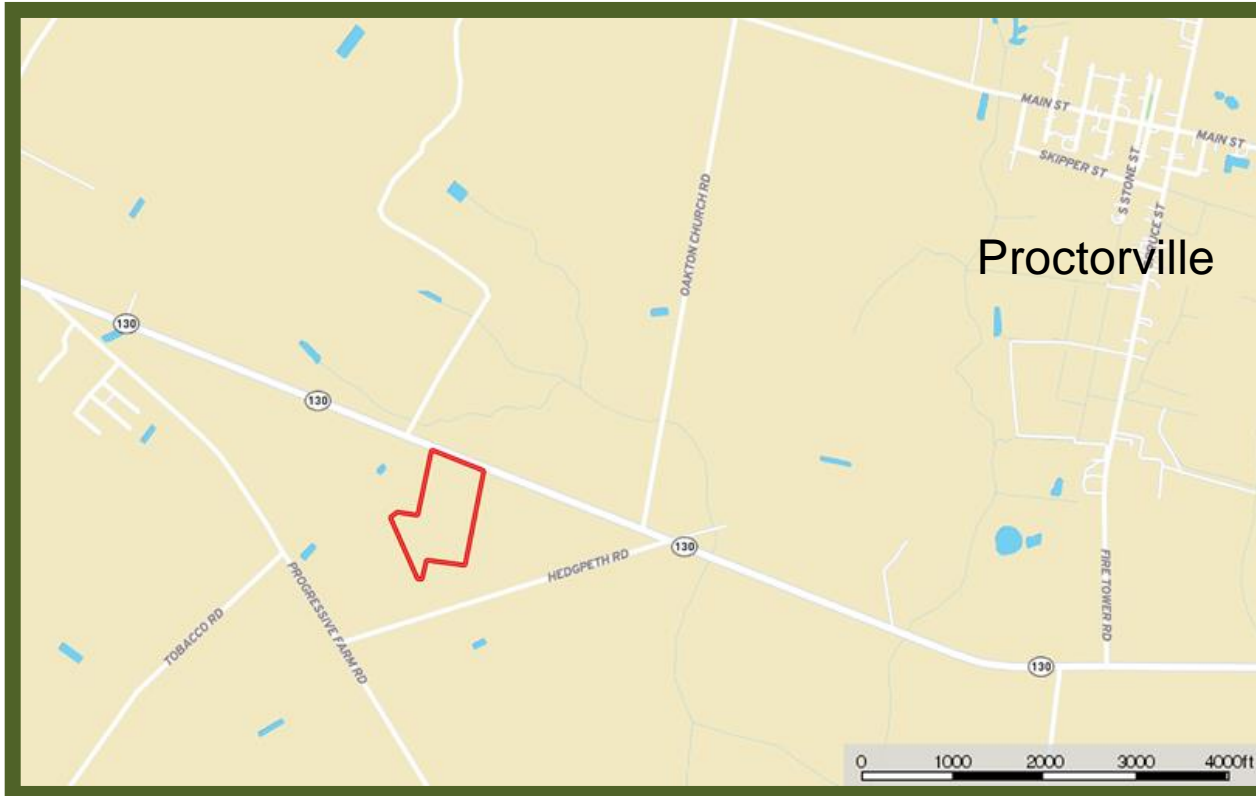

Hedgpeth Estate 2 Location Map

Marty Lanier
(910) 617-4326
mlanier@mossyoakproperties.com

Owners and owner's agents make no claims as to the accuracy of this map. This is not an official survey.