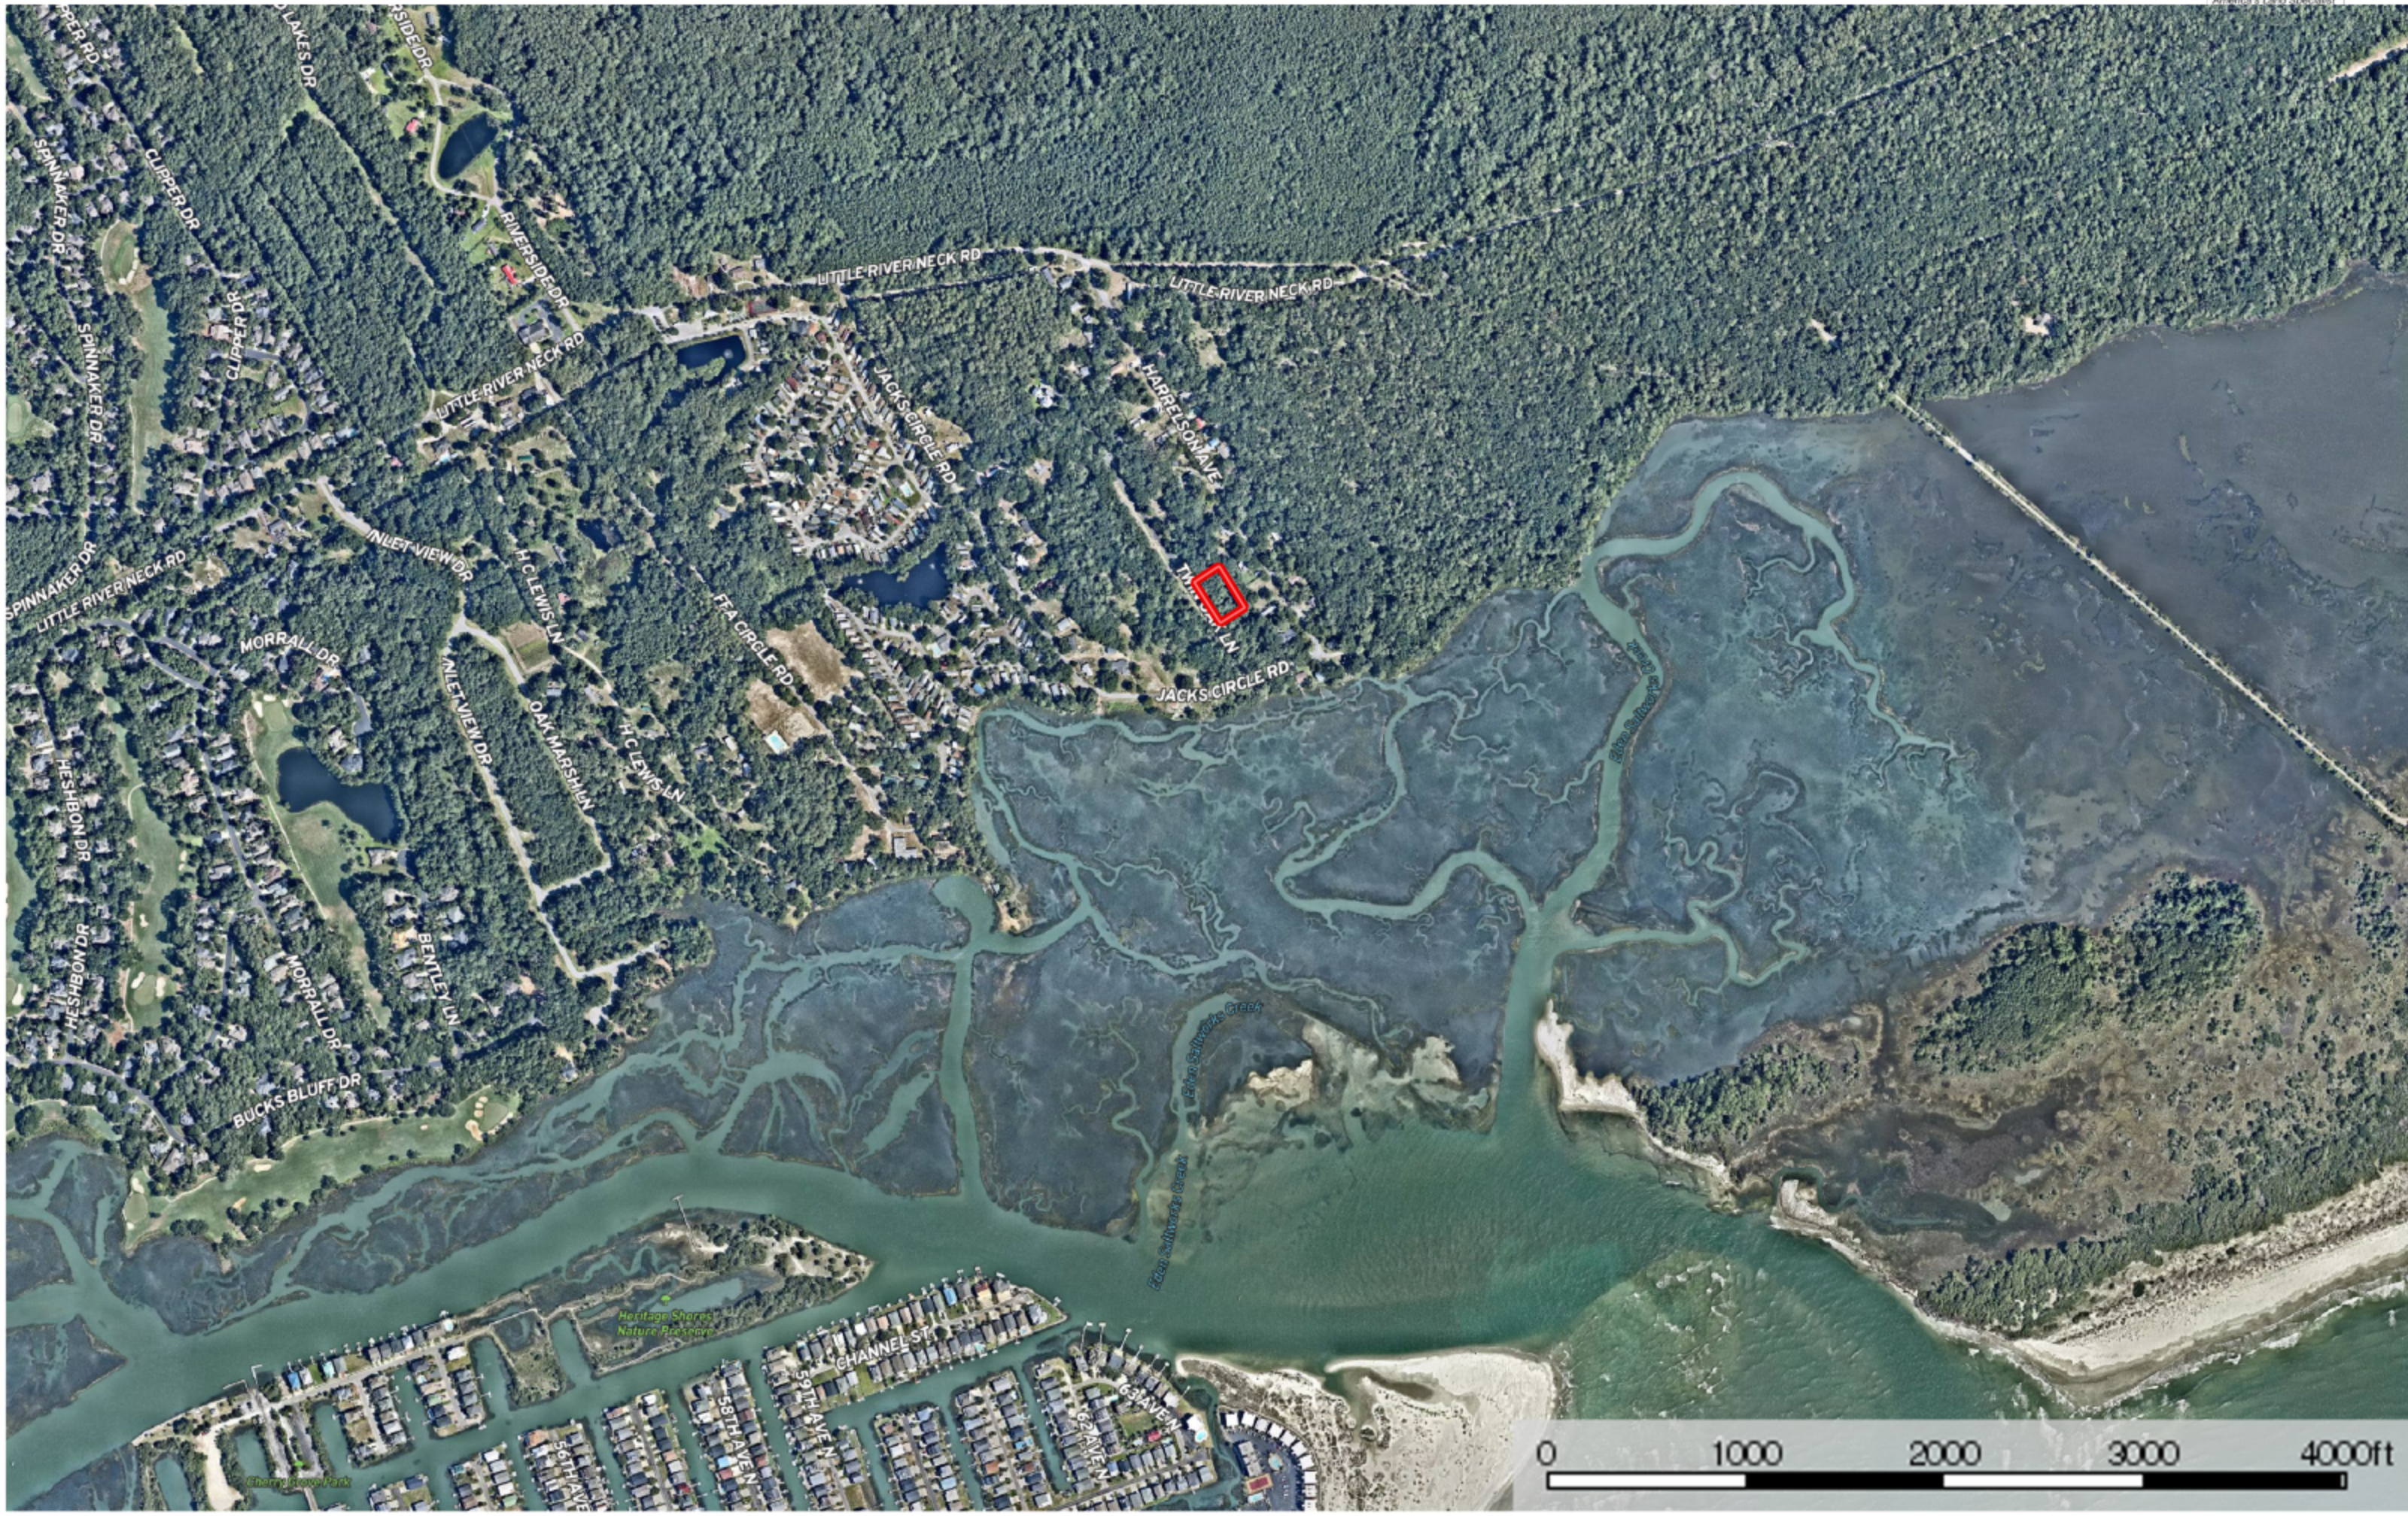

0.57 acres Twin Oak Lane LOT 2 NMB Horry JB
Horry County, South Carolina, 0.57 AC +/-

 Boundary