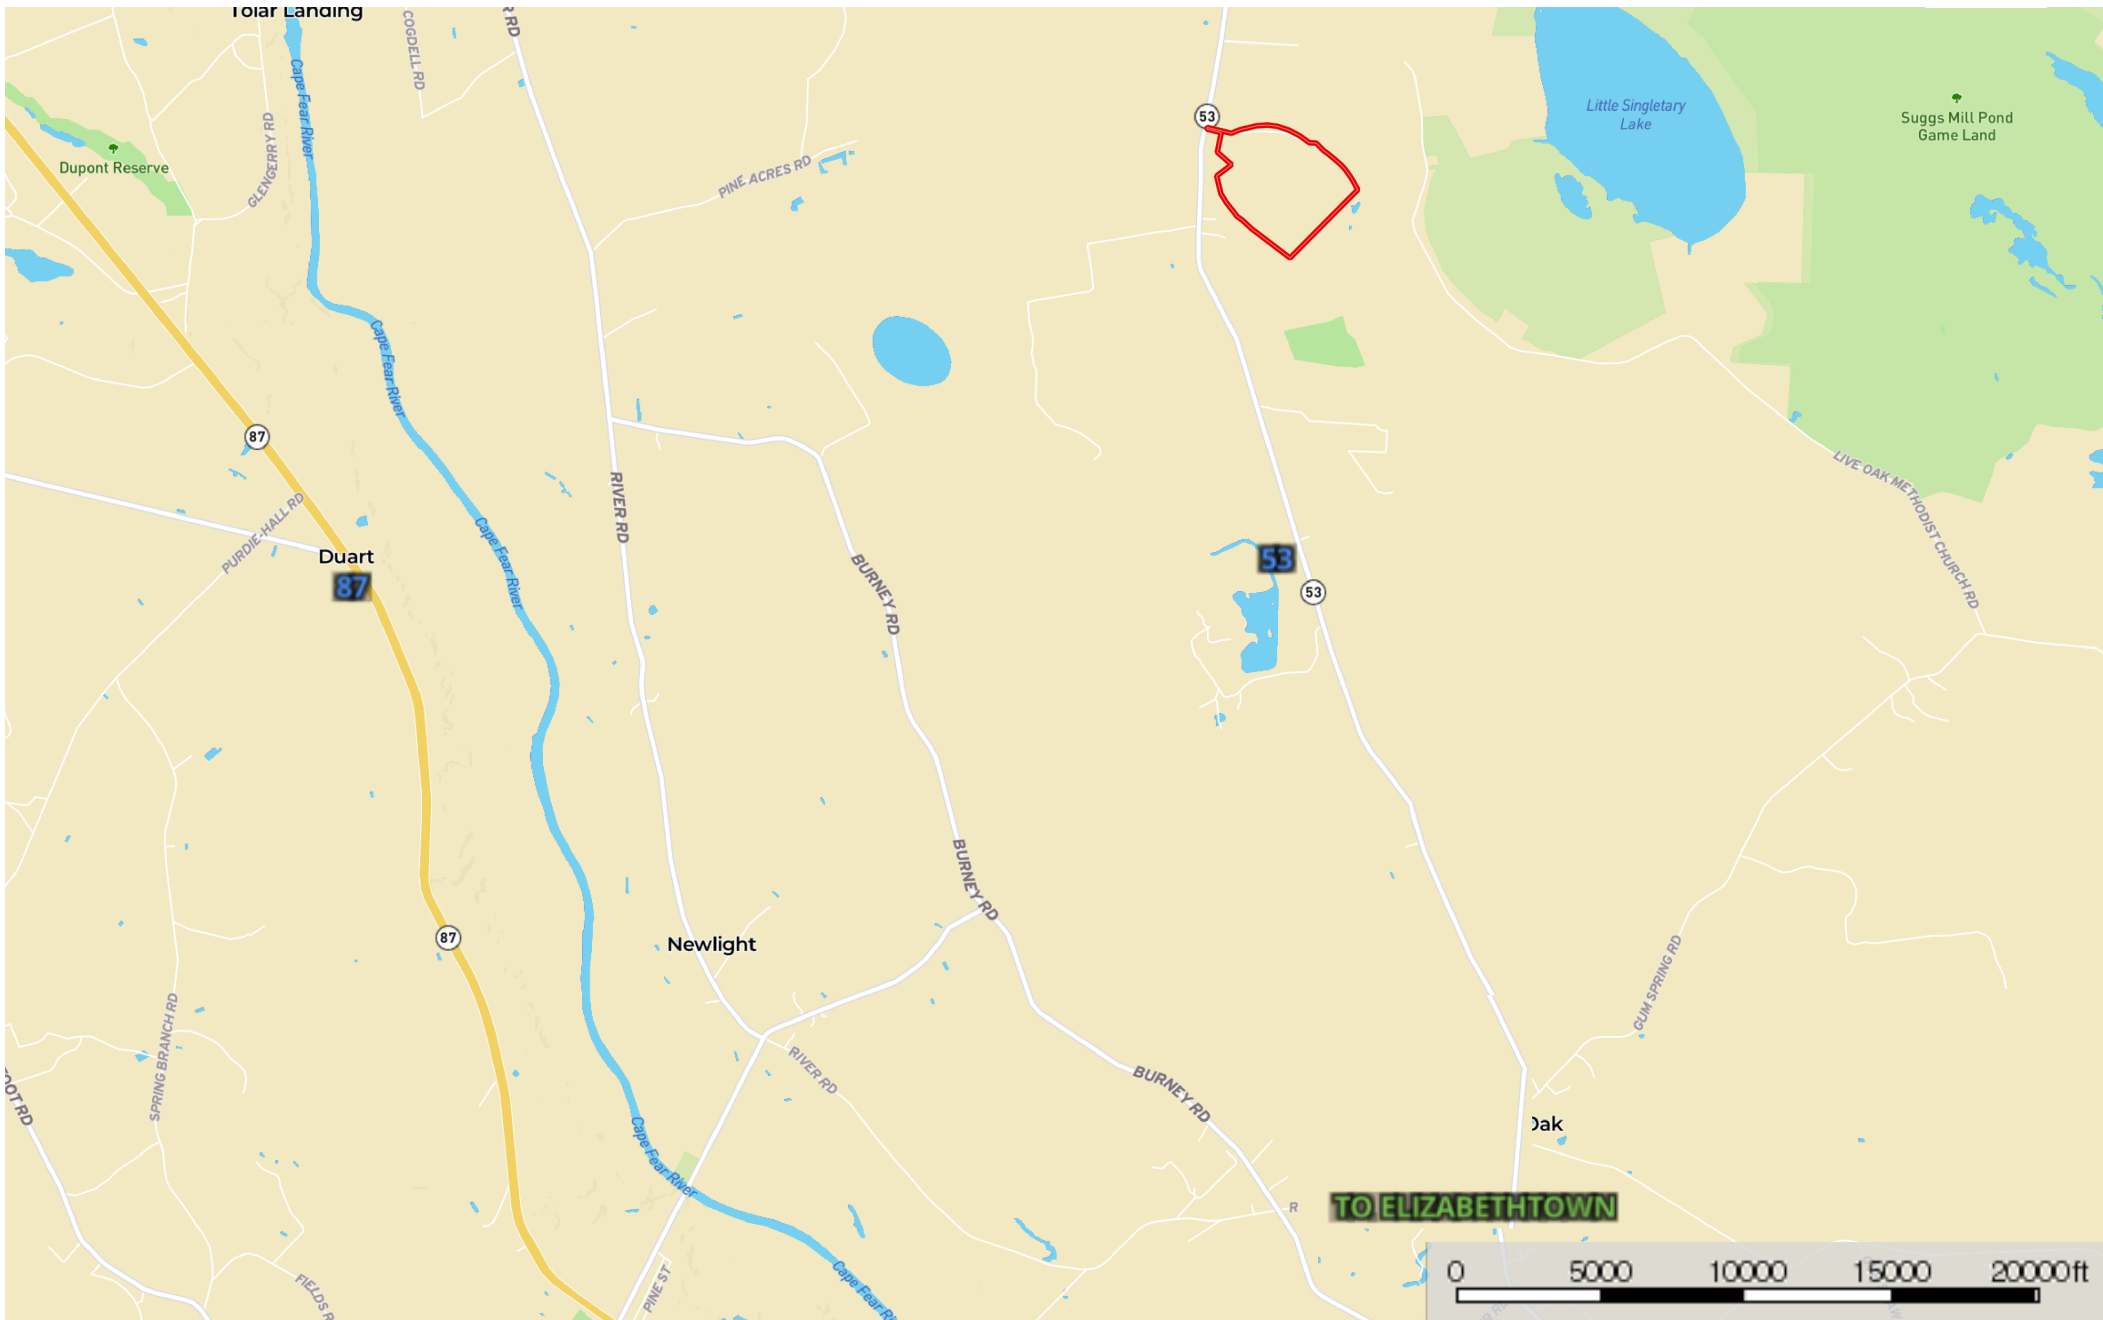

215.19 ac Smart Bladen BC

Bladen County, North Carolina, 215.19 AC +/-

 Boundary