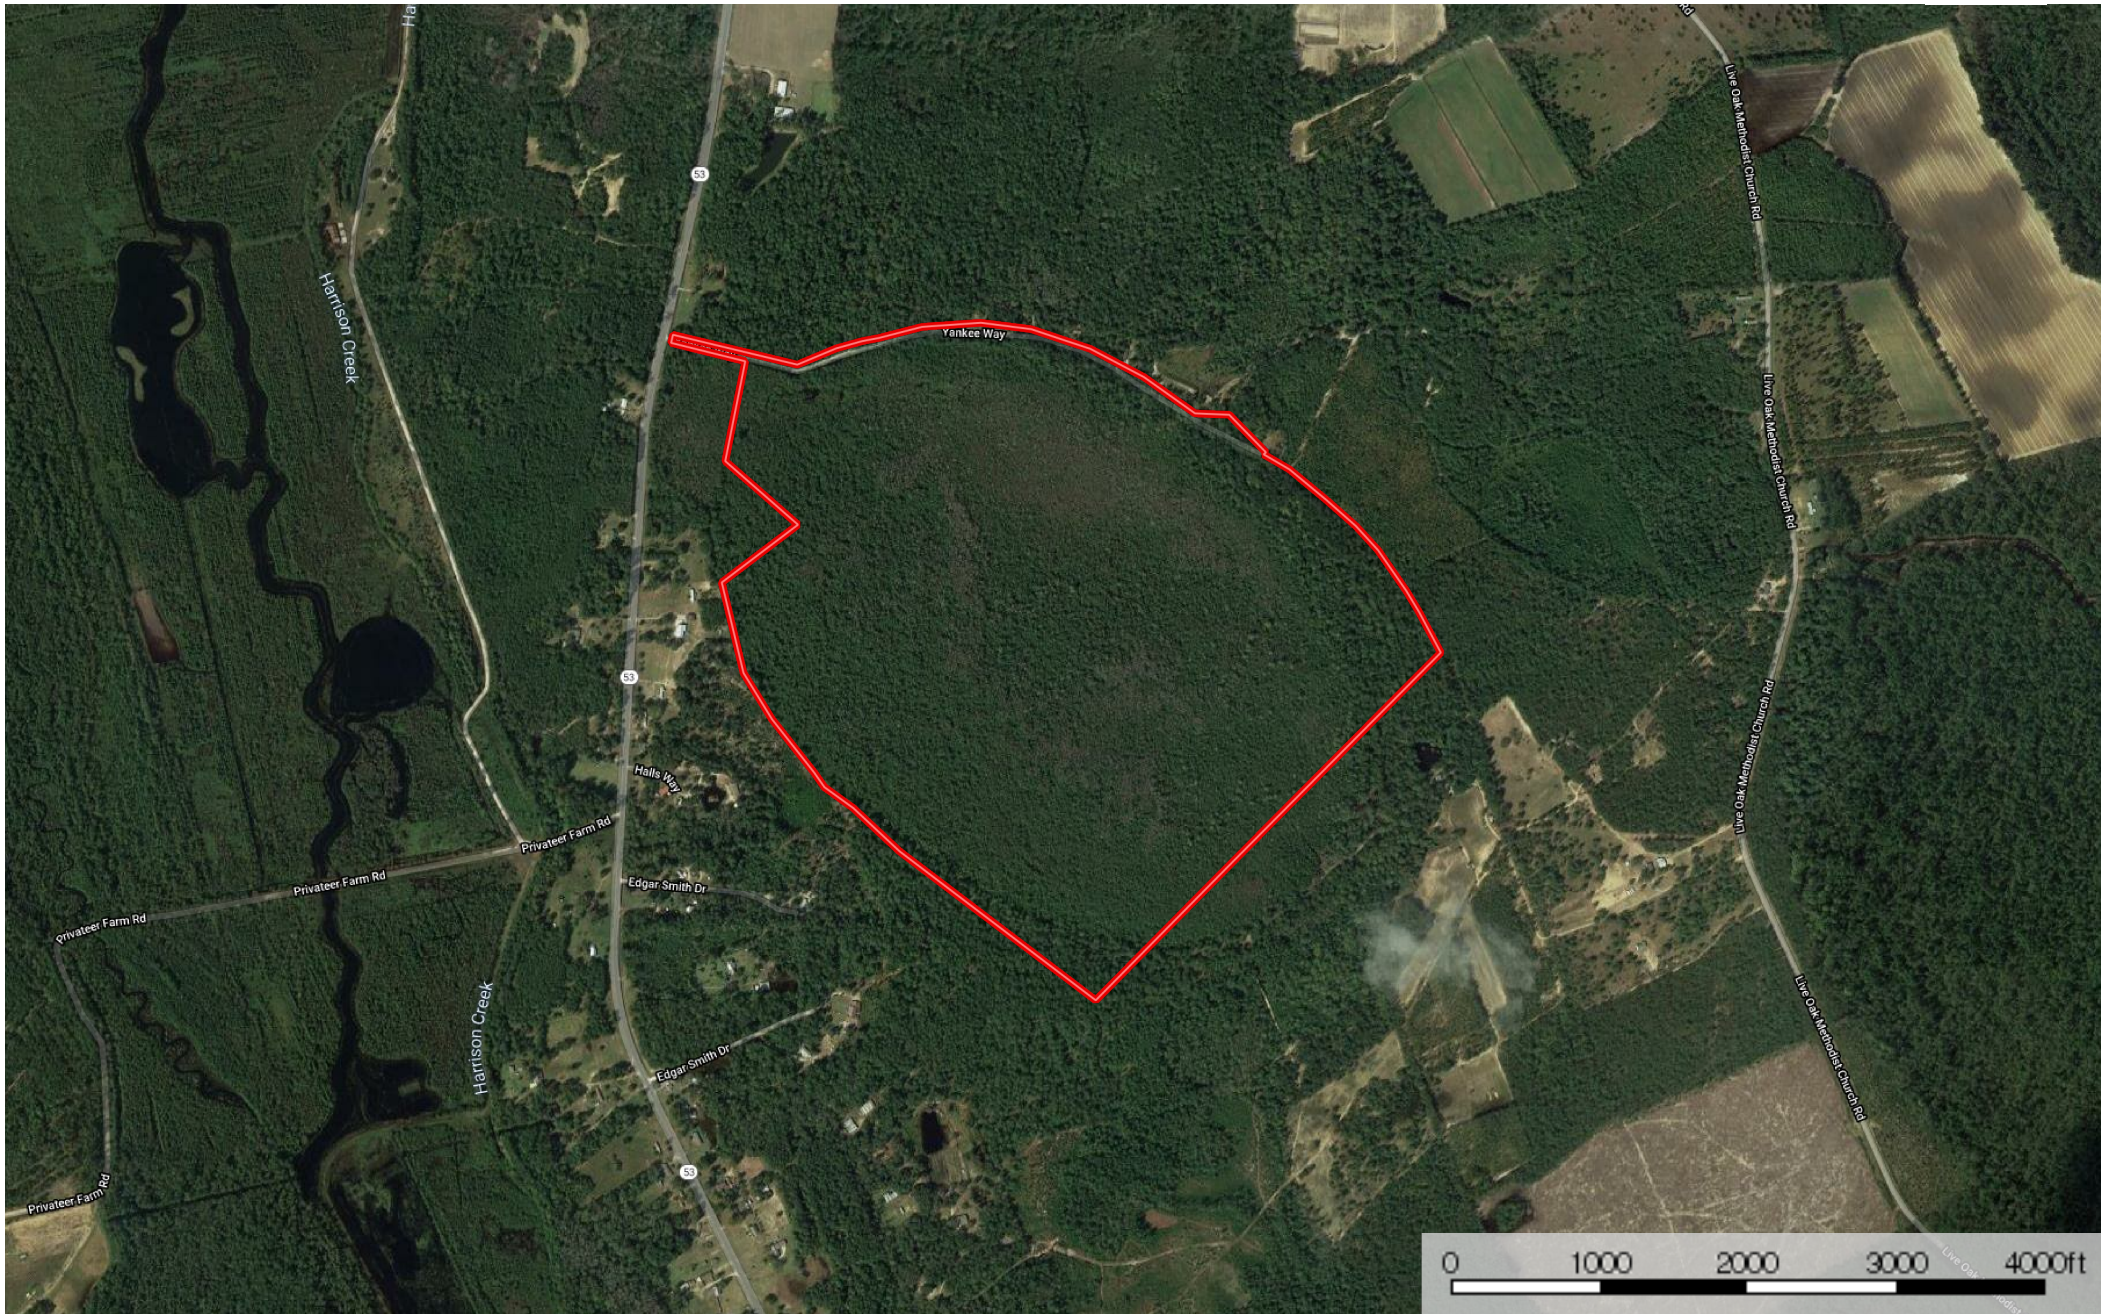

# 215.19 ac Smart Bladen BC

Bladen County, North Carolina, 215.19 AC +/-

 Boundary