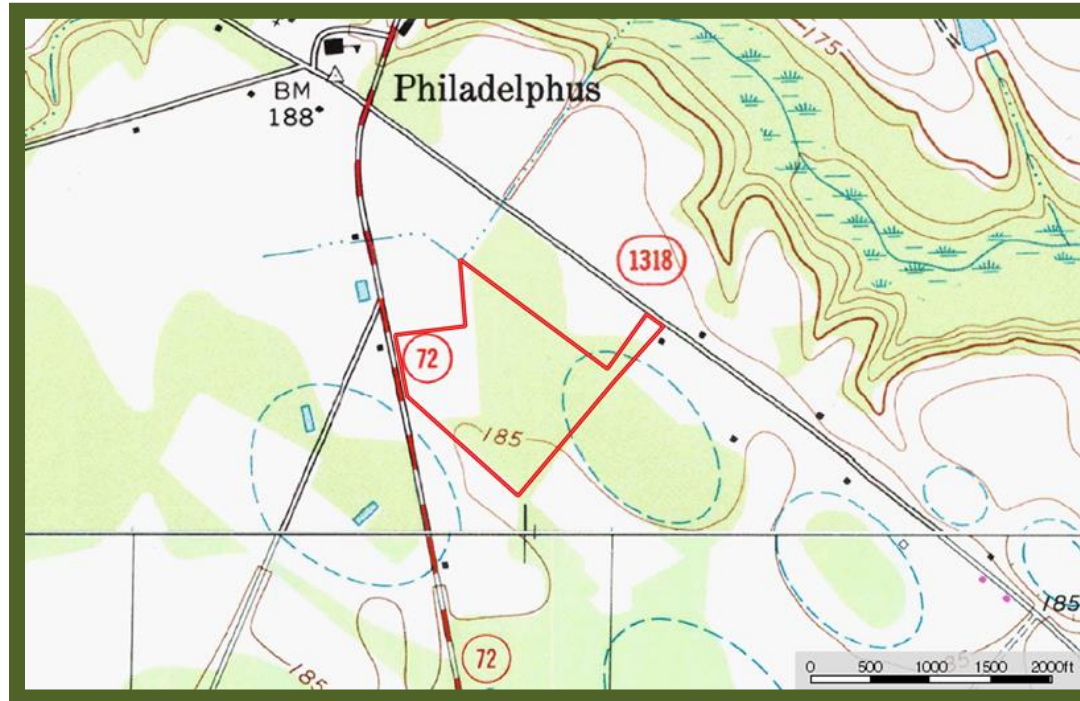

# Philadelphus Home Site and Hunting Topographical Map

Marty Lanier  
(910) 617-4326  
mlanier@mossyoakproperties.com

Owners and owner's agents make no claims as to the accuracy of this map. This is not an official survey.