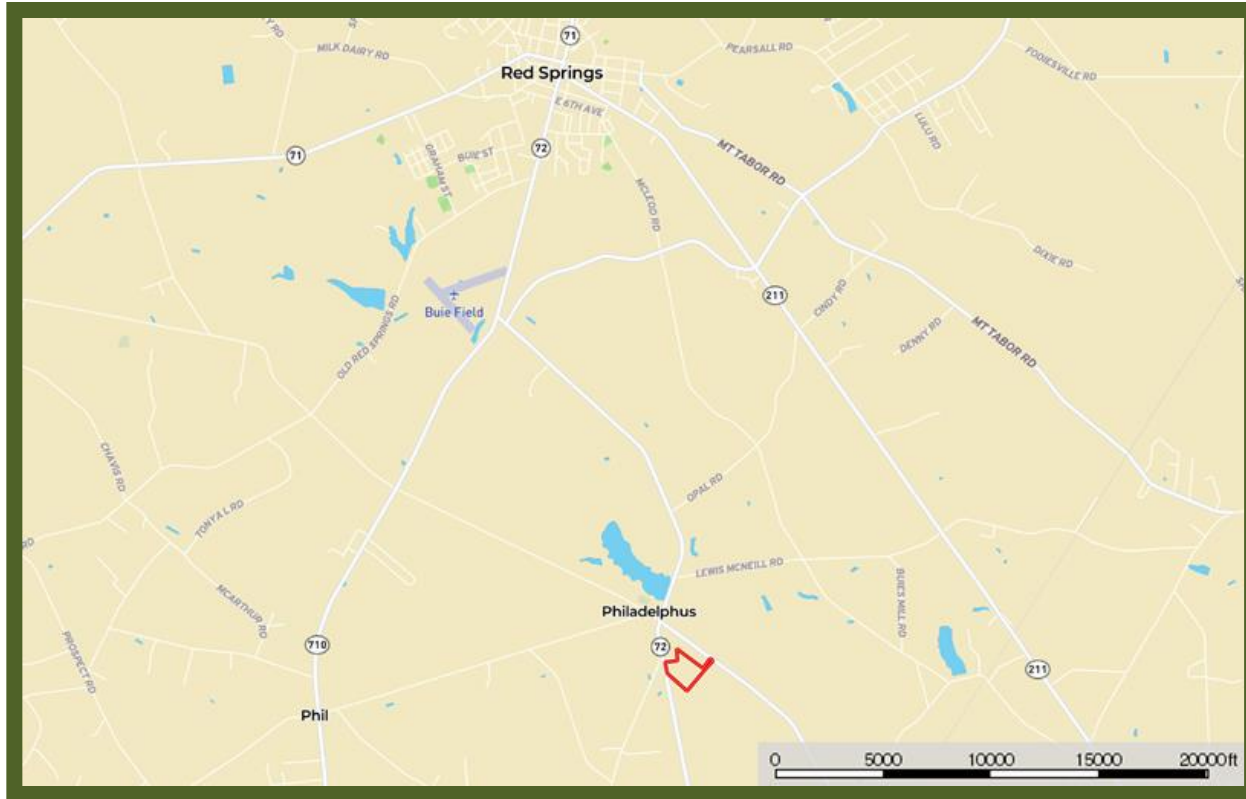

Philadelphus Home Site and Hunting Location Map

Marty Lanier
(910) 617-4326
mlanier@mossyoakproperties.com

Owners and owner's agents make no claims as to the accuracy of this map. This is not an official survey.