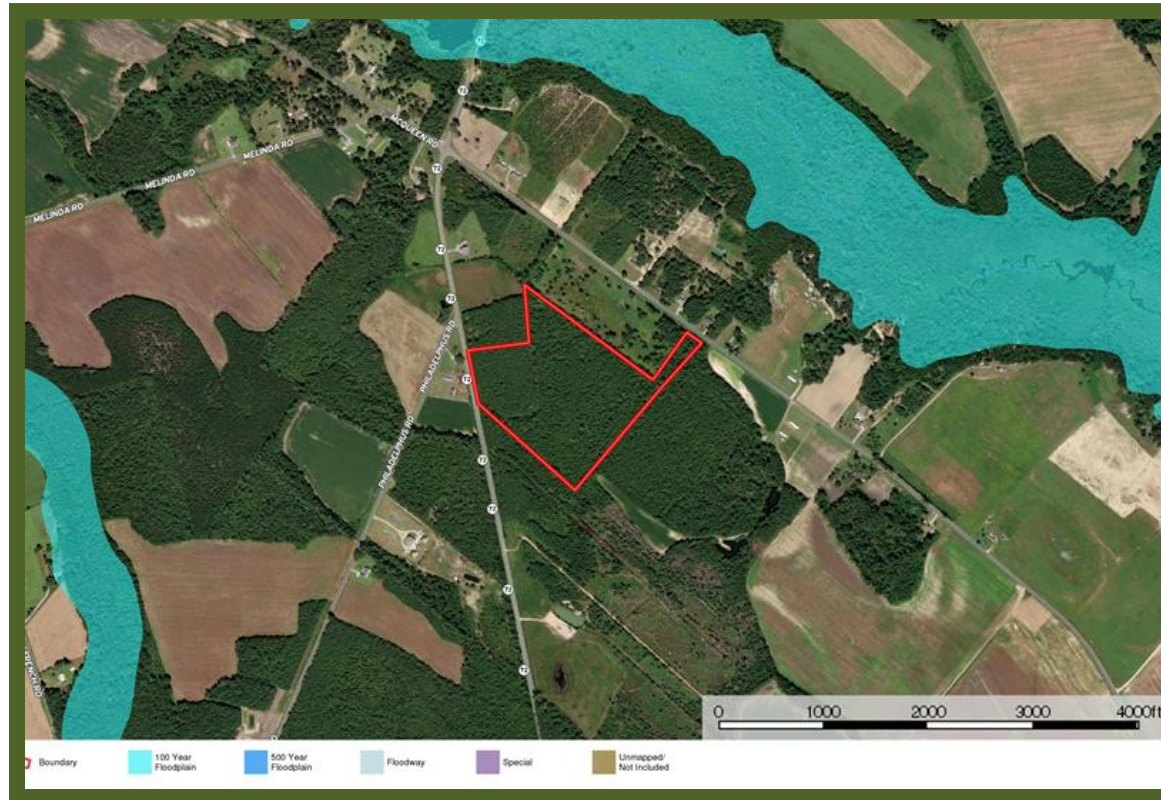

Philadelphus Home Site and Hunting Flood Zone Map

Marty Lanier
(910) 617-4326
mlanier@mossyoakproperties.com

Owners and owner's agents make no claims as to the accuracy of this map. This is not an official survey.