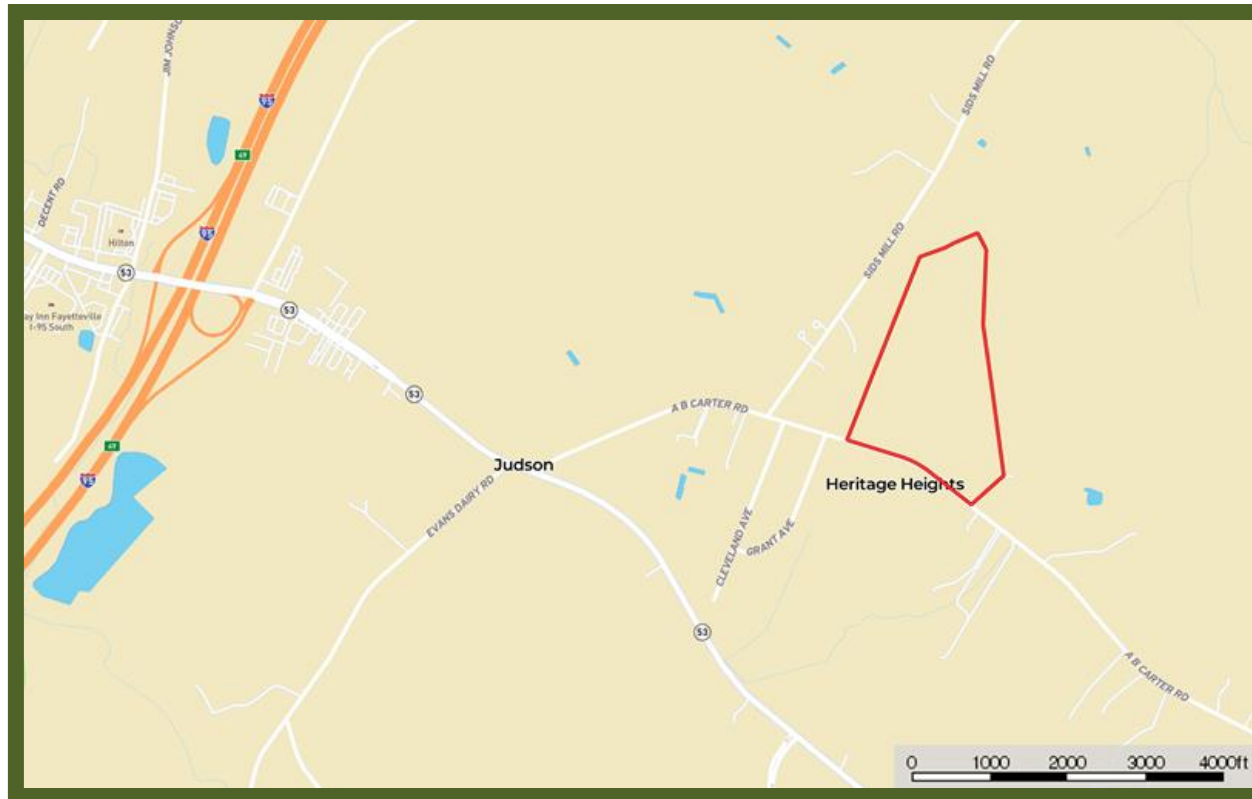

# McDaniel Farm Location Map

Marty Lanier  
(910) 617-4326  
mlanier@mossyoakproperties.com

Owners and owner's agents make no claims as to the accuracy of this map. This is not an official survey.