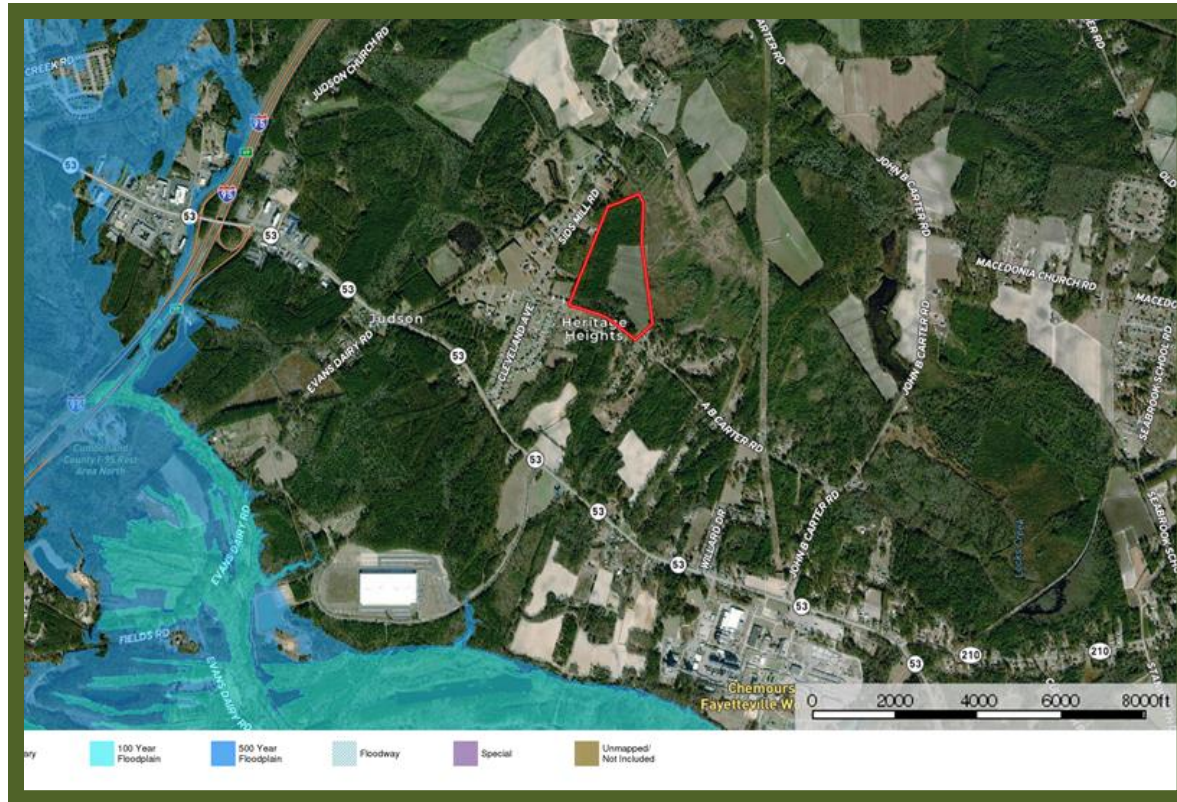

# McDaniel Farm Flood Zone Map

Marty Lanier  
(910) 617-4326  
mlanier@mossyoakproperties.com

Owners and owner's agents make no claims as to the accuracy of this map. This is not an official survey.