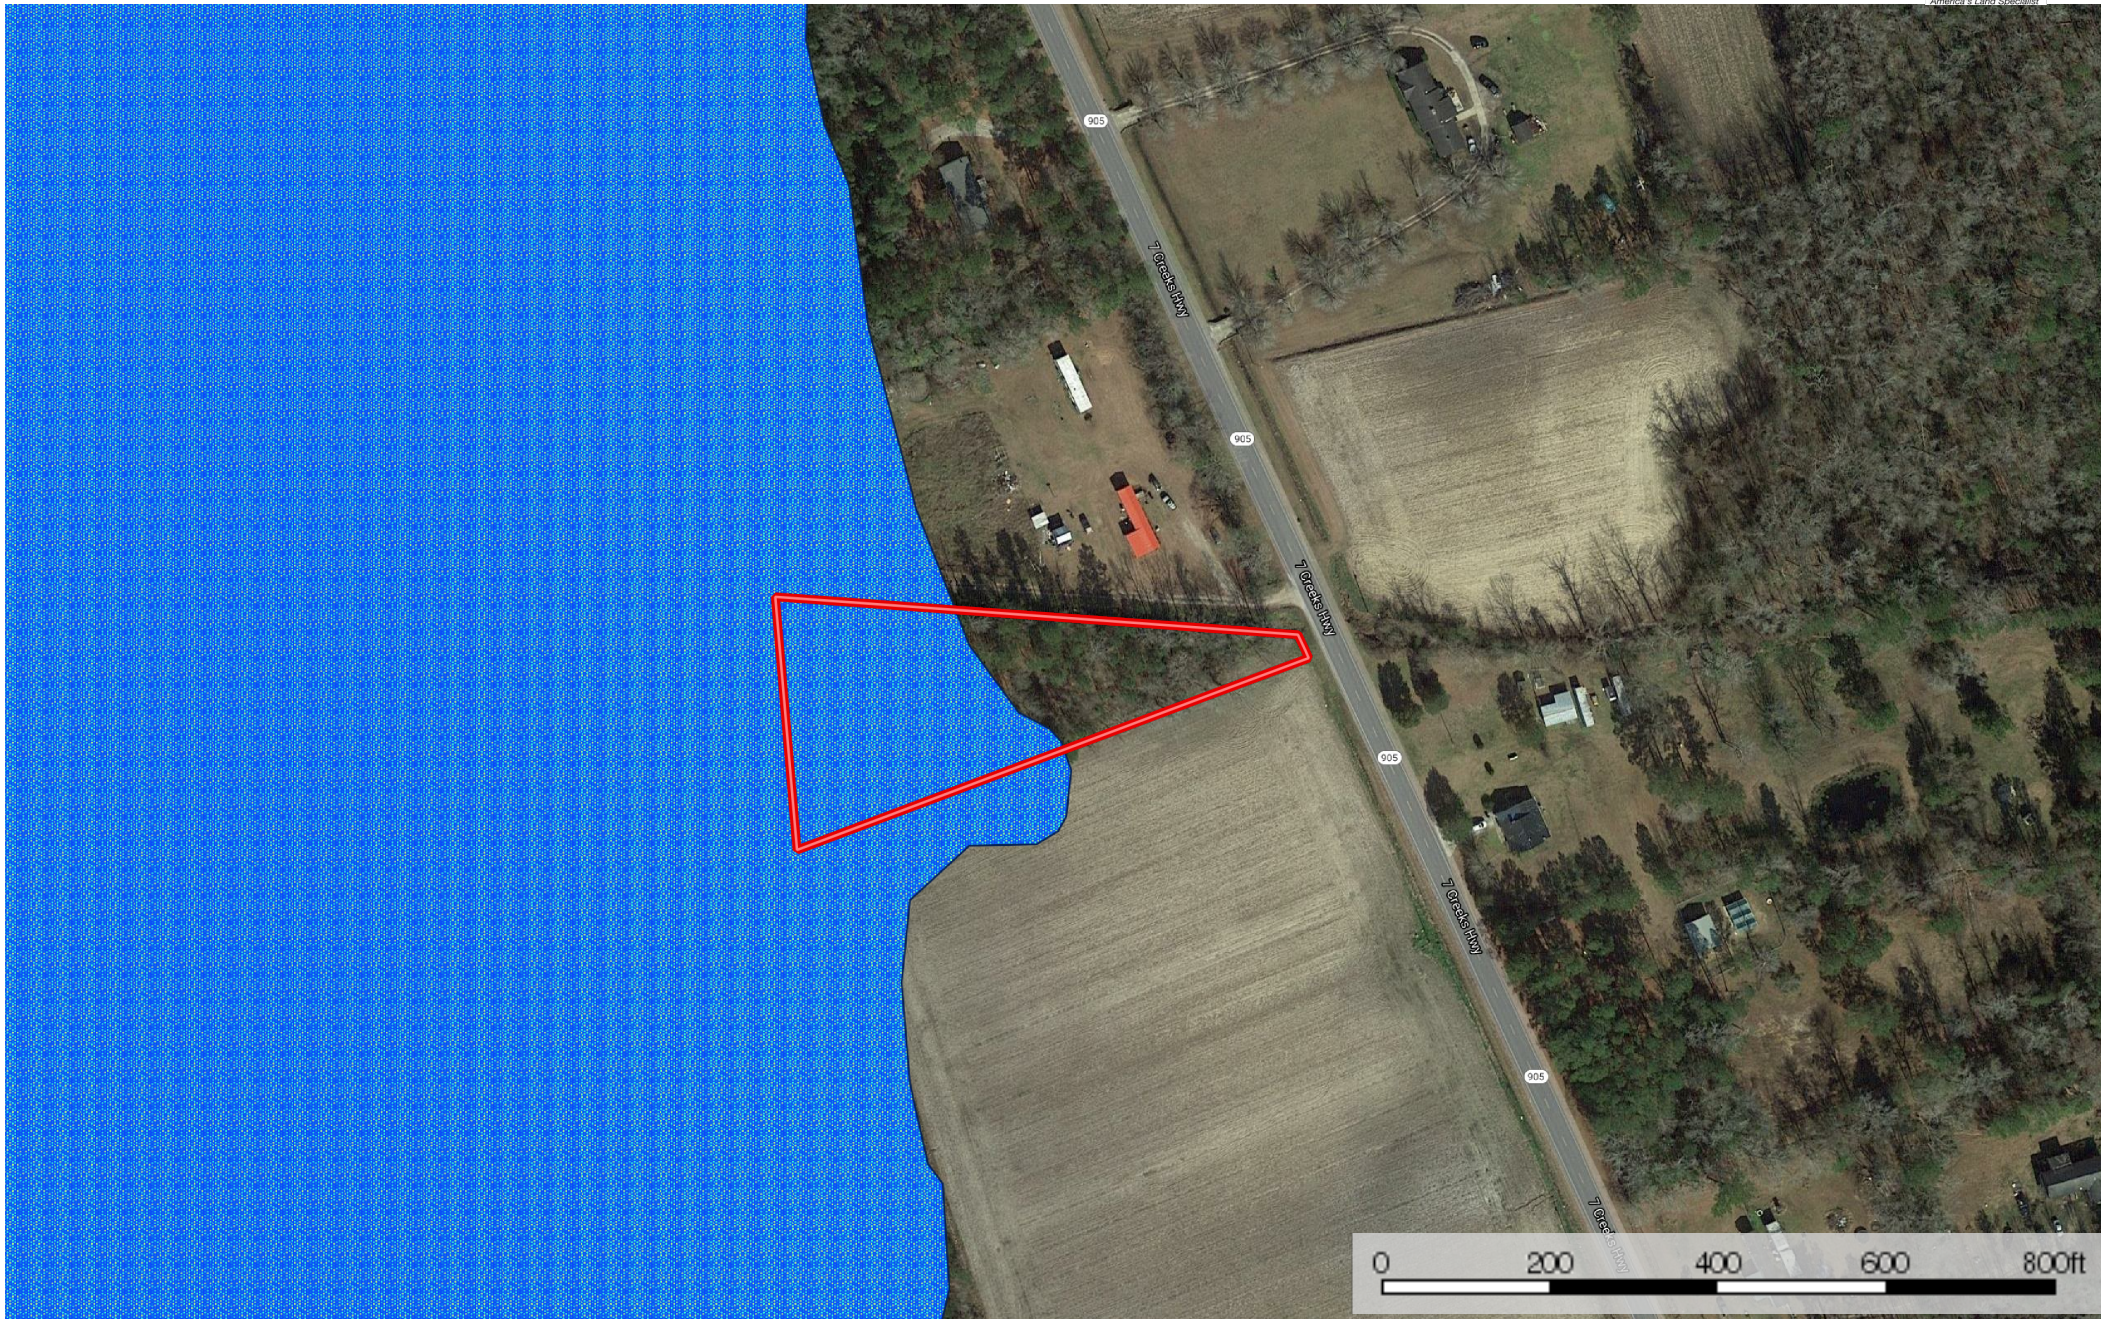

+/- 2.0 ac Faulk Columbus KR
Columbus County, North Carolina, 2 AC +/-

- Boundary
- Wetlands
- Riparian