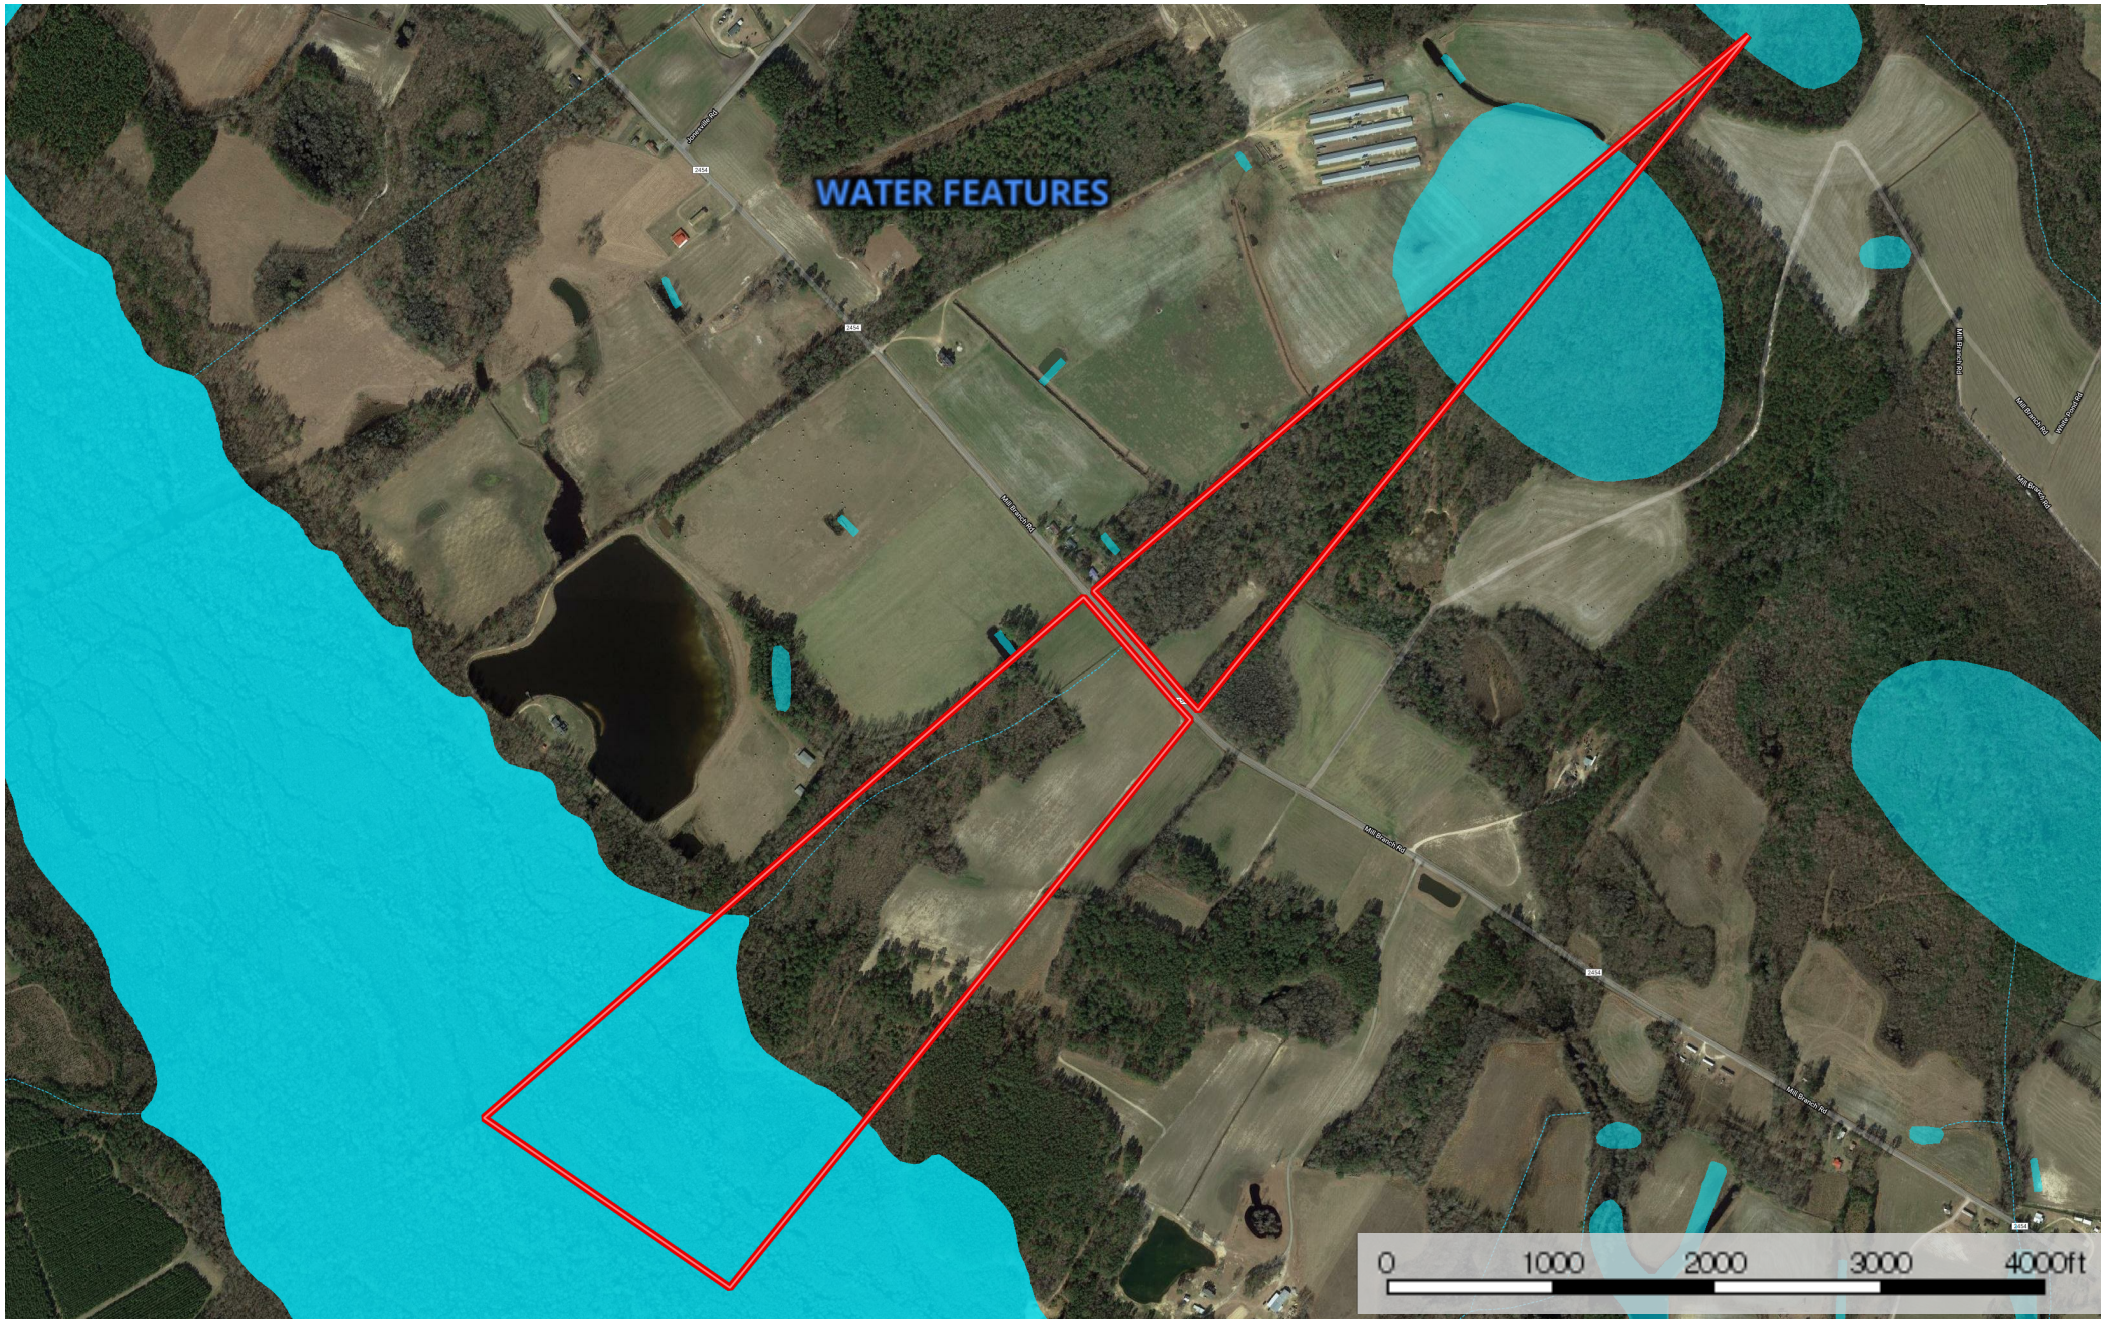

147.5 Griffin Robeson BC
Robeson County, North Carolina, 147.5 AC +/-

- Boundary
- Stream, Intermittent
- River/Creek
- Water Body