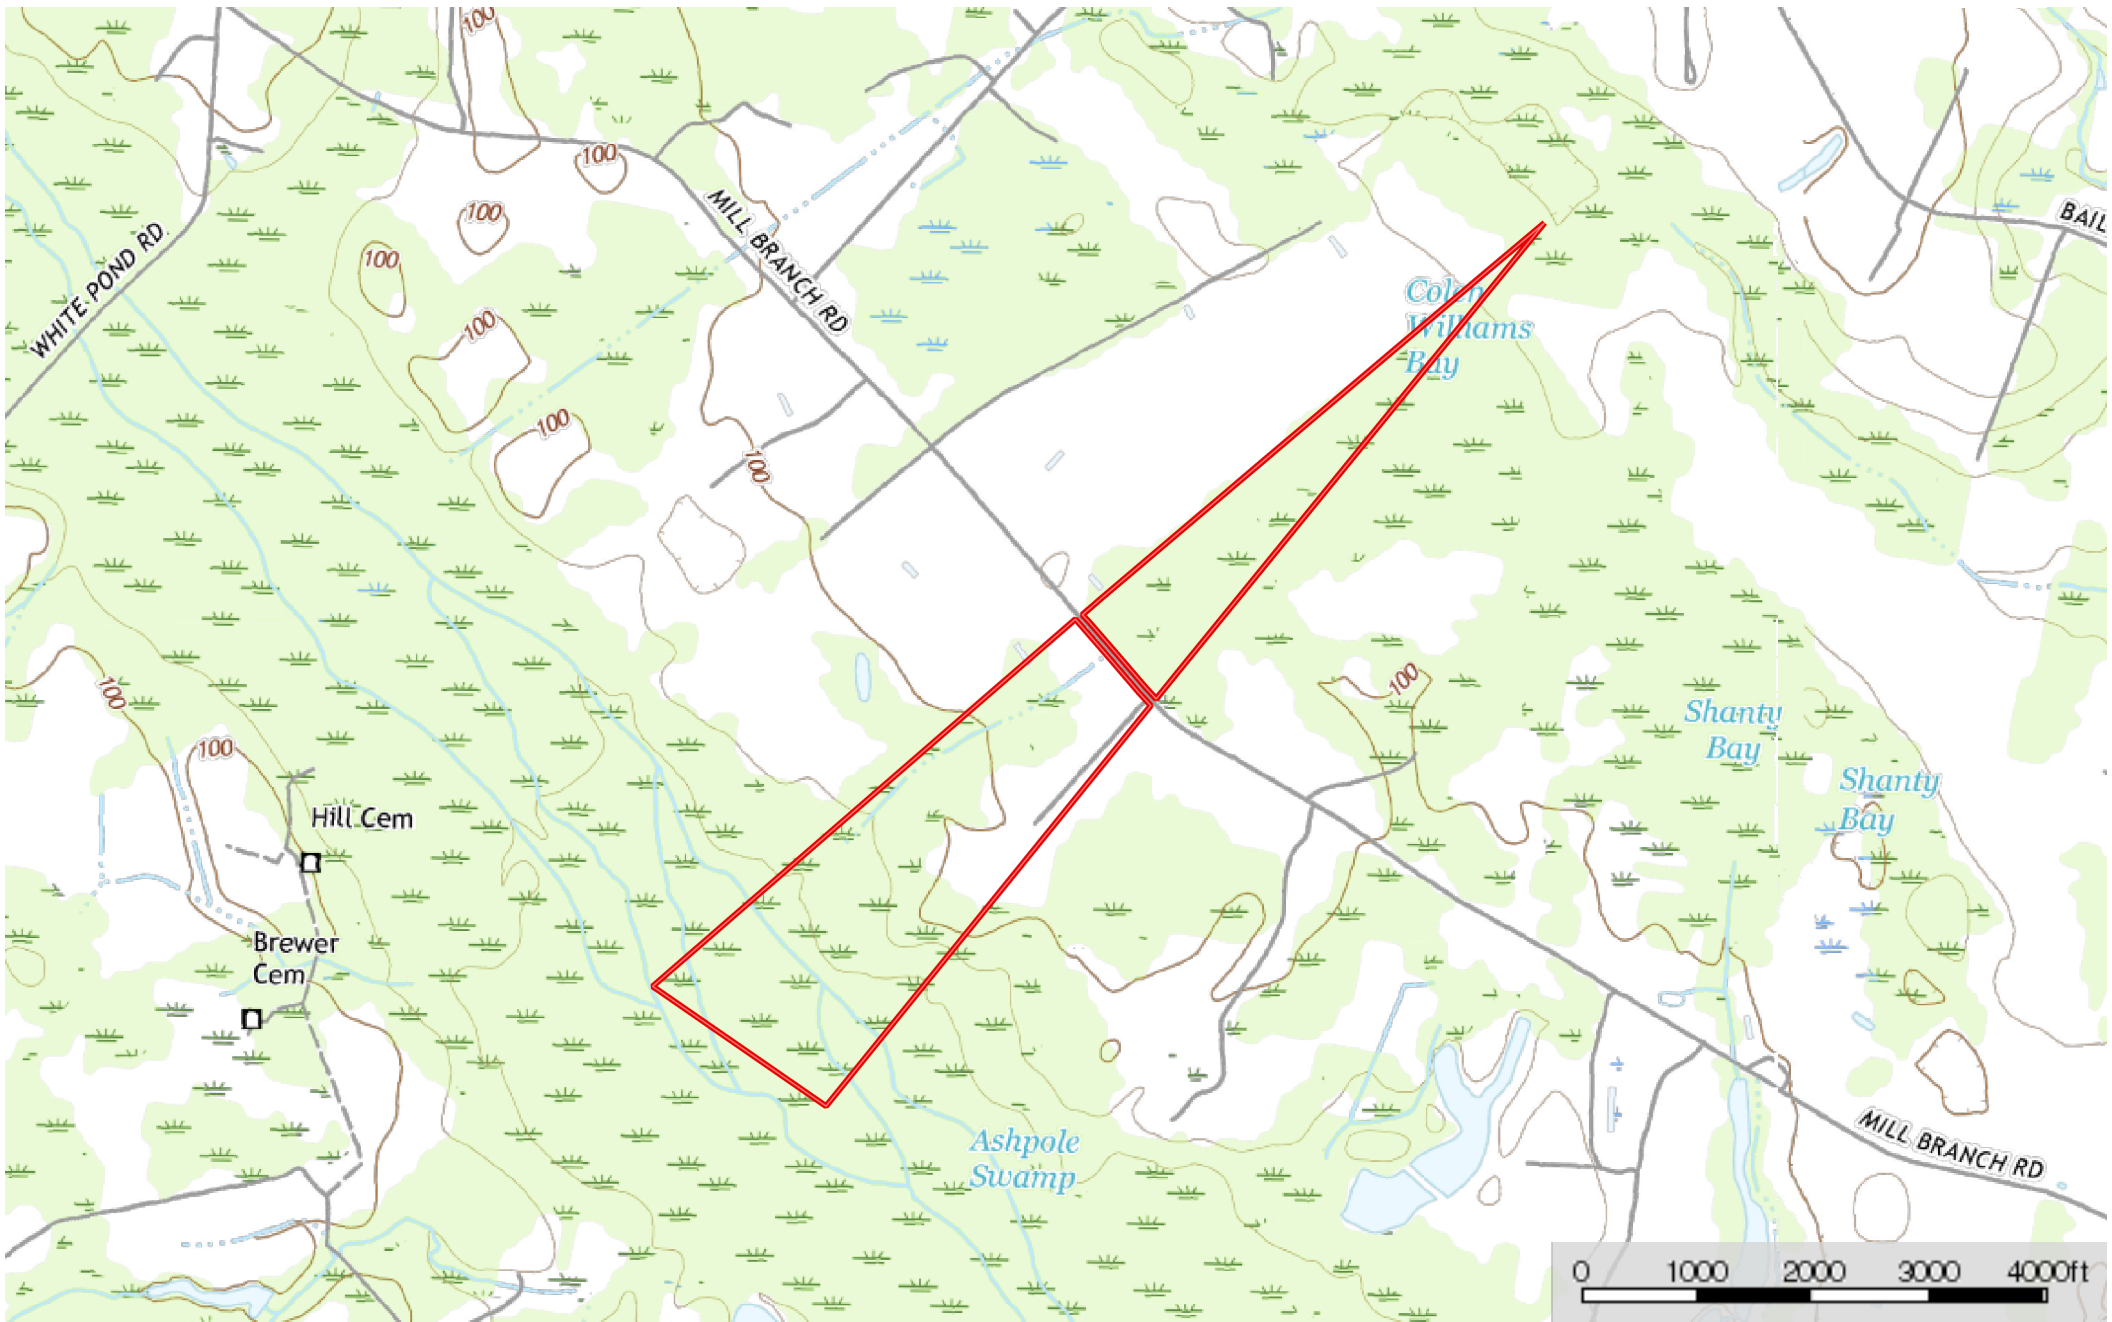

147.5 Griffin Robeson BC
Robeson County, North Carolina, 147.5 AC +/-

 Boundary