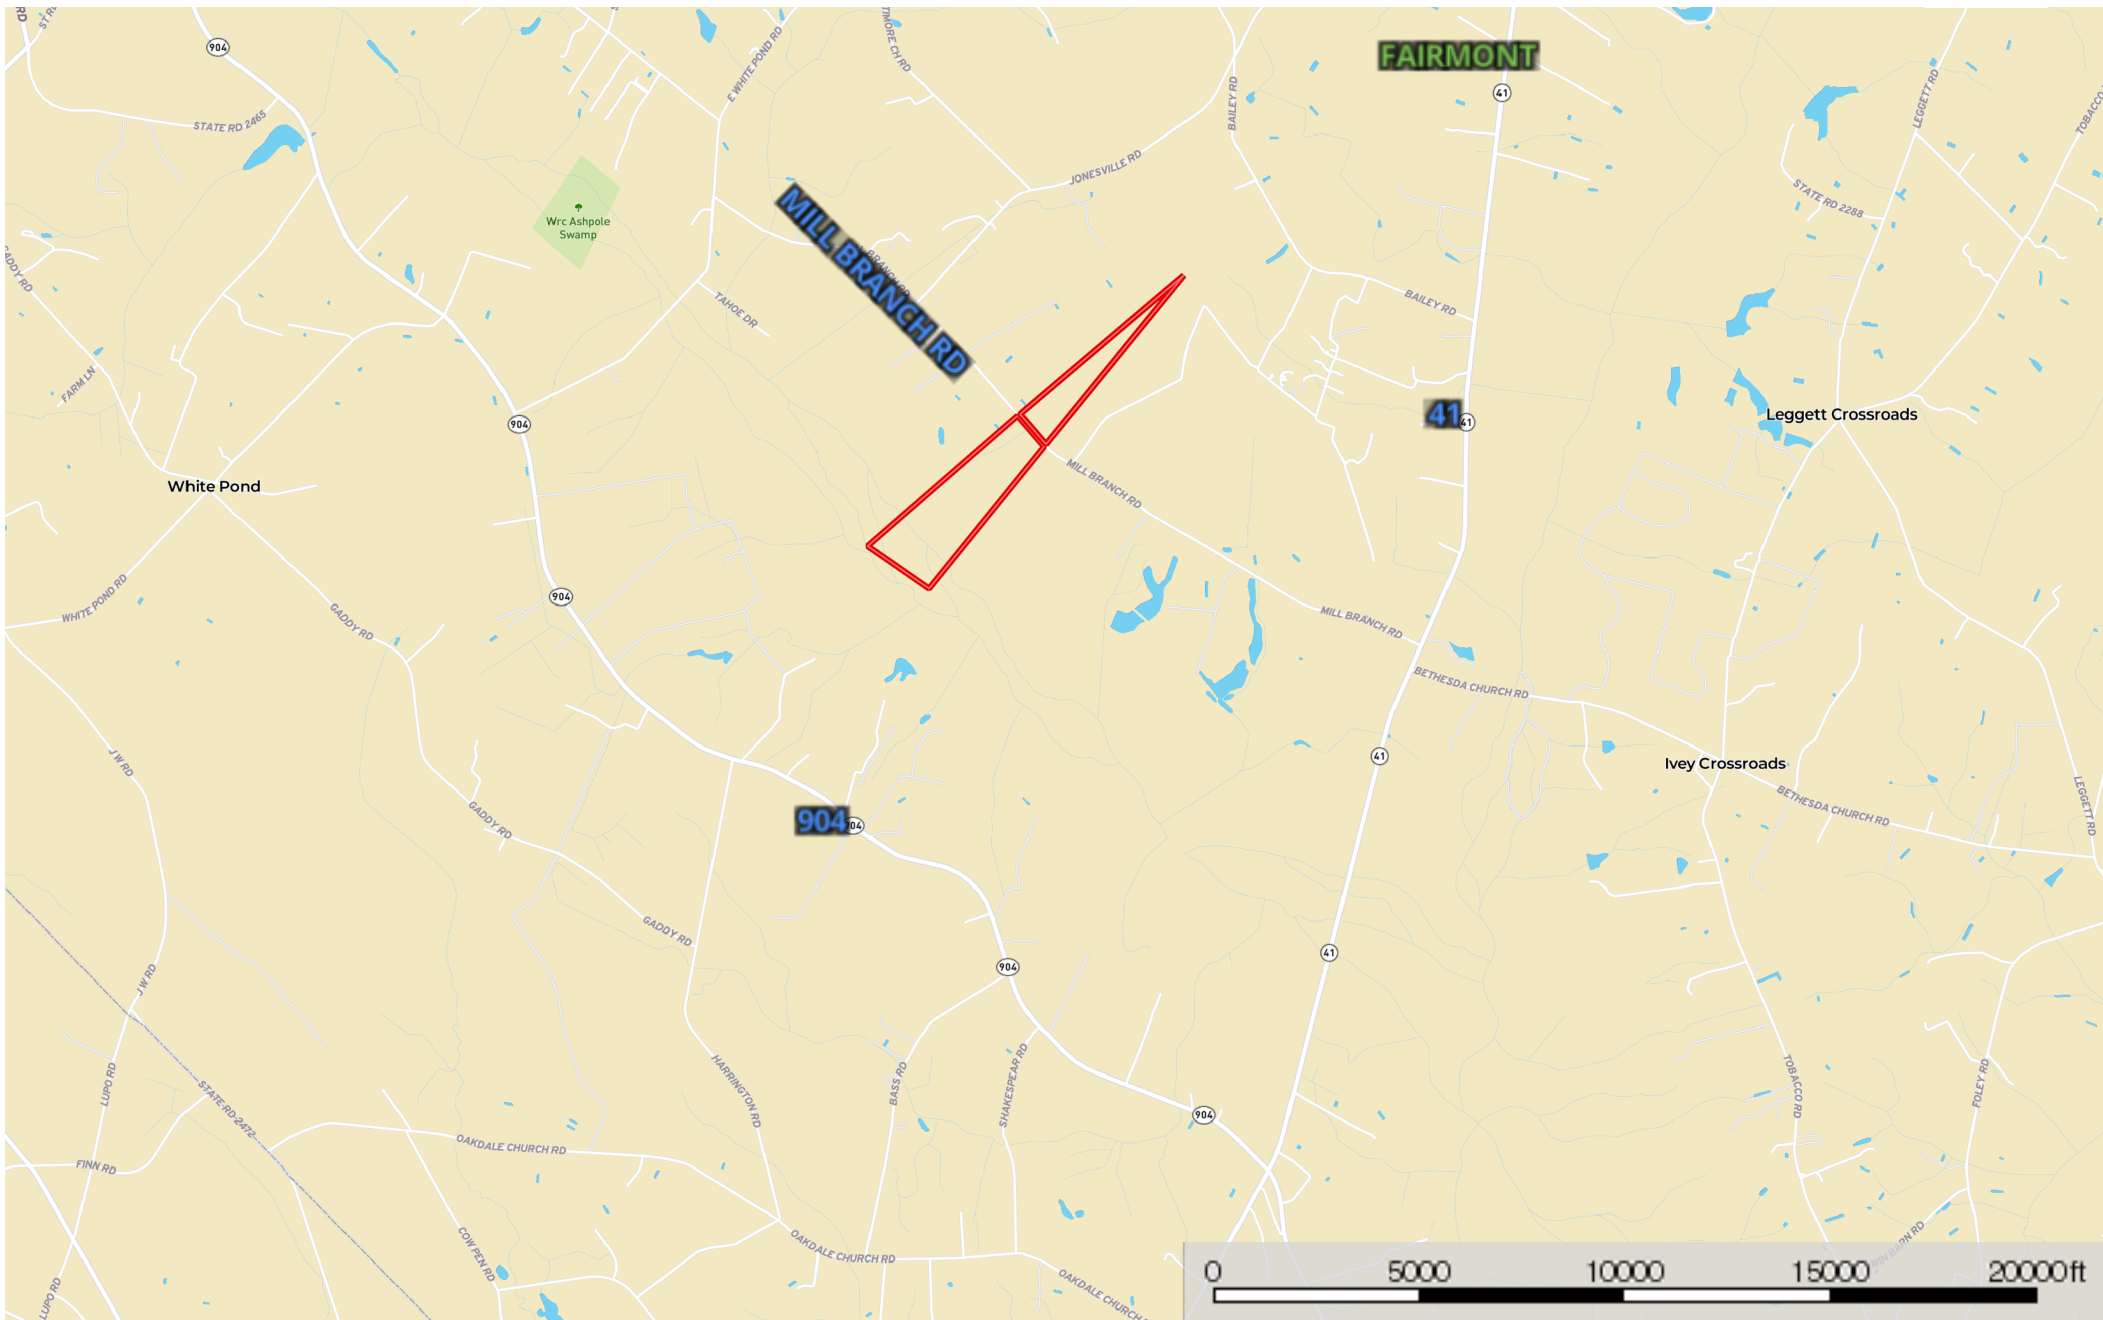

147.5 Griffin Robeson BC

Robeson County, North Carolina, 147.5 AC +/-

 Boundary